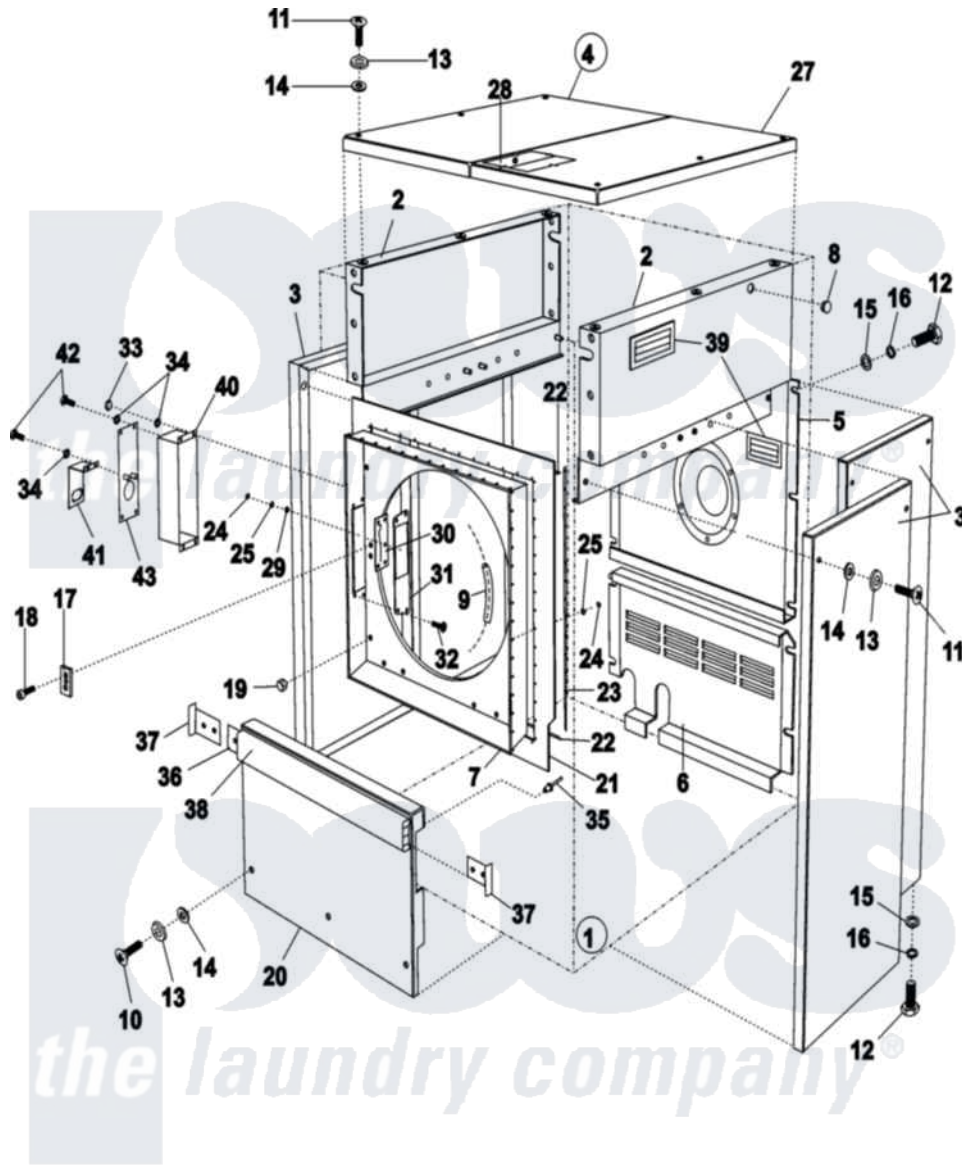

# Maytag MFS125PFVS 03 - SIDE PANELS

25-Apr-02  
507 464C

Maytag [Commercial Maytag MFS125PFVS Washer Parts](#) Parts Diagram 03 - SIDE PANELS  
Click on the part number to view part

Item	Original Part Number	Replaced By	Status	Part Description
001	<a href="#">23004415</a>			Front Cover Complete
002	<a href="#">23004416</a>			Side Upper Cov Comp
"	<a href="#">23004417</a>			Side Upper Cov Comp
"	<a href="#">23004418</a>			Side Upper Cov Comp
003	<a href="#">23002383</a>			Cover, Side-Lower
"	<a href="#">23002384</a>			Cover, Side-Lower
"	<a href="#">23003182</a>			Cover, Side
004	<a href="#">23002385</a>			Cover, Top
"	<a href="#">23002386</a>			Cover, Top
"	<a href="#">23003183</a>			Cover
005	<a href="#">23002387</a>			Cover, Rear-Upper
"	<a href="#">23003184</a>			Cover, Rear
006	<a href="#">23002388</a>			Cover, Rear-Lower
"	<a href="#">23003185</a>			Cover
007	<a href="#">23003924</a>			Welded Foil li
008	<a href="#">23001476</a>			Plug, Water Inlet