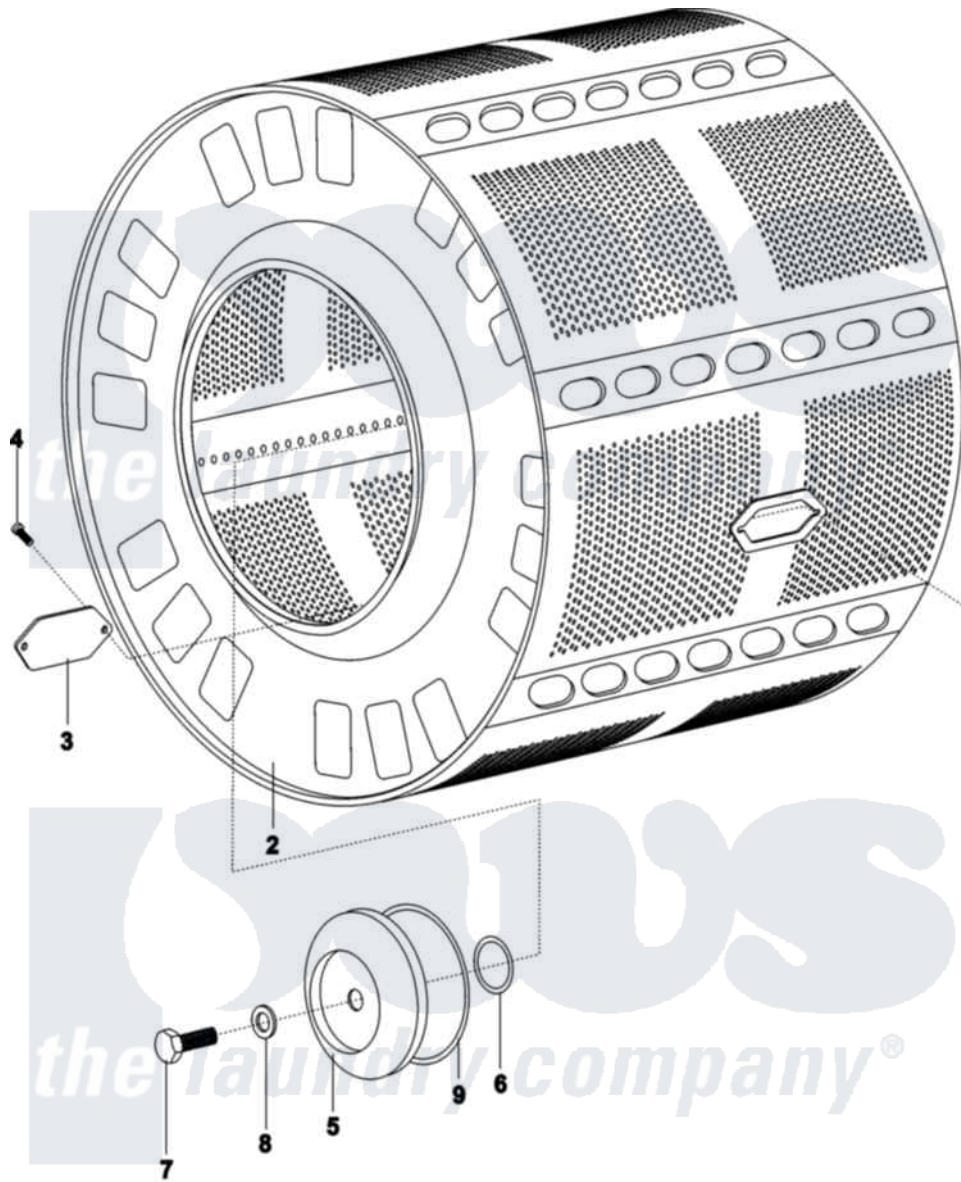

Maytag MFS125PFVS 05 - DRUM

17-Aug-00
507 466

Maytag [Commercial Maytag MFS125PFVS Washer Parts](#) Parts Diagram 05 - DRUM
Click on the part number to view part

Item	Original Part Number	Replaced By	Status	Part Description
002	23002615			Washing Drum 100LB
"	23002616			Washing Drum 125LB
"	23003189			Washing Drum 80Lb
003	23002259			Cover
004	23002617	23001777		Screw, Drive
005	23002618			Washer
006	23002619			O-Ring
007	23002620			Bolt, 30mm x 80mm, SS
008	23002621			Washer
009	23002622			O-Ring