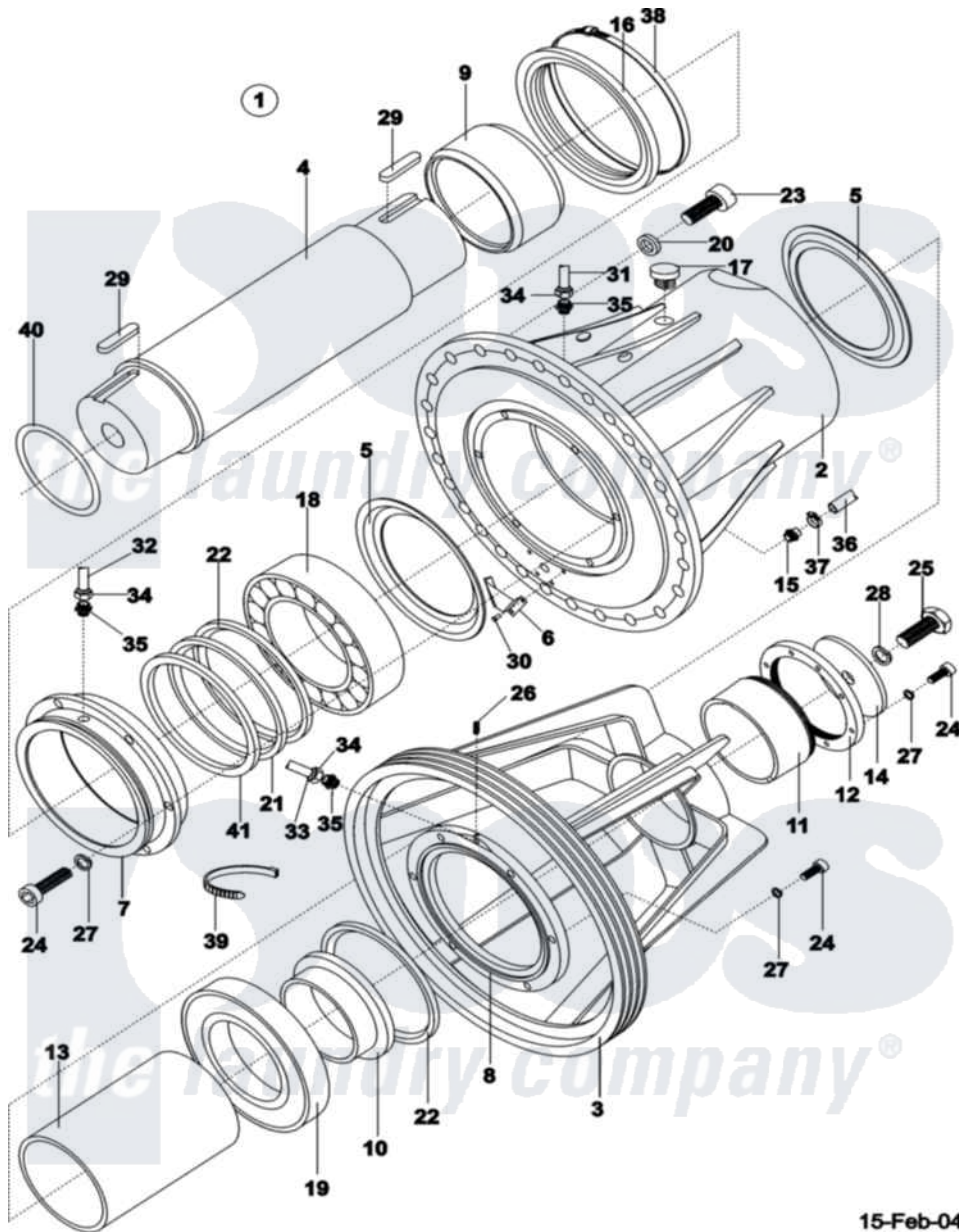

Maytag MFS125PFVS 06 - TRUNNION 100-125LB

15-Feb-04
507 493A

Maytag [Commercial Maytag MFS125PFVS Washer Parts](#) Parts Diagram 06 - TRUNNION 100-125LB
Click on the part number to view part

Item	Original Part Number	Replaced By	Status	Part Description
001	23004423			Serv-Comp Bearing Housing
002	23003248			Housing, Bearing
"	23004421			Serv-Tool For Replacing
003	23003249			Pulley
004	23003250			Shaft
005	23004424			Cover, Small
006	NLA		Not Available	BOX
007	23003252			Cover, Front
008	23003253			Cover, Rear
009	23004425			Bushing, Shaft
010	23003255			Bushing
011	23003256			Sleeve, Clamping
012	23003257			Nut
013	23003258			Tube, Expanding
014	NLA		Not Available	WASHER, PULEY
015	NLA		Not Available	SCREW, WING

016	23003215		Bearing, House Sealing
017	23003081		Stopper
018	23003261		Bearing
019	23003262		Bearing
020	23003202		Washer
021	23003263		Seal
022	23003264		Seal
023	23003207		Screw
024	23002697	23003265	Screw
025	23003266		Screw
026	23003267		Pulley Set Screw
027	23002658		Washer
028	23002478		Washer
029	23004426		Key
030	23002362		Rivet W/Crank
031	23003213		Hose
032	23003213		Hose
033	23003213		Hose
034	23003211	23003269	Nut, Transfer
035	23003212		Neck, Connecting
036	23001741		Hose
037	23001506	596669	Clamp, Manifold
038	23003209		Clip
039	23001720		Binder, Cable
040	23002485		Sealing
041	23004427		Seal