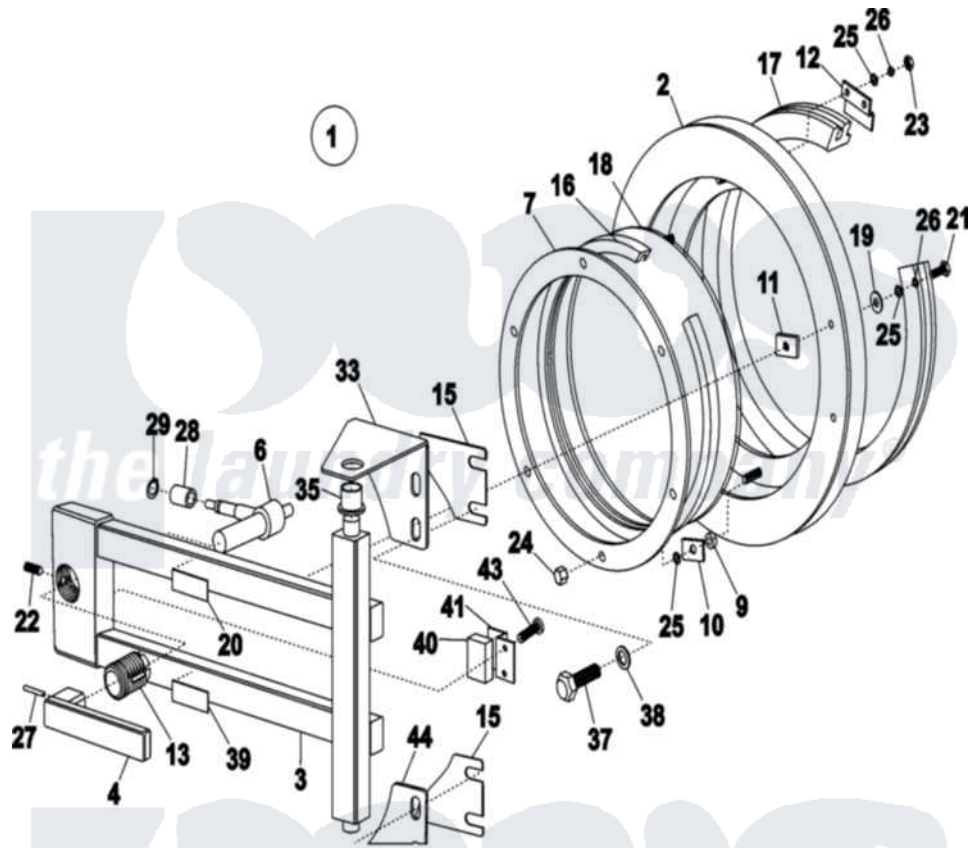

Maytag MFS125PFVS 09 - DOOR

27-Jan-05
507 471 B

Maytag [Commercial Maytag MFS125PFVS Washer Parts](#) Parts Diagram 09 - DOOR
Click on the part number to view part

Item	Original Part Number	Replaced By	Status	Part Description
001	23003228			Door
002	23002675			Door
003	23004439			Door Hinge Bars
004	23003945	23002677		Handle
006	23002679			Lever, Door
007	23002680			Tyre
009	23002681			Insertion Piece
010	23002682			Washer
011	23002683			Plate
012	23002684			Z-Bracket
013	23002685			Nut, Displacing
015	23004440			Shim
016	23003946			Seal, Glass
017	23003947			Seal, Door
018	23003414			Glass, Door
019	23002265			Fender Washer

020	23001468		Sticker, Spin Direction
021	23001618	23002461	Screw
022	23001658		Screw
023	23002280		Nut M6
024	NLA	Not Available	NUT (M6)
025	23002424		Washer M6.4
026	23002130	23001158	Lockwasher
027	23002691		Pin
028	23002692		Bushing For Suspension Hook
029	23003948		Retaining Ring
033	23004441		Upper Hinge
035	23004442		Bushing, Bracket
037	23002698		Screw, Door Console
038	NLA	Not Available	WASHER, DOOR CONSOLE
039	23003950		Index Plate, Heat Warn
040	23001668		Contact, Magnetic
041	NLA	Not Available	HOLDER, MAGNET
043	23002721		Screw
044	23004443		Lower Hinge