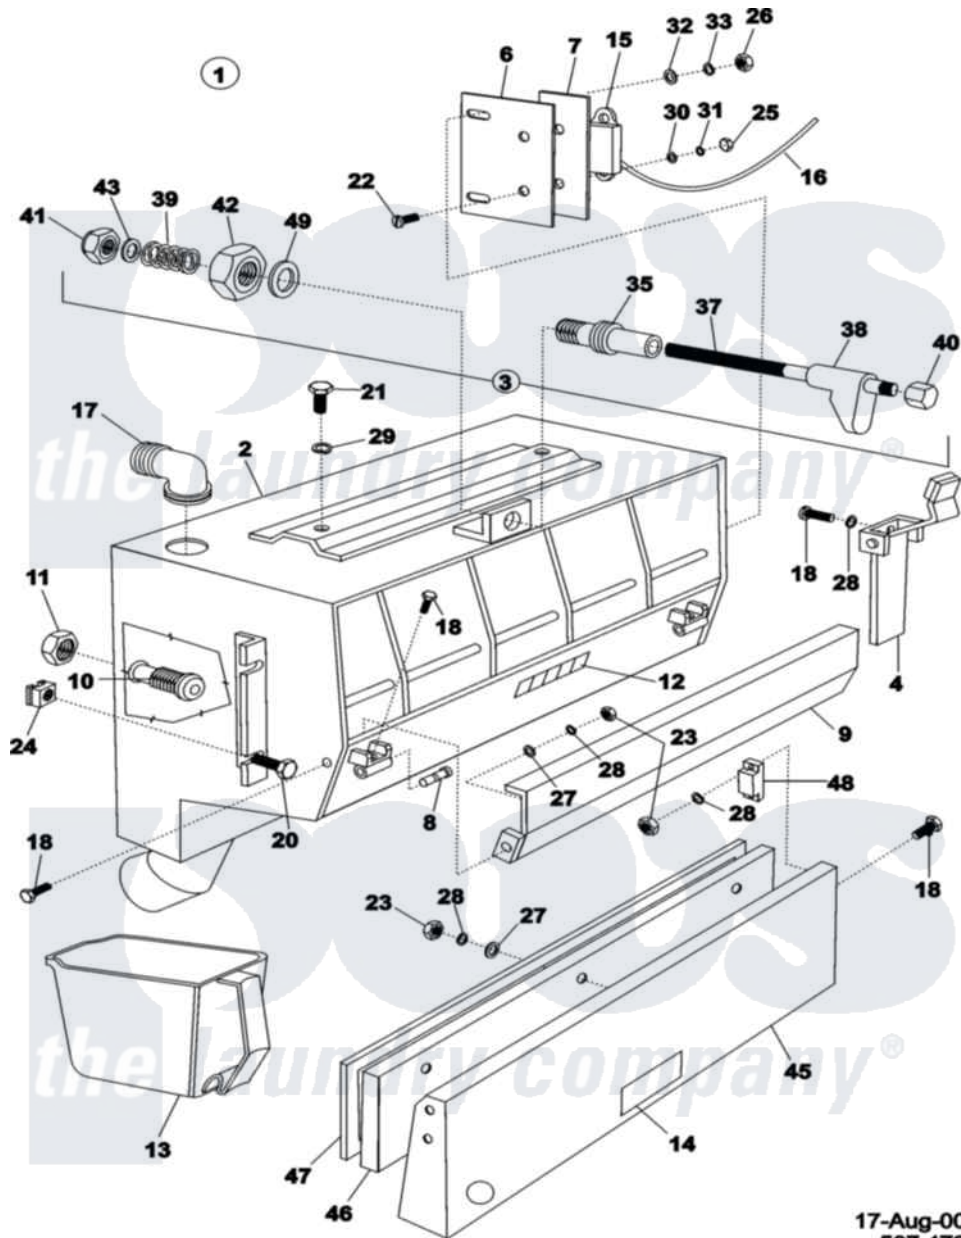

Maytag MFS125PFVS 11 - SOAP HOPPER

17-Aug-00
507 473

Maytag Commercial Maytag MFS125PFVS Washer Parts Parts Diagram 11 - SOAP HOPPER
[Click on the part number to view part](#)

Item	Original Part Number	Replaced By	Status	Part Description
001	23003230			Soap Box
002	23002731			Soaphopper
003	23003957			Soaphopper, Lock
004	NLA		Not Available	OVERSEAL
005	23002733			Cover, Soaphopper
006	NLA		Not Available	HOLDER
007	23002735			Insulation
008	23002736			Pin, Door
009	23002737			Cover
010	23002738			Nozzle
011	23002739			Nut
012	NLA		Not Available	LABEL, SOAP BOX
013	23002135			Cup, Soap Box
014	NLA		Not Available	PLATE, INDEX
015	23001566			Switch, Magnetic
016	23002742			Tube, Insulation

017	NLA		Not Available	ELBOW
018	23001682			Screw
020	23002422	23001157		Bolt
021	NLA		Not Available	SCREW (M6X10)
022	NLA		Not Available	SCREW (M3X10)
023	23002652			Nut
024	23002455			Nut, Rapid
025	23002958			Nut M3
026	23003666	23001014		Nut M4
027	23002129			Washer
028	23002674			Spring, Lock Washer
029	23002440			Washer, Spring Lock
030	23003654			Washer M3.2
031	NLA		Not Available	WASHER
032	23002438			Washer M4.3
033	23002400			Washer
035	23002747			Pin
037	23002748			Screw
038	23002749			Lever
039	23002010			Spring
040	NLA		Not Available	NUT (M6)
041	23002471	23001310		Nut, Self Locking
042	23003676			Nut M12
043	23003778	23002756		Lockwasher
045	23003231			Cover, Soap Box
046	23002751			Cover, Insert
047	23001666			Seal Lu
048	NLA		Not Available	PLATE, SCREENING
049	23002658			Washer