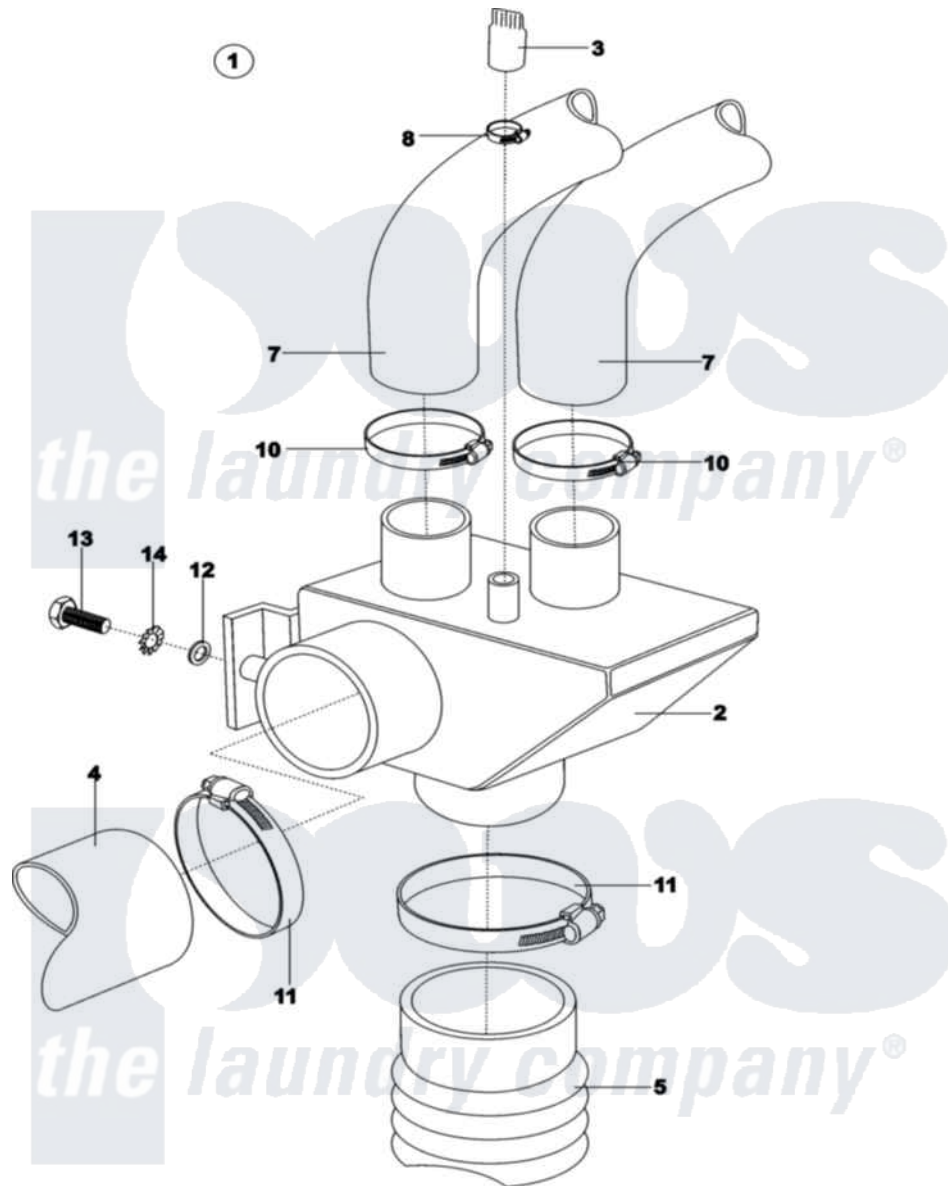

Maytag MFS125PFVS 12 - FILLING SYSTEM

16-May-04
507 474A

Maytag [Commercial Maytag MFS125PFVS Washer Parts](#) Parts Diagram 12 - FILLING SYSTEM
Click on the part number to view part

Item	Original Part Number	Replaced By	Status	Part Description
001	23003232			Knot, Mixing
"	23004445			Mixing Knot 100LB
"	23004446			Mixing Knot 125LB
002	23004447			Mixer-2 Water Inlet
003	23001459			Liquid Soap, Hose
004	23001589			Tube, Soap Box
"	23002753			Hose
005	23003934			Hose, Rubber
007	23002755			Hose
008	NLA		Not Available	CLAMP (10-16/7.5)
010	23001261	616099		Clamp
011	23001256	34001289		Clamp, Hose
012	23003778	23002756		Lockwasher
013	23002463			Screw
014	23002756			Lockwasher