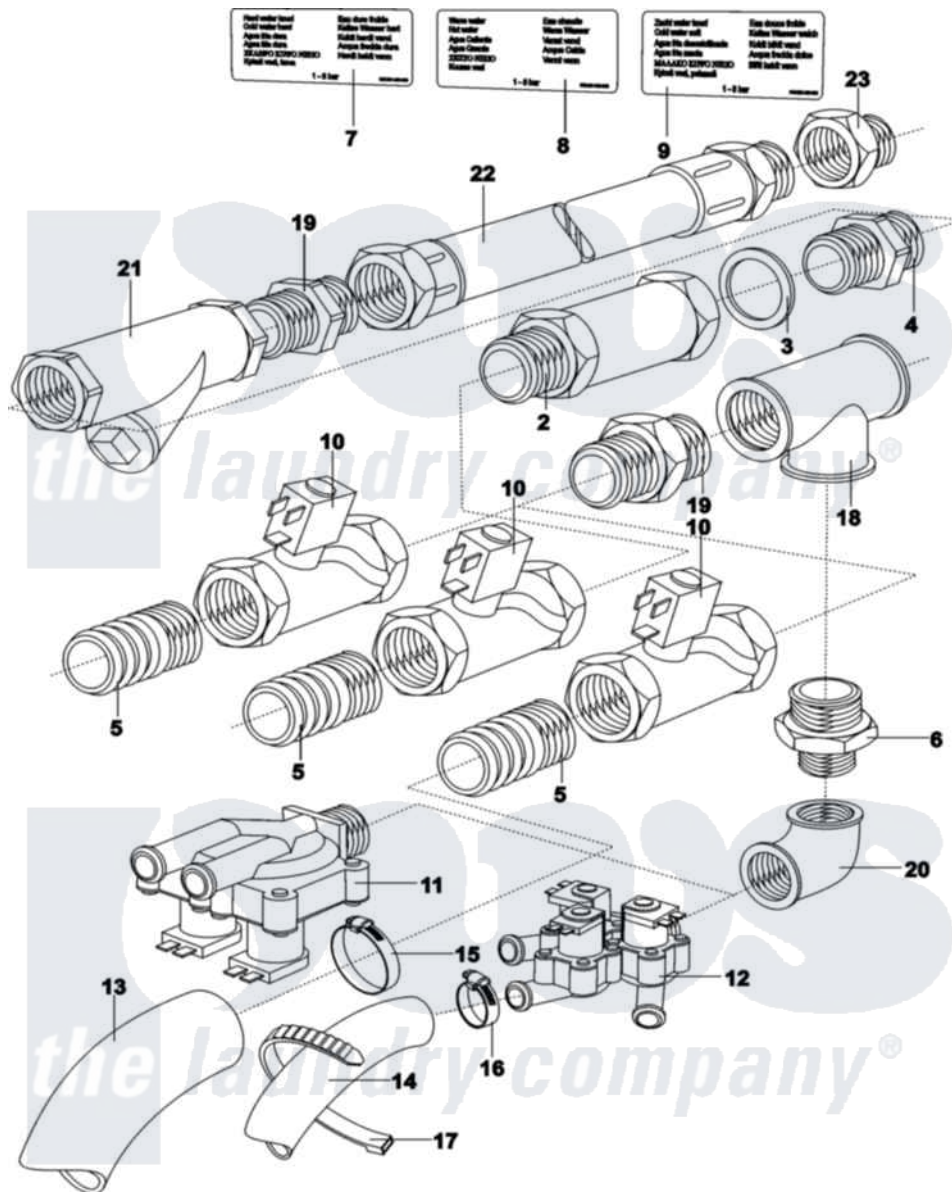

Maytag MFS125PFVS 13 - VALVES

03-Mar-02
507 475

Maytag [Commercial Maytag MFS125PFVS Washer Parts](#) Parts Diagram 13 - VALVES
Click on the part number to view part

Item	Original Part Number	Replaced By	Status	Part Description
002	23002757			Extension
003	23002758			Washer
004	23002759			Nipple, Pipe
005	23002045			Coupling, Pipe
006	23002761			Reducer
007	23001471			Sticker, Cold Soft Water
008	23001469			Sticker, Hot Water
009	NLA		Not Available	STICKER, COLD HARD WATER
010	23002762			Valve
011	23003875			Valve, 2 Way
012	23003876			Valve 3-Way
013	23002755			Hose
014	23001507			Waterhose
015	23001261	616099		Clamp
016	23001506	596669		Clamp, Manifold
017	23001720			Binder, Cable

018	23002069	T-Part
019	23002068	Adapter
020	23001756	Elbow
021	23002156	Filter
022	23002057	Hose, Water Inlet
023	23003695	Adapter, Inlet Hose