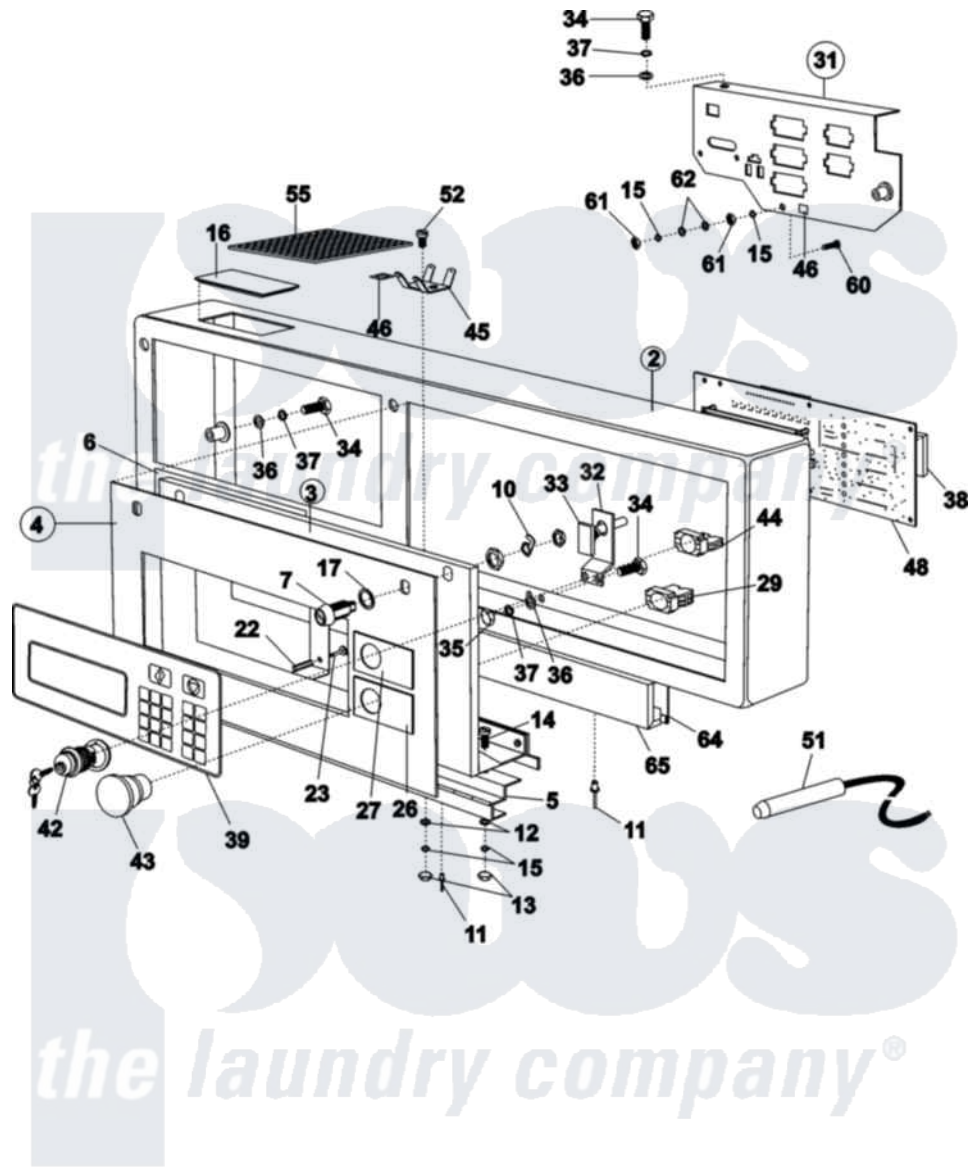

Maytag MFS125PFVS 14 - CONTROL PANEL

11-Apr-05
516 537

Maytag [Commercial Maytag MFS125PFVS Washer Parts](#) Parts Diagram 14 - CONTROL PANEL
Click on the part number to view part

Item	Original Part Number	Replaced By	Status	Part Description
002	23002763			Panel, Front
003	23003960			Top Cover, Complete
004	23004448			Sticker-Facia
005	23002766			Support, Plate
006	23004336		Not Available	LOGO, LABEL
007	23001006			Lock, Top Panel
010	23002451			Pawl
011	23002408			Rivet W/Crank
012	23002438			Washer M4.3
013	23003666	23001014		Nut M4
014	23002423	23001361		Bolt
015	23002400			Washer
016	NLA		Not Available	COVER
017	23001007			Washer M21x27x1
022	23003873			Sleeve
023	23003872			Screw, Thumb

026	23002330		Not Available	LABEL, CENTRAL STOP
027	NLA		Not Available	PLATE (HOPPERS-PUMPS)
029	23001076			Contract Block
031	23003963			Board, Complete
032	23002774			Holder, Vibration Switch
033	23002775			Switch, Vibration
034	NLA		Not Available	SCREW (M6X10)
035	23003773		Not Available	NUT M6
036	23003778	23002756		Lockwasher
037	23002440			Washer, Spring Lock
038	W10165009			MC4 Coin Program Chip
"	W10304859			Programming Chip W/Software
039	23004133			Key Board, Full Control
042	23001082	12001896		Kit- Key S
043	23004136			Stop Button Emergency
044	23004137			Contact Block
045	NLA		Not Available	CONTACT (6.3 TYPE 140609-0)
046	23002505			Plate, Earth
048	23003991			Mcg Controller
051	23003964			Sensor, Temperature
052	23001609	23002721		Screw
055	23003874			Index Plates
060	23002778			Screw
061	23002976	23001014		Nut M4
062	23003955			Washer
064	NLA		Not Available	PILOT VALVE-L
065	23003966			Cover, Top Front