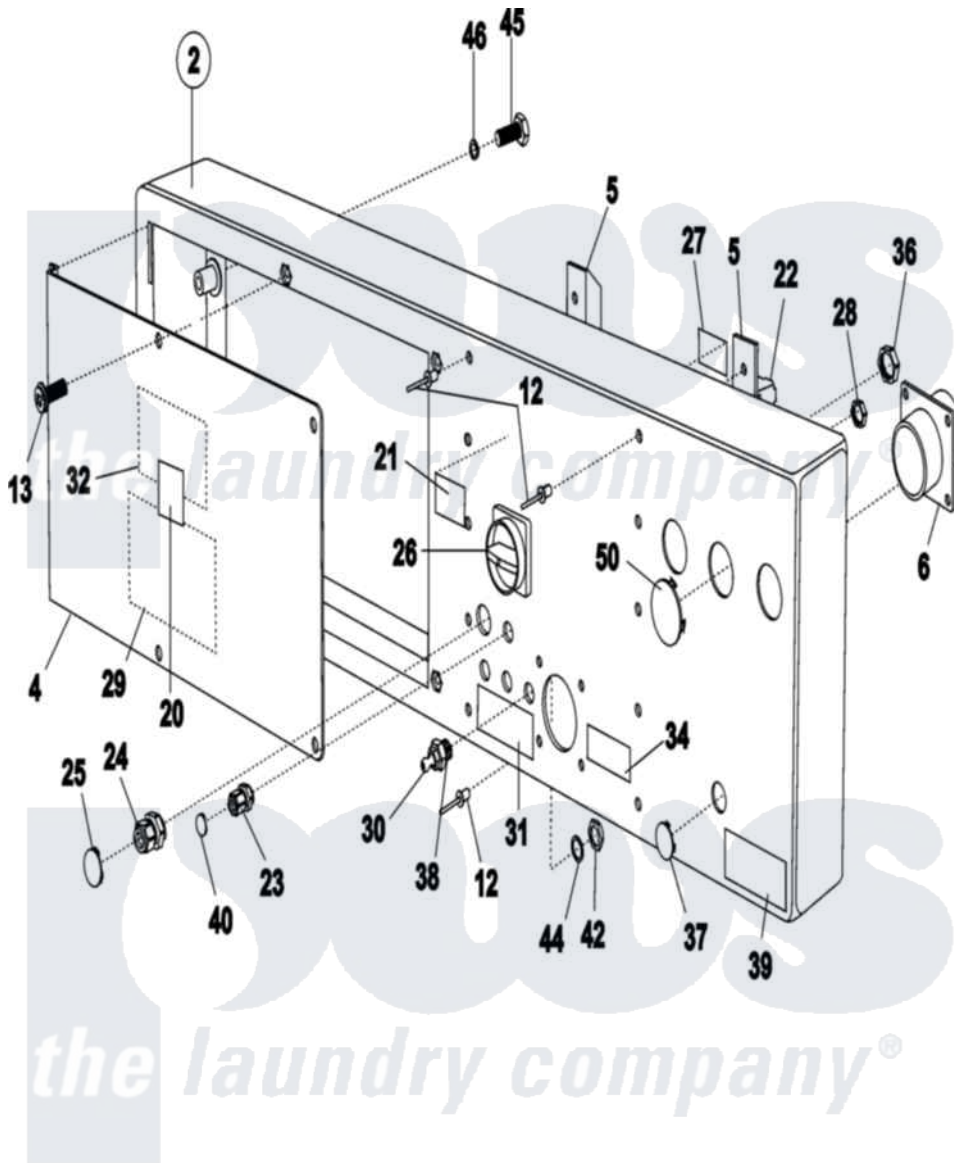

Maytag MFS125PFVS 15 - REAR PANEL

31-May-04

507 479B

Maytag [Commercial Maytag MFS125PFVS Washer Parts](#) Parts Diagram 15 - REAR PANEL

[Click on the part number to view part](#)

Item	Original Part Number	Replaced By	Status	Part Description
002	23004449			Rear Panel, Complete
004	23004450			Cover, Freq Converter
005	23004451			Pumps Frame
006	23002787			Vent, Rear Panel
"	23004452			Elbow
012	NLA		Not Available	RIVET/CRANK (4 X 7.5)
013	23002722			Screw
020	23003390			Index Plate "Flash"
021	NLA		Not Available	LABEL (WARNING)
022	23003501			Switch, Main
023	23002196			Protector, Cable
024	NLA		Not Available	SWIVEL, CABLE
025	NLA		Not Available	BLIND, UNIVERSAL
026	23003497			Main Switch Knob
027	23004453		Not Available	LABEL, WARNING CURRENT
028	23002197			Med. Strain Relief Nut

029	23001550		Sticker, Service Warning
030	23002788		Head, Greasing
031	23002793		Plate
032	23001465		Sticker, Electricity Warning
034	23002053		Label, Warning Vent Out
036	NLA	Not Available	NUT
037	NLA	Not Available	PLUG (13)
038	NLA	Not Available	SLEEVE, REDUCING
039	23003971	Not Available	LABEL, LIQUID SOAP
040	23003997	23002243	Plug, Universal
042	23002791	23001736	Nut
044	23002792		Washer
045	NLA	Not Available	SCREW (M6X10)
046	23002440		Washer, Spring Lock
050	23002795		Plug