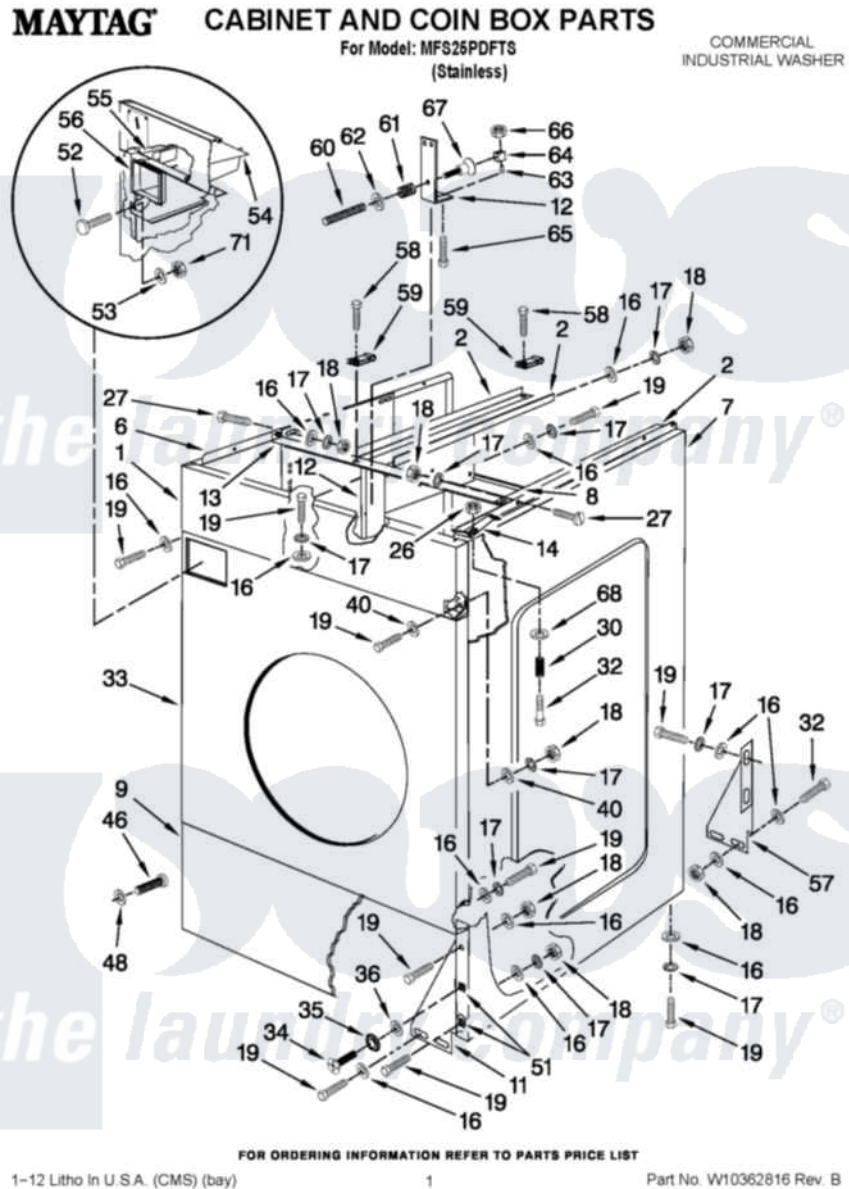

Maytag MFS25PDFTS 01 - CABINET AND COIN BOX PARTS

Maytag [Commercial Maytag MFS25PDFTS Washer Parts](#) Parts Diagram 01 - CABINET AND COIN BOX PARTS
Click on the part number to view part

Item	Original Part Number	Replaced By	Status	Part Description
1	23004302			Bracket, Control Panel Lu
2	23004469			Front To Back Reinforcement
6	23004470			Left Side Panel
7	23004471			Right Side Panel
8	23004472			Panel, Rear 25Lb
9	23004473			Panel, Service 25Lb
11	23004474			Front Cabinet Stiffner
12	23004475			Out Of Balance Plate
13	23004476			Reinforcement, Cabinet
14	23001442			Cover, Hook
16	23001309			Washer Lu
17	23002756			Lockwasher
18	23001312			Mut M6
19	23002461			Screw
26	23001310			Nut, Self Locking
27	23003301		Not Available	BOLT (M6X16)

30	23001445	Top Clip Spring
32	23002463	Screw
33	W10357112	Front Panel Coin
34	23003478	Screw
35	23002457	Washer M6
36	23002458	Washer
40	23002756	Lockwasher
46	23004095	Bolt M4x16
48	23002438	Washer M4.3
51	23002455	Nut, Rapid
52	23004095	Bolt M4x16
53	23002504	Washer M4
54	23003776	Support, Coin Vault
55	23003974	Vault, Coin Mfr18/25
56	23003775	Ornamental Part Coin Vault
57	23004478	Back Left Cabinet Stiffner
"	23004479	Back Right Cabinet Stiffner
58	23004480	Screw St4, 8x13
59	23004481	Tinnerman Clip
60	23003901	Large Balance Switch Spring
61	23003900	Small Balance Switch Spring
62	23002504	Washer M4
63	23003902	Spacer M7x10
64	23003899	Out Of Balance Switch
65	23002906	Screw
66	23002958	Nut M3
67	23003904	Balance Switch Spring Holder
68	23001027	Washer
71	23001014	Nut M4