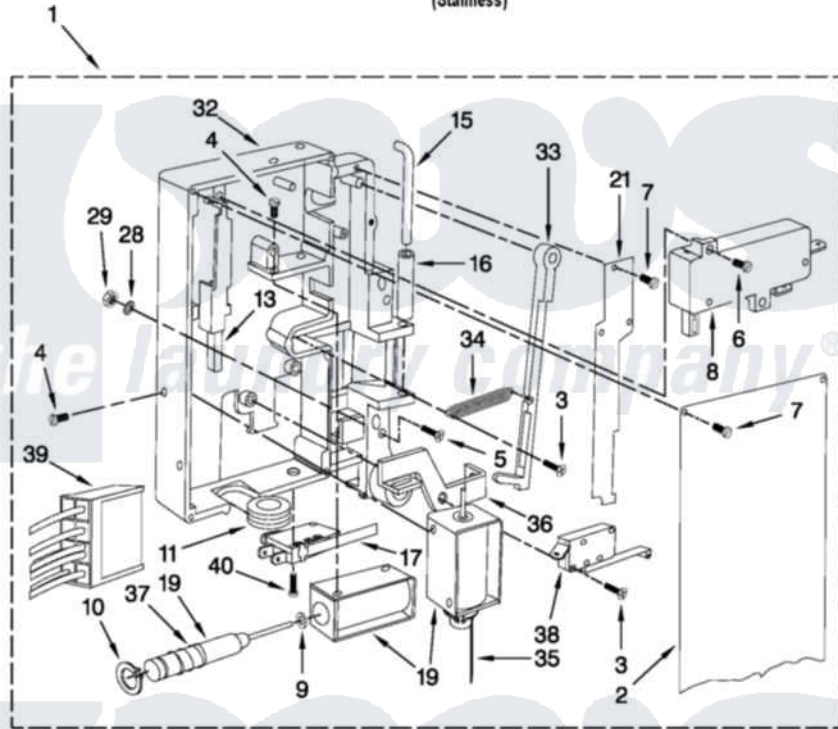

DOOR LOCK PARTS

For Model: MFS25PDFTS
(Stainless)

FOR ORDERING INFORMATION REFER TO PARTS PRICE LIST

Maytag Commercial Maytag MFS25PDFTS Washer Parts Parts Diagram 03 - DOOR LOCK PARTS
Click on the part number to view part

Item	Original Part Number	Replaced By	Status	Part Description
1	Y23002897			Door Lock Assembly
2	W10357120			Door Lock Cover Plate
3	23001131			Screw
4	23002869			Screw
5	23001133			Screw
6	23003114			Screw Lu
7	23002869			Screw
8	23001135			Bimetal, Actuator
9	23001136			Washer
10	23001137			Ring, Retaining
11	23001138			Bushing, Cable Passage
13	23001140			Small Lock Hook
15	23001142			Retainer, Lock Tube
16	23001143			Tube, Lock
17	23001145			Microswitch, Lever
19	23001146			Coil

21	23001149		Leaf Spring, Latch Bar
28	23004485		Lock Washer M5
29	23004486		Nut M5
32	Y23002898		Ground, Plate Lock
33	23002899		Handle, Locking Part
34	23001148	23002900	Spring, Locking Part
35	23001152		Cord, Emergency Opening
36	23002902	Not Available	EMERGENCY OPENING LEVER
37	23002903		Spring, Locking Part
38	23002337		Microswitch, Lever
39	23002905		Wiring Harness, Doorlock
40	23001131		Screw
NI	23003863		Microswitch Insulating Washer