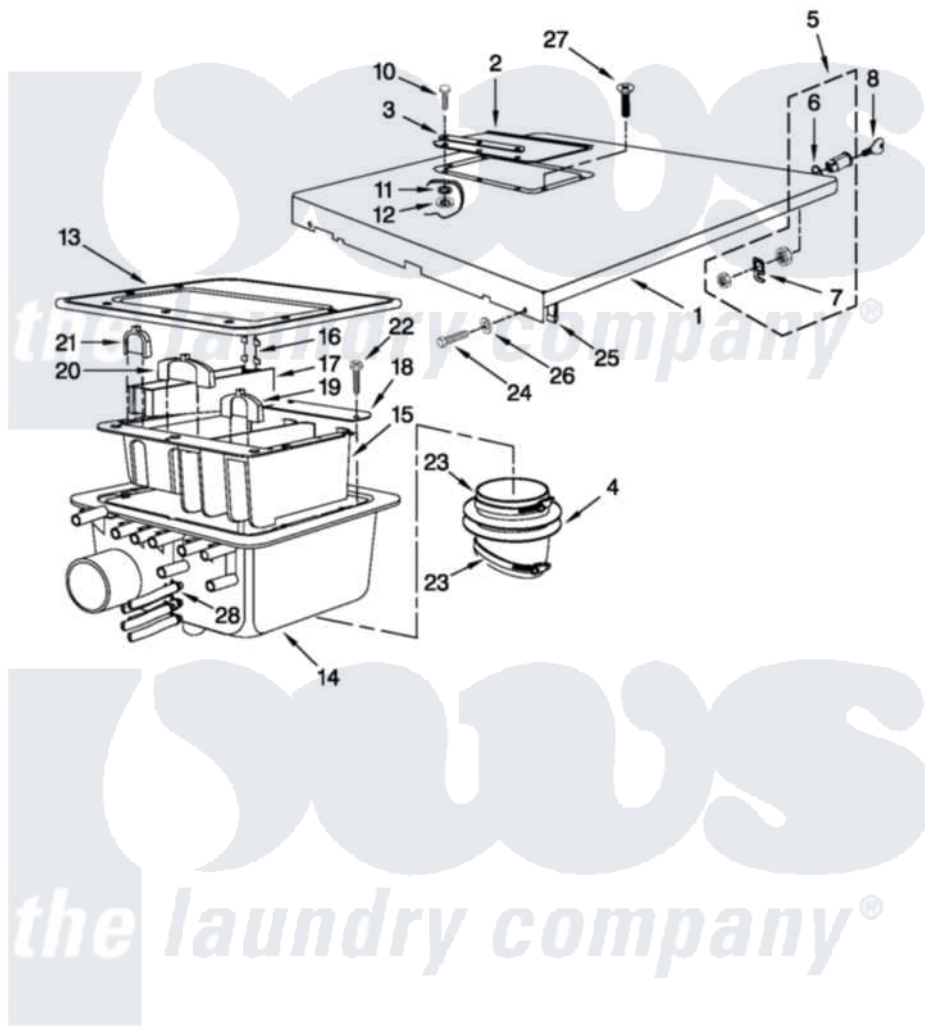

# Maytag MFS25PDFTS 06 - SOAP HOPPER AND TOP COVER PARTS

## SOAP HOPPER AND TOP COVER PARTS

For Model: MFS25PDFTS  
(Stainless)

FOR ORDERING INFORMATION REFER TO PARTS PRICE LIST

W10362816

7

Maytag [Commercial Maytag MFS25PDFTS Washer Parts](#) Parts Diagram 06 - SOAP HOPPER AND TOP COVER PARTS

[Click on the part number to view part](#)

Item	Original Part Number	Replaced By	Status	Part Description
1	<a href="#">W10357121</a>			Top Cover Complete
2	<a href="#">23001003</a>			Rubber Cover, Soap Box
3	N/P		Not Available	DISPENSER COVER RETAINER
4	<a href="#">23004187</a>			Rubber, Tub Soap Hopper
5	<a href="#">23001006</a>			Lock, Top Panel
6	<a href="#">23001007</a>			Washer M21x27x1
7	<a href="#">23001009</a>			Hook, Lock
8	<a href="#">23002673</a>			Key-Top Panel
10	<a href="#">23001012</a>			Screw
11	<a href="#">23001013</a>			Lock Washer External Teeth M4
12	<a href="#">23002652</a>			Nut
13	<a href="#">23001015</a>			Rubber Seal, Soap Box
14	<a href="#">23001016</a>			External Soap Hopper
15	<a href="#">23001017</a>			Soap Hopper Insert

16	<a href="#">23001018</a>	Syphon Hose
17	<a href="#">23001019</a>	Fabric Softner Insert
18	<a href="#">23001020</a>	Insert Retainer
19	<a href="#">23001021</a>	Prewash Diverter
20	<a href="#">23001022</a>	Mainwash Diverter
21	<a href="#">23001023</a>	Fabric Softner Diverter
22	<a href="#">23003782</a>	Screw 3 Stainless Steel Lu
23	<a href="#">23001025</a>	Clamp, Hose
24	<a href="#">23004488</a>	Screw St4 8x25
25	<a href="#">23004481</a>	Tinnerman Clip
26	<a href="#">23002756</a>	Lockwasher
27	<a href="#">23003484</a>	Screw
28	<a href="#">W10357122</a>	Hose Clamp