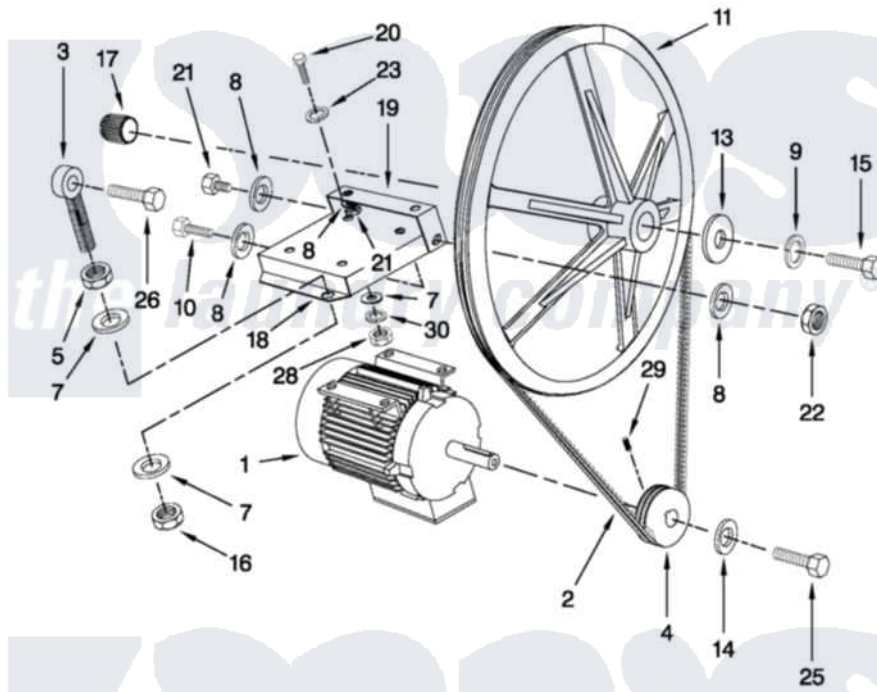

Maytag MFS25PDFTS 10 - DRIVE PARTS

DRIVE PARTS

For Model: MFS25PDFTS
(Stainless)

W10362816

FOR ORDERING INFORMATION REFER TO PARTS PRICE LIST

13

Maytag Commercial Maytag MFS25PDFTS Washer Parts Parts Diagram 10 - DRIVE PARTS

[Click on the part number to view part](#)

Item	Original Part Number	Replaced By	Status	Part Description
1	23004081			Motor 240V 3 Phase
2	23004504			V-Belt 25Lb
3	W10286331			Eye Bolt M16x90
4	23004506			V-Pulley-Motor 25Lb
5	23004281			Nut M16
7	23003403			Washer 16BN 737
8	23004023			Washer M10
9	23002658			Washer
10	23003285			Bolt
11	23001415			Pulley, Basket
13	23004146			Washer M37x13x3
14	23003788			Washer M10.5
15	23001418			Bolt
16	23004281			Nut M16
17	23001410			Ring, Tolerance
18	23004507			Motor, Mounting Board

19	23004508	Motor Mounting Bracket
20	23001305	Bolt M8x25
21	23001905	Bolt M10x25
22	23001661	Nut M10
23	23001203	Washer
25	23001264	Bolt M8x20
26	23004040	Bolt M16x50
28	23003766	23001266 Nut M8
29	23004509	Screw M8x10
30	23002358	LOCK WASHER M8
NI	23004498	Motor Harness