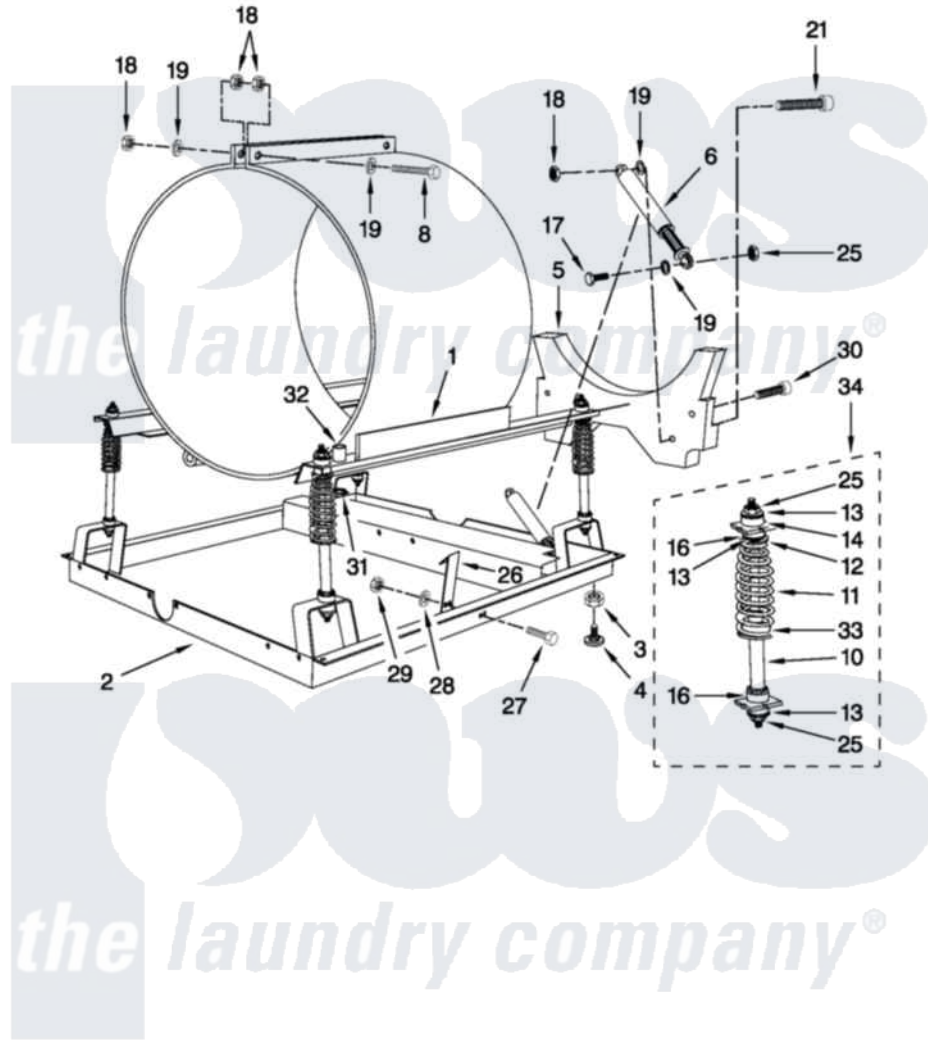

Maytag MFS25PDFTS 11 - FRAME AND TUB SUPPORT PARTS

FRAME AND TUB SUPPORT PARTS

For Model: MFS25PDFTS
(Stainless)

FOR ORDERING INFORMATION REFER TO PARTS PRICE LIST

14

W10362816

Maytag Commercial Maytag MFS25PDFTS Washer Parts Parts Diagram 11 - FRAME AND TUB SUPPORT PARTS
Click on the part number to view part

Item	Original Part Number	Replaced By	Status	Part Description
1	23004462			Drum-Motor Support 25No.
2	23004463			Frame 25No.
3	23001661			Nut M10
4	23003458			Washer Foot
5	23004464			Counterweight
6	23002983			Damper
8	23002984			Screw
10	23003451			Spring Support
11	23003457			Spring
12	23003454			Holder, Spring Lu
13	23003455			Rubber Washer
14	23003456			Upper Rubber Spacer
16	23003459			Rubber Lu
17	23003285			Bolt
18	23001661			Nut M10
19	23003788			Washer M10.5

21	23004465		Bolt M10x120
25	23002356	23001241	Locking Nut, Self Lu
26	23004466		Support, Hose
27	23002461		Screw
28	23002756		Lockwasher
29	23001312		Mut M6
30	W10361724		BOLT M12X40
31	23002212		Bushing Nut
32	W10357103		Harness Bushing
33	23003465		Holder, Spring
34	23004373		Spring Support, Complete