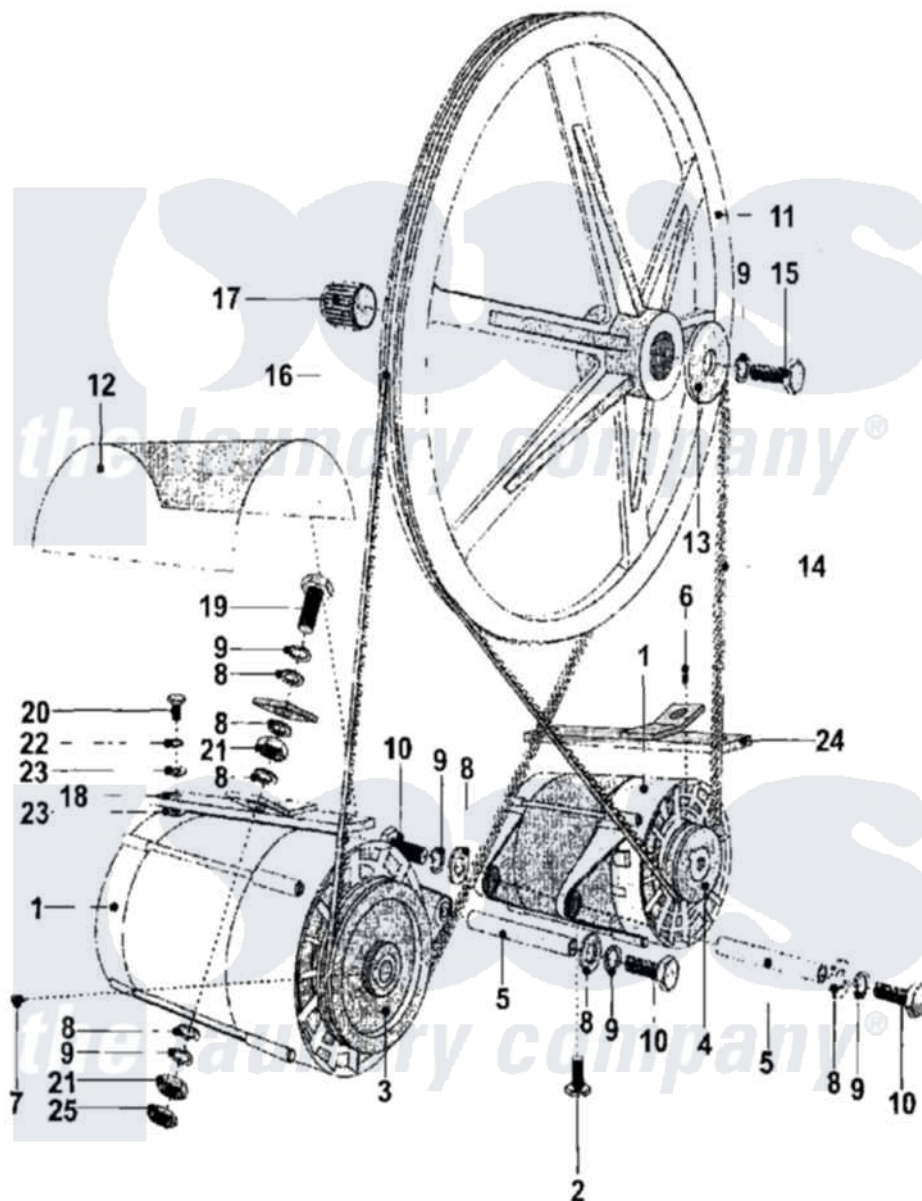

Maytag MFS25PNAVS 05 - TWO MOTOR DRIVE

Maytag Commercial Maytag MFS25PNAVS Washer Parts Parts Diagram 05 - TWO MOTOR DRIVE
 Click on the part number to view part

Item	Original Part Number	Replaced By	Status	Part Description
001	23003518			Motor
"	23003519			Motor
002	23001157			Bolt
003	23003520			V-Pulley
004	23003521			V-Pulley
005	23003522			Axle, Motor
006	23001289			Screw, Allen Set
007	NLA		Not Available	SCREW (M8X20)
008	23001292			Washer
009	23001419			Lockwasher
010	NLA		Not Available	BOLT (M12X30)
011	23001415			Pulley, Basket
012	NLA		Not Available	COVER, PLASTIC
013	NLA		Not Available	WASHER
014	23003525			V-Belt
015	23001418			Bolt

016	23003526		V-Belt
017	23001410		Ring, Tolerance
018	23003527		Bar, Tightening
019	NLA	Not Available	SCREW (M12X80)
020	23001305		Bolt M8x25
021	23001303		Nut
022	23001265		Washer
023	23001253		Tee, Drain
024	23003529		Bar, Tightening
025	NLA	Not Available	NUT (M12)