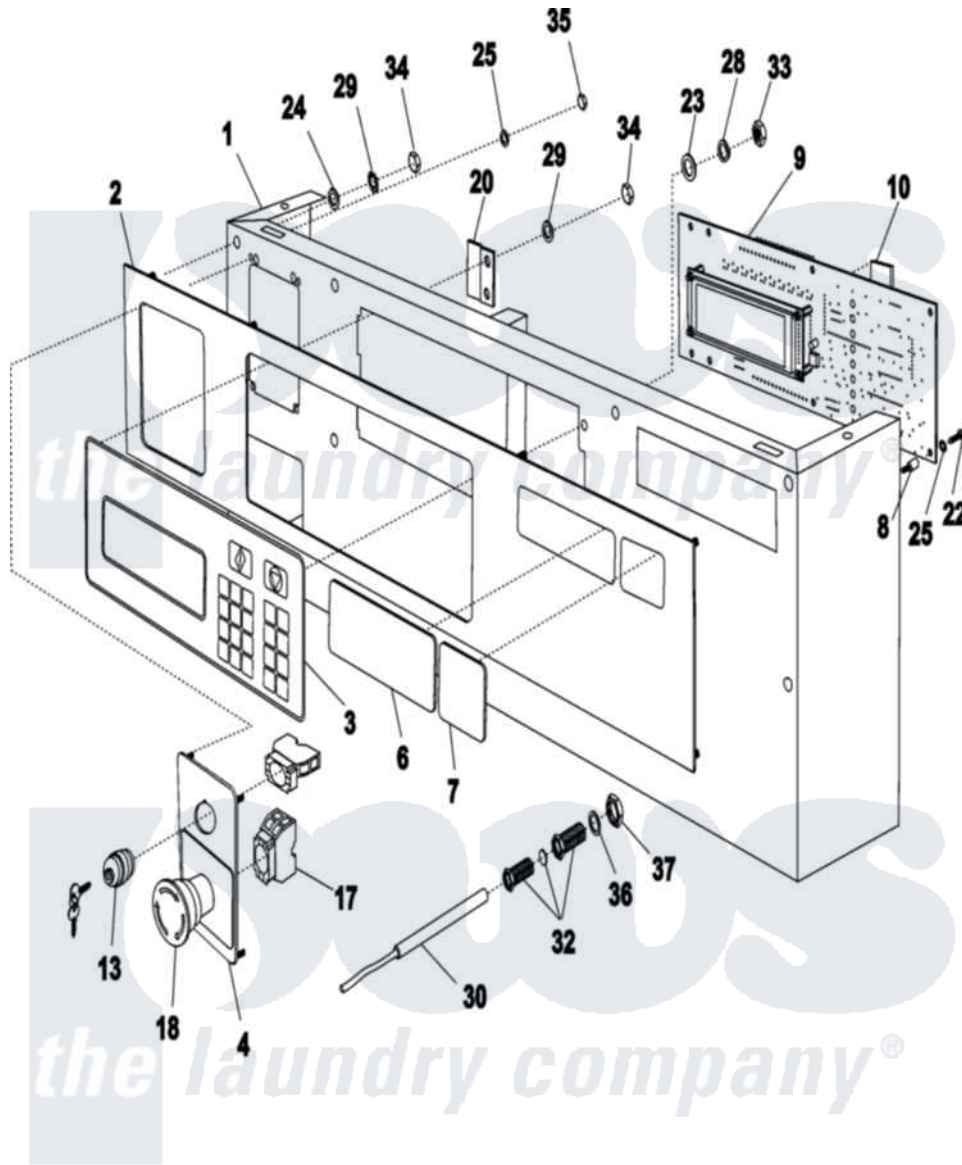

Maytag MFS25PNFTS 03 - CONTROL PANEL

10-Apr-05
504745C

[Maytag Commercial Maytag MFS25PNFTS Washer Parts](#) Parts Diagram 03 - CONTROL PANEL
Click on the part number to view part

Item	Original Part Number	Replaced By	Status	Part Description
001	23004482			Bracket, Control Panel
002	23004483			Panel, Facia
003	23004133			Key Board, Full Control
004	23004389			Plate, Insert
006	23004390		Not Available	LOGO, LABEL
007	23004484		Not Available	INSERT LABEL
008	23004134			Spacer M3xm5x3
009	23003991			Mcg Controller
010	W10165009			MC4 Coin Program Chip
"	W10304859			Programming Chip W/Software
013	23001082	12001896		Kit- Key S
017	23004137			Contact Block
018	23004136			Stop Button Emergency
020	23003871			Mounting Bracket
022	23002869			Screw
023	23002862	23001708		Washer

024	23002504		Washer M4
025	23002865	23001054	Washer, Locking
028	23002465	23004485	Lock Washer M5
029	23002950		Lock Washer M4
030	23003831		Temperature Sensor
032	23003807		Temperature, Sensor Holder
033	23002452	8184504	Nut
034	23003666	23001014	Nut M4
035	23002958		Nut M3
036	23002179		Washer Nut M14
037	23002936		Temperature, Sensor Holder, Nut M14