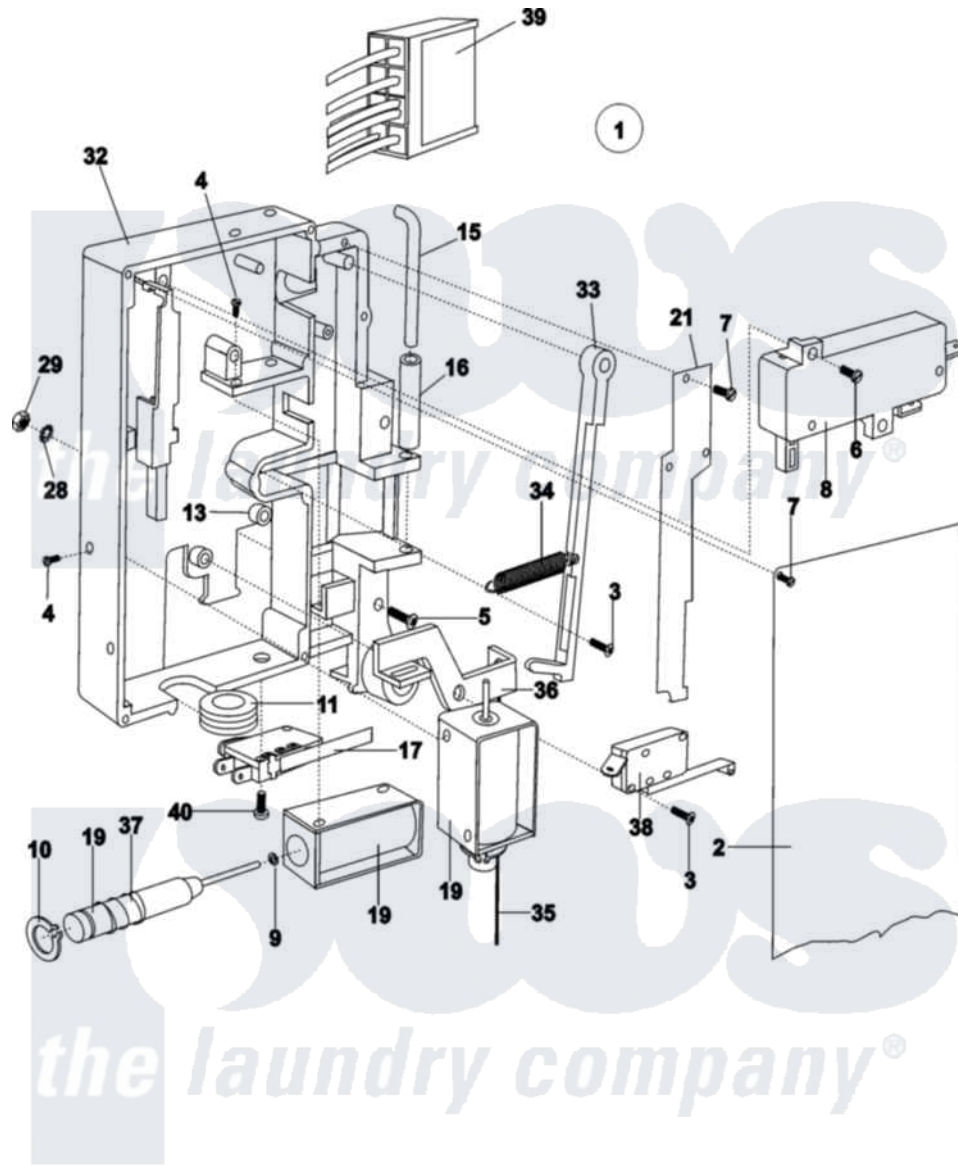

Maytag MFS25PNFTS 04 - DOOR LOCK

18-Feb-00
504 751

Maytag [Commercial Maytag MFS25PNFTS Washer Parts](#) Parts Diagram 04 - DOOR LOCK
Click on the part number to view part

Item	Original Part Number	Replaced By	Status	Part Description
001	Y23002897			Door Lock Assembly
002	23001130			Plate, Cover
003	23003115	23001131		Screw
004	23002869			Screw
005	23003784	23001133		Screw
006	23003114			Screw Lu
007	23003113	23002869		Screw
008	23001135			Bimetal, Actuator
009	23001136			Washer
010	23001137			Ring, Retaining
011	23001138			Bushing, Cable Passage
013	23001140			Small Lock Hook
015	23001142			Retainer, Lock Tube
016	23001143			Tube, Lock
017	23001145			Microswitch, Lever
019	23001146			Coil

021	23001149		Leaf Spring, Latch Bar
028	23004485		Lock Washer M5
029	23004486		Nut M5
032	Y23002898		Ground, Plate Lock
033	23002899		Handle, Locking Part
034	23002900		Spring, Locking Part
035	23002901	23001152	Cord, Emergency Opening
036	NLA	Not Available	LEVEL, OPENING
037	23002903		Spring, Locking Part
038	23002337		Microswitch, Lever
039	23002905		Wiring Harness, Doorlock
040	23003115	23001131	Screw
041	23003863		Microswitch Insulating Washer