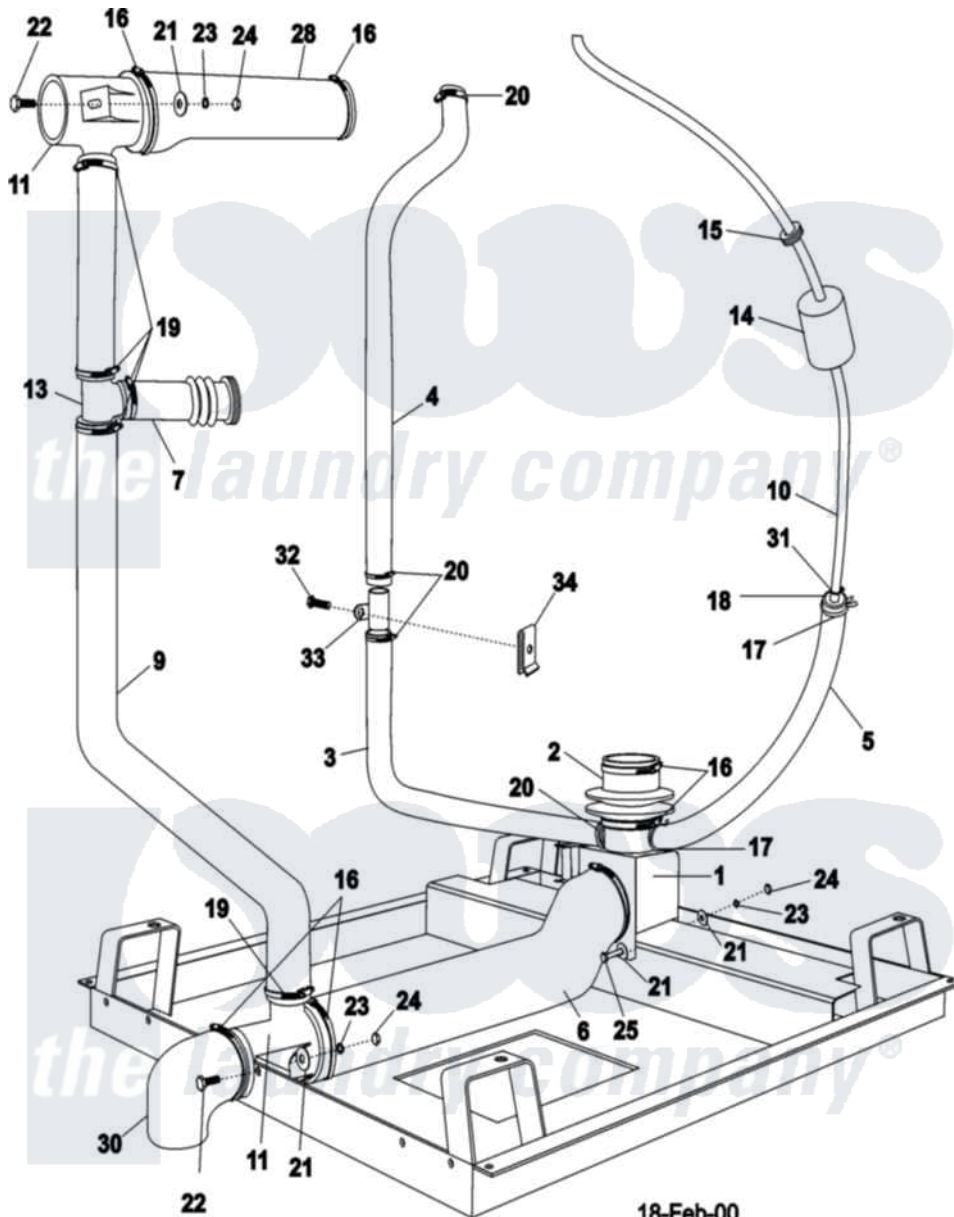

Maytag MFS25PNFTS 07 - DRAIN SYSTEM

18-Feb-00
504 749

Maytag Commercial Maytag MFS25PNFTS Washer Parts Parts Diagram 07 - DRAIN SYSTEM
Click on the part number to view part

Item	Original Part Number	Replaced By	Status	Part Description
001	23001244			Valve, Drain
"	23002321			Motor, Drain
"	W10126968			Drain Valve Housing 3"
002	23002907	23001245		Tub To Drain Hose
003	NLA		Not Available	BELT, V (5L-350)
004	23004490			Upper Overflow Hose
005	23001246			Lower Pressure Switch Hose
006	23001249			Drain Valve Outlet Hose
007	23001250			Corrugated Vent Hose
009	23001251			Lower Overflow Hose
010	23001252			Upper Pressure Switch Hose
011	23001253			Tee, Drain
013	23001255			Tee, Overflow Hose
014	23004491			Foam Rubber Aquastate
015	23001138			Bushing, Cable Passage
016	23001258	696392		Hose Clamp

017	23001259		Clamp, Corbin
018	23001260		Pressure Switch Hose Fitting
019	23001261	616099	Clamp
020	23001262	616099	Clamp
021	23002437		Washer M8
022	23002475	23001264	Bolt M8x20
023	23002439	23001265	Washer
024	NLA	Not Available	NUT M8
025	23002908		Screw
028	23001254	23004241	Hopper To T-Hose
030	23002015		Elbow
031	23001257	596669	Clamp, Manifold
032	23004480		Screw St4, 8x13
033	23004492		Tube, Soaphopper
034	23004481		Tinnerman Clip