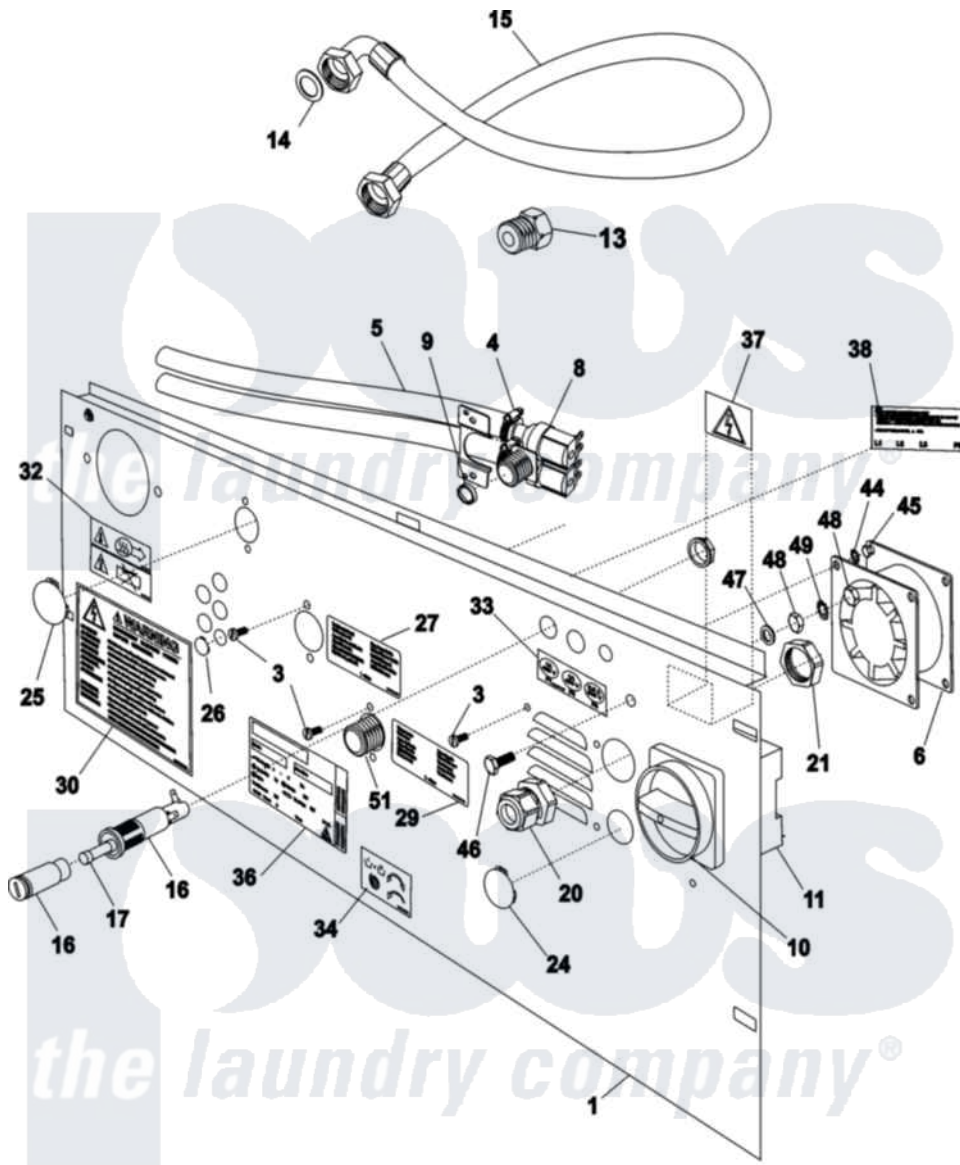

Maytag MFS25PNFTS 08 - REAR PANEL

31-Jan-06
504 360B

Maytag [Commercial Maytag MFS25PNFTS Washer Parts](#) Parts Diagram 08 - REAR PANEL
Click on the part number to view part

Item	Original Part Number	Replaced By	Status	Part Description
001	23004493			Panel, Rear 25Lb
003	23002423	23001361		Bolt
004	23001506	596669		Clamp, Manifold
005	23001507			Waterhose
006	23002165			Ventilator
008	23001455			Valve, Two Way
009	23003498			Filter, Valve
010	23003497			Main Switch Knob
011	23003500			Switch, Main
013	23001477			Adapter
"	23004521			3/4" Y Adapter
014	23002921			Washer, Fill Hose
015	23001523			North American, Hose
016	23002210			Holder, Fuse
017	23003385	22001555		Fuse
020	23004494			Large Strain Relief

021	23004495		Large Strain Relief Nut
024	23003997	23002243	Plug, Universal
026	23002795		Plug
027	23001469		Sticker, Hot Water
029	NLA	Not Available	STICKER, COLD HARD WATER
030	23001465		Sticker, Electricity Warning
032	23002053		Label, Warning Vent Out
033	23003328		Fuse Label 1A/500V
034	23001468		Sticker, Spin Direction
036	23004399		Serial Label
037	23003390		Index Plate "Flash"
038	NLA	Not Available	LABEL, TERMINAL
046	23002806		Screw
047	23002424		Washer M6.4
048	23002651	23001312	Mut M6
049	23002425		Locker Washer M6
051	23002924		T-Part