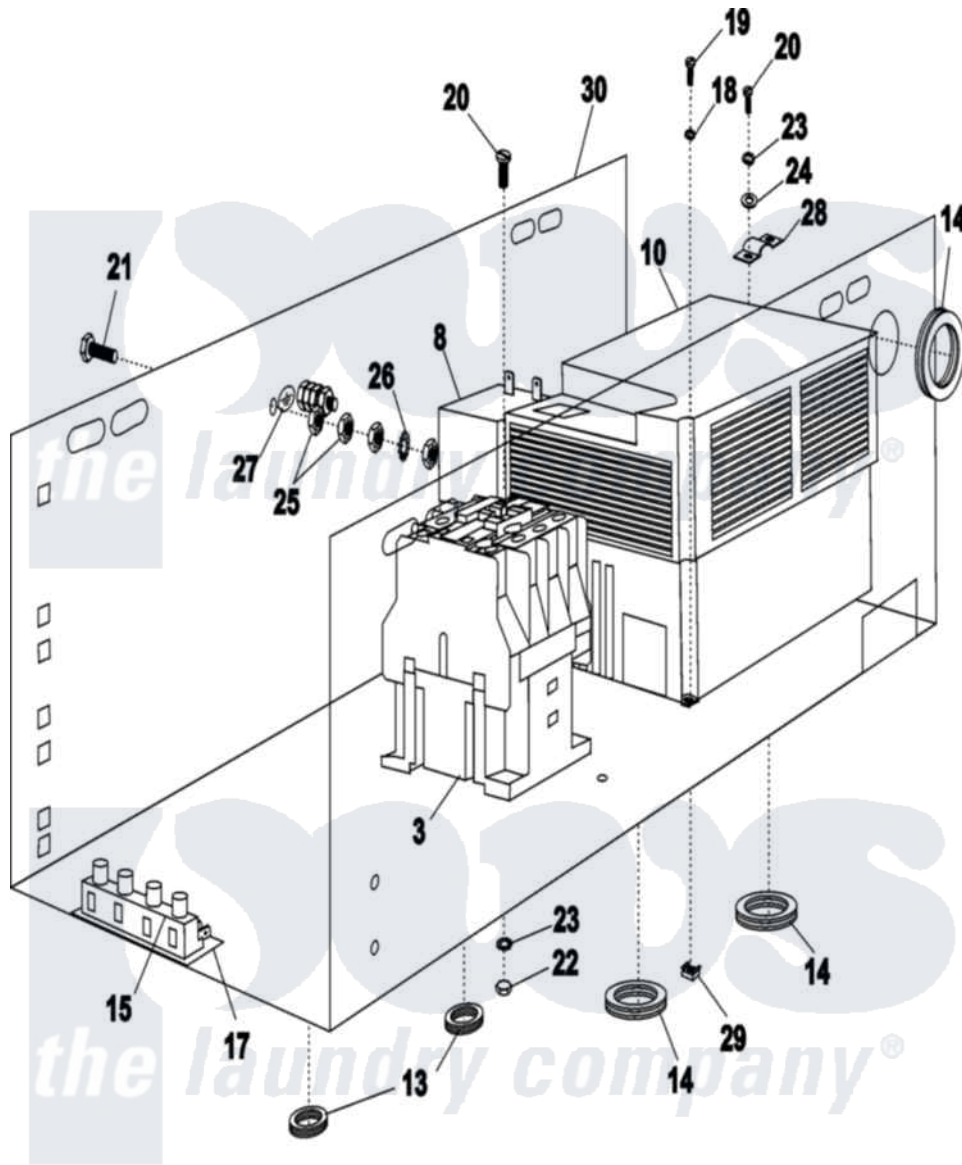

Maytag MFS25PNFTS 09 - ELECTRICAL COMPONENTS

27-Apr-05
516 534

Maytag [Commercial Maytag MFS25PNFTS Washer Parts](#) Parts Diagram 09 - ELECTRICAL COMPONENTS
Click on the part number to view part

Item	Original Part Number	Replaced By	Status	Part Description
003	23003750			Frequency Inverter Contactor
010	23004080			Inverter MIT 1.5kW 1 Phase
"	23004220			Fan, Inverter Freq
"	23004496			Communication Cable
"	W10415735			Inverter MIT 1.5kW 1 Phase, After Series 22 Only
013	23001138			Bushing, Cable Passage
014	23001117			Ring, Rubber
015	23001113			Housing, Connector
017	23001115			Terminal Block Insulation
018	23002862	23001708		Washer
019	23004497			Bolt M5x16
020	23002398	23001089		Screw
021	23002806			Screw
022	23003666	23001014		Nut M4
023	23002438			Washer M4.3
024	23002504			Washer M4

025	23002651	23001312	Mut M6
026	23002425		Locker Washer M6
027	23002505		Plate, Earth
028	23004094		Holder
029	23001448		Nut, Rapid
030	23004163		Door Lock Harness
"	23004386		Panel, Electrical Components
"	23004498		Motor Harness
"	23004499		Harn-Main