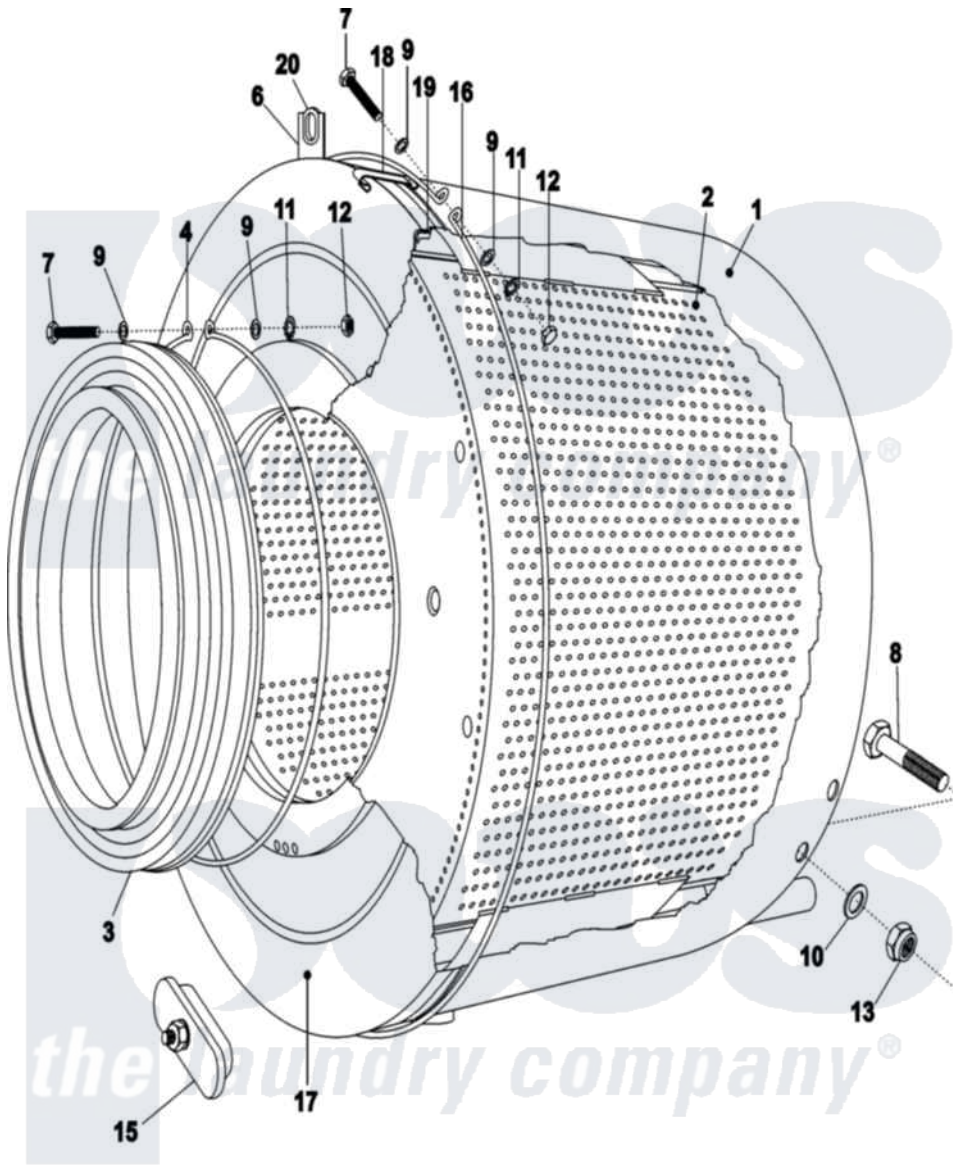

Maytag MFS25PNFTS 10 - TUB AND DRUM

24-May-00
504 752

Maytag [Commercial Maytag MFS25PNFTS Washer Parts](#) Parts Diagram 10 - TUB AND DRUM
Click on the part number to view part

Item	Original Part Number	Replaced By	Status	Part Description
001	23004500			Tub Complete
002	23004501			Drum 25Lb
003	23003536			Housing, Tub
004	23003537			Bellow To Tub Clamp
006	23003539			Balance Switch Grommet
007	23004000			Bolt M6 X 60
008	23003079			Screw
009	23002469	23001309		Washer Lu
010	23002657	23001292		Washer
011	23002756			Lockwasher
012	23003773		Not Available	NUT M6
013	NLA		Not Available	NUT (M12)
015	23001594			Heating Element Hole Plug
016	23004502			Clamp Retaining Ring
017	23004503			Panel, Front Tub
018	23004141			Front Cover Clip