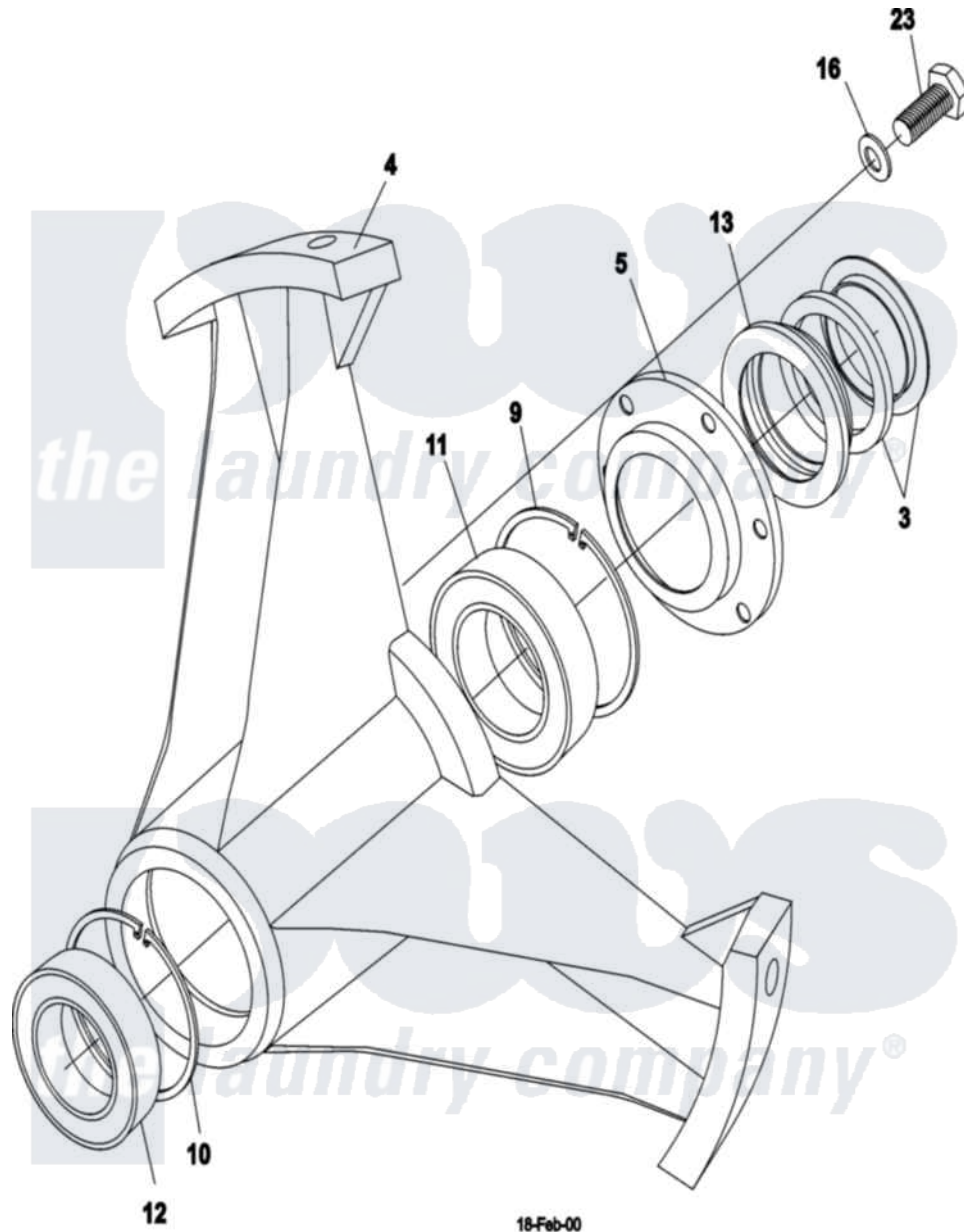

# Maytag MFS25PNFTS 12 - TRUNNION

18-Feb-00  
506 639

Maytag [Commercial Maytag MFS25PNFTS Washer Parts](#) Parts Diagram 12 - TRUNNION  
 Click on the part number to view part

Item	Original Part Number	Replaced By	Status	Part Description
003	23001233	<a href="#">12002779</a>		Water Seal
004	<a href="#">23004510</a>			Housing, Bearing 25Lb
005	<a href="#">23004511</a>			Seal Plate
009	<a href="#">23004039</a>	<a href="#">23003613</a>		Ring, Securing
010	<a href="#">23004512</a>			Retaining, Ring
011	<a href="#">23003615</a>			Front Bearing
012	<a href="#">23004032</a>			Bearing
013	23001234	<a href="#">12002779</a>		Water Seal
016	<a href="#">23002281</a>			Washer M6.4x12x1.6
023	23002279	<a href="#">23002462</a>		Screw Lu