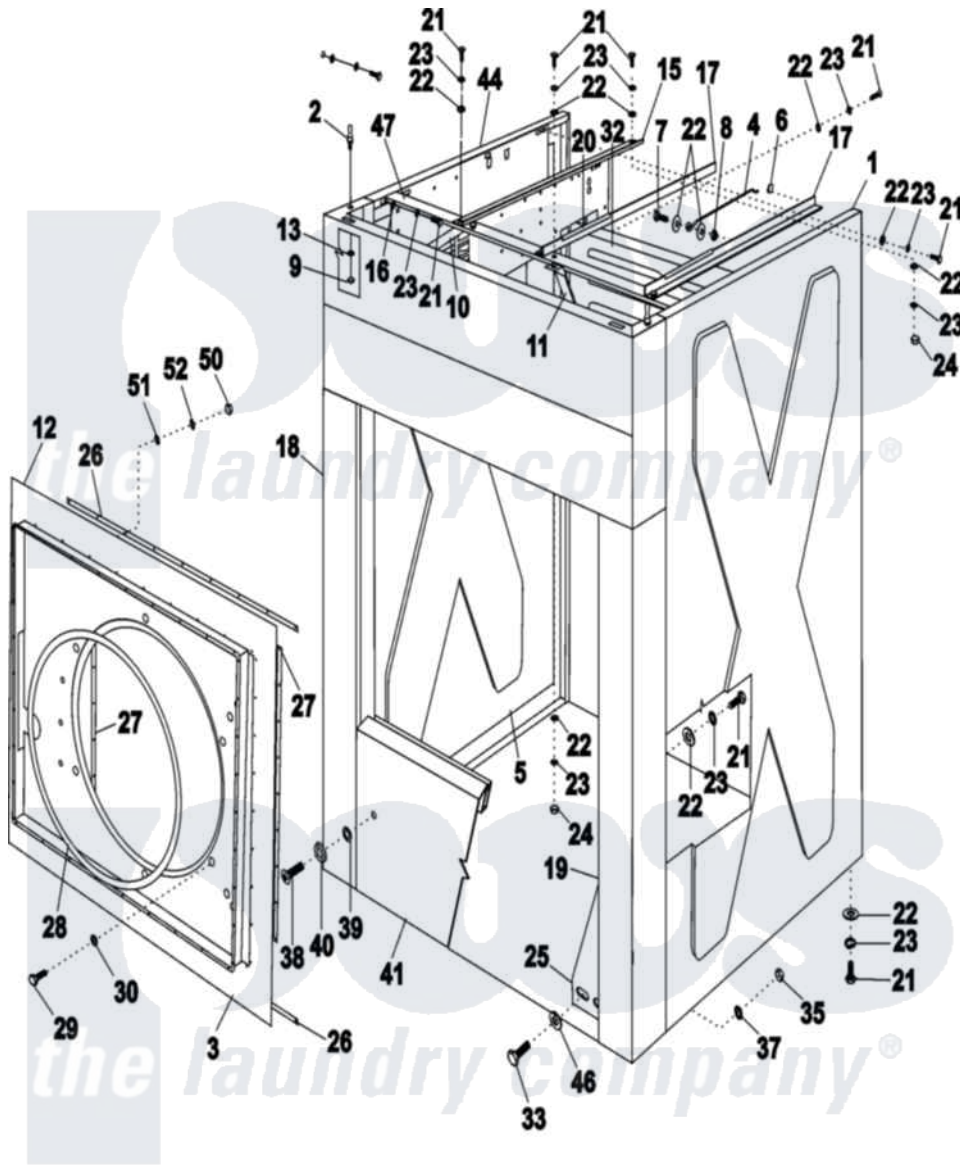

Maytag MFS35PNFTS 02 - CABINET

10-Apr-05
808 300A

Maytag [Commercial Maytag MFS35PNFTS Washer Parts](#) Parts Diagram 02 - CABINET
 Click on the part number to view part

Item	Original Part Number	Replaced By	Status	Part Description
001	23004374			Panel, Side RH
"	23004375			Panel, Side LH
002	23001332			Alignment Pin
003	23003835			Cover, Complete
004	23001330			Rod, Top Panel Support
005	23001567			Sheet, Anti-Vibration
006	23002454			Self Sticking Cable Clip
007	23002463			Screw
008	23001310			Nut, Self Locking
009	23001334	8184504		Nut
010	23004376			Reinforcement-RH Lu
011	23004377			Reinforcement-LH
012	23004378			Rubber Washer
013	23001333	23004485		Lock Washer M5
015	23003883			Holder Contactor Box
016	23003884			Cross Holder

017	23003885		Front To Back Reinforcement
018	23004379		Front Cover, LH
019	23004380		Front Cover, RH
020	23002473		Rubber, Protective
021	23002461		Screw
022	23002469	23001309	Washer Lu
023	23002130	23001158	Lockwasher
024	23001034	Not Available	NUT (M6)
025	23004381		Bracket, LH Front
"	23004382		Bracket, RH Front
026	23003840		Strip, Metal Top
027	23003839		Strip, Metal Sides
028	23002473		Rubber, Protective
029	23003422		Screw, M4x10 Din 966
030	23001204		Washer, Finishing
032	23004383		Rear Panel Complete
"	23004384		Rear Panel Complete
033	23003593		Screw
035	23001266		Nut M8
037	23002439	23001265	Washer
038	23001336	23003478	Screw
039	23002458		Washer
040	23002457		Washer M6
041	23004385		Panel, Service Complete
044	23004386		Panel, Electrical Components
046	23001263		Washer
047	23001159		Washer Lu
050	23003666	23001014	Nut M4
051	23002438		Washer M4.3
052	23002400		Washer