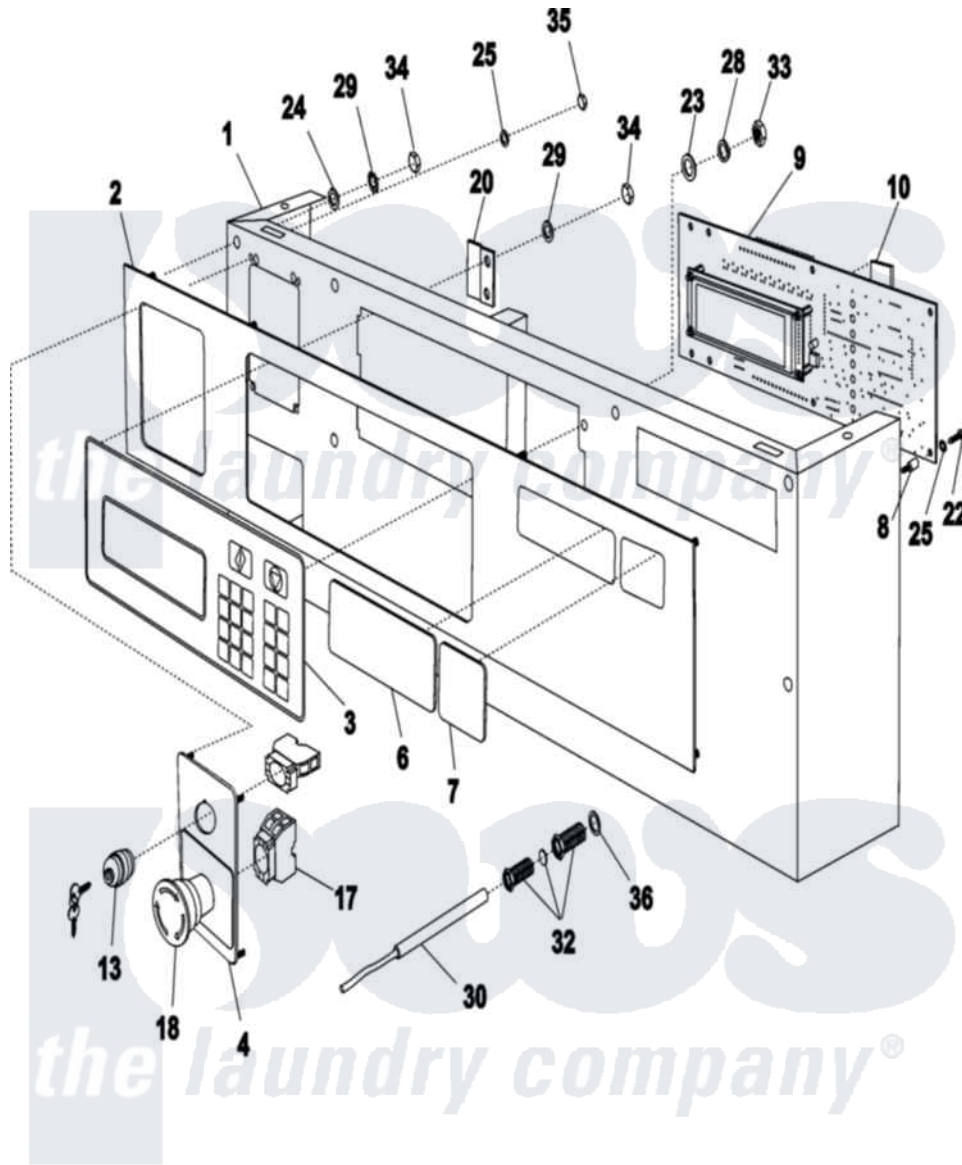

Maytag MFS35PNFTS 03 - CONTROL PANEL

27-Apr-05
523 255

[Maytag Commercial Maytag MFS35PNFTS Washer Parts](#) Parts Diagram 03 - CONTROL PANEL
Click on the part number to view part

Item	Original Part Number	Replaced By	Status	Part Description
001	23004387			Bracket, Control Panel
002	23004388			Panel, Facia
003	23004133			Key Board, Full Control
004	23004389			Plate, Insert
006	23004390		Not Available	LOGO, LABEL
007	23004391		Not Available	LABEL, INSERT
008	23004134			Spacer M3xm5x3
009	23003991			Mcg Controller
010	W10165009			MC4 Coin Program Chip
"	W10304859			Programming Chip W/Software
013	23001082	12001896		Kit- Key S
017	23004137			Contact Block
018	23004136			Stop Button Emergency
020	23003871			Mounting Bracket
022	23001131			Screw
023	23001708			Washer

024	23002504		Washer M4
025	23001054		Washer, Locking
028	23001333	23004485	Lock Washer M5
029	23001013		Lock Washer External Teeth M4
030	23003831		Temperature Sensor
032	23003807		Temperature, Sensor Holder
033	23001334	8184504	Nut
034	23001055	23001014	Nut M4
035	23001053		Nut
036	23002179		Washer Nut M14
037	23004164		Connector Liq Soap Lu