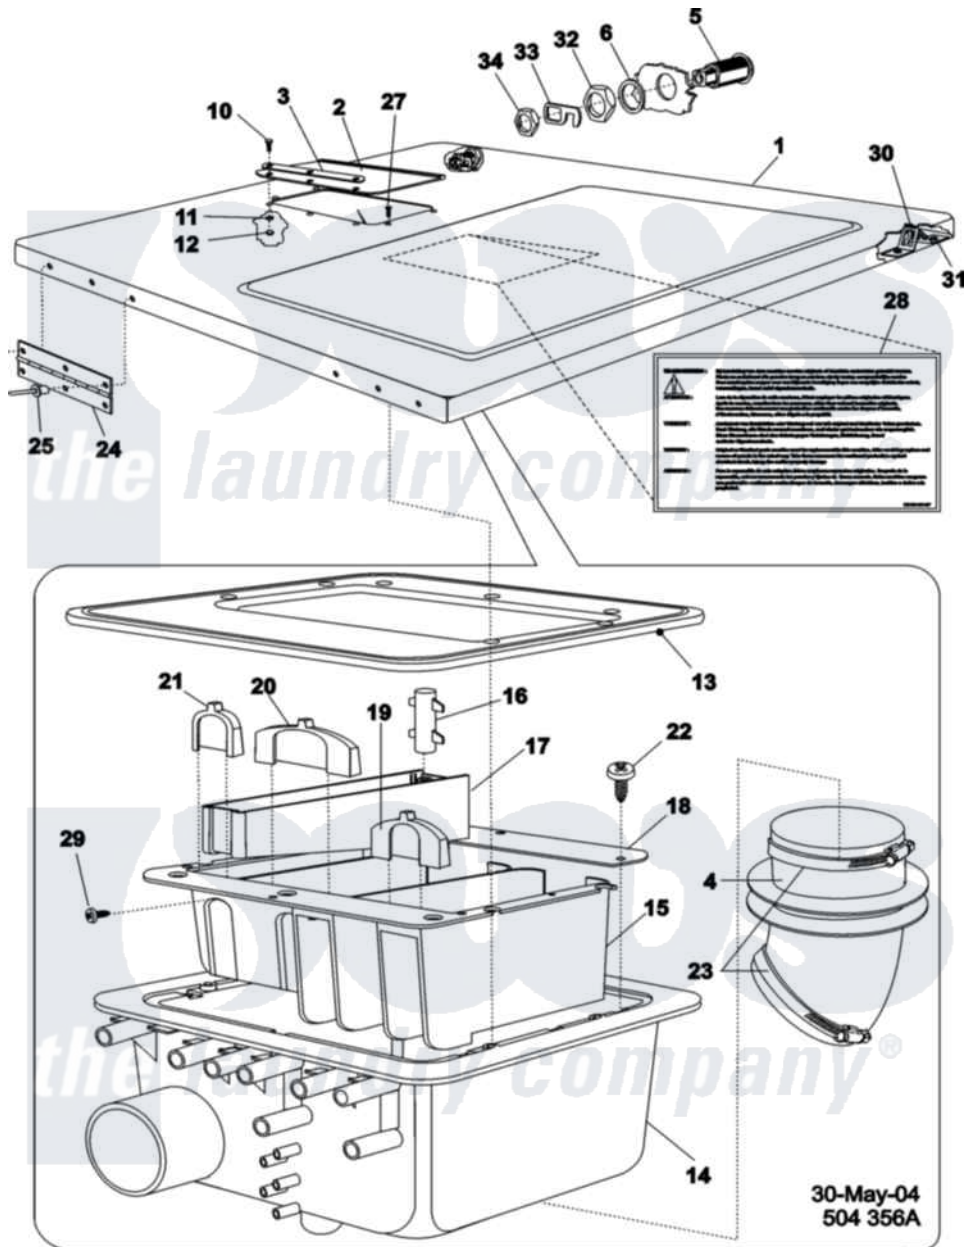

Maytag MFS35PNFTS 04 - SOAP HOPPER

Maytag Commercial Maytag MFS35PNFTS Washer Parts Parts Diagram 04 - SOAP HOPPER
 Click on the part number to view part

Item	Original Part Number	Replaced By	Status	Part Description
001	23004392			Cover, Top Complete
"	23004393			Cover, Top
002	23001003			Rubber Cover, Soap Box
003	23003781			Dispenser Cover Retainer
004	23004115			Rubber, Tub Soap Hopper
005	23001006			Lock, Top Panel
006	23001007			Washer M21x27x1
010	23001012			Screw
011	23001636	23002674		Spring, Lock Washer
012	23001014			Nut M4
013	23001015			Rubber Seal, Soap Box
014	23001016			External Soap Hopper
015	23001017			Soap Hopper Insert
016	23001018			Syphon Hose
017	23001019			Fabric Softner Insert
018	23001020			Insert Retainer

019	23001021		Prewash Diverter
020	23001022		Mainwash Diverter
021	23001023		Fabric Softner Diverter
022	23001024	23003782	Screw 3 Stainless Steel Lu
023	23001025		Clamp, Hose
024	23004103		Hinge
025	23004105		Rivet 4x6, 3
027	23003484		Screw
028	23001550		Sticker, Service Warning
029	23002318		Screw, Pan Head
030	23001032		Spring Clip
031	23001033		Rivets, Blind Lu
032	23001008		Nut, Lock
033	23001009		Hook, Lock
034	23001011		Nut