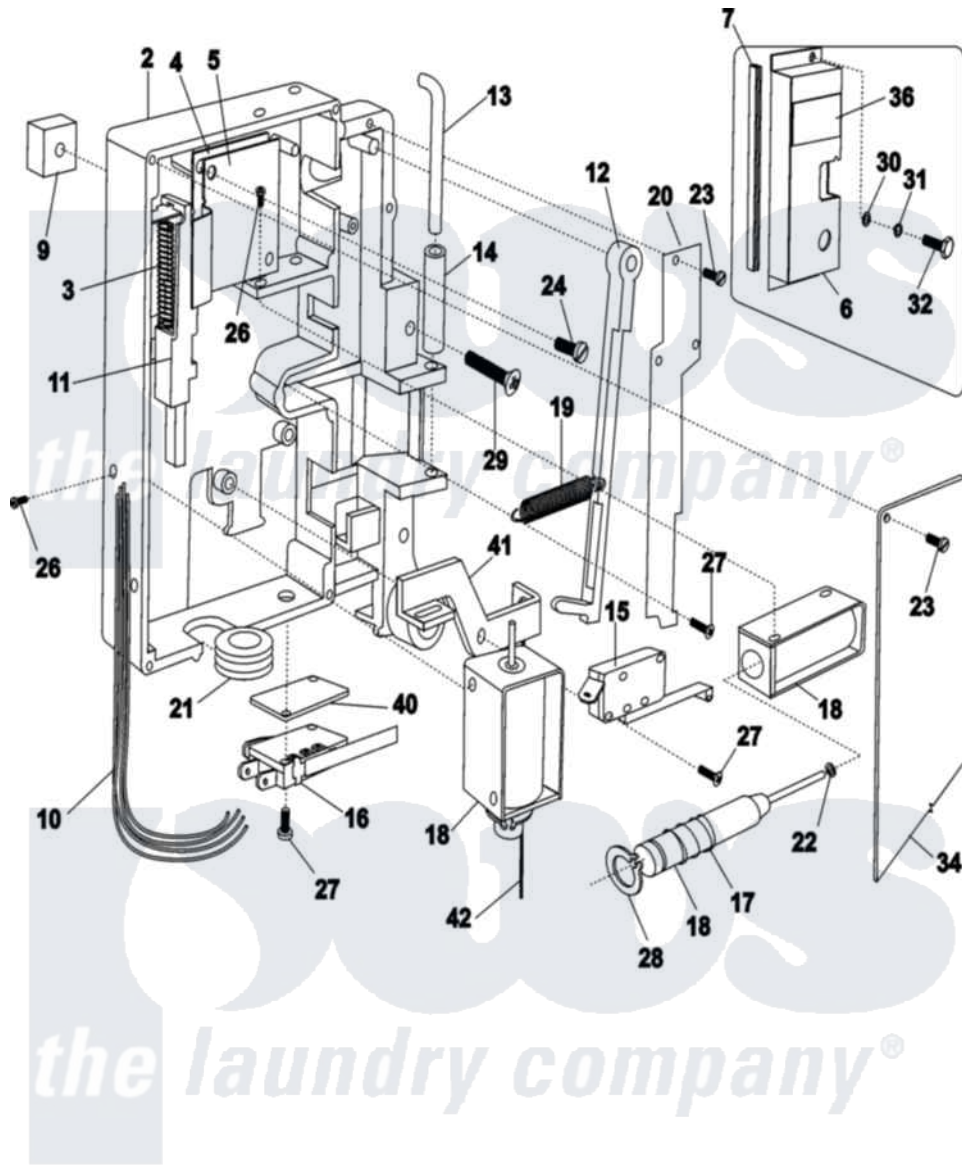

Maytag MFS35PNFTS 05 - DOOR LOCK

10-Apr-05
508 897B

Maytag [Commercial Maytag MFS35PNFTS Washer Parts](#) Parts Diagram 05 - DOOR LOCK
Click on the part number to view part

Item	Original Part Number	Replaced By	Status	Part Description
001	23003861			Door Lock Complete
002	Y23002898			Ground, Plate Lock
003	23003106			Spring, Doorlock
004	23003107			Lock Hookmtg Plate Bottom
005	23003108			Lock Hook Mtg Plate Top
006	23003864			Outer Door Lock Cover
007	23002473			Rubber, Protective
009	23003110			Washer
010	23004400			Harn, Door Lock
011	23001140			Small Lock Hook
012	23002899			Handle, Locking Part
013	23001142			Retainer, Lock Tube
014	23001143			Tube, Lock
015	23003112	23002337		Microswitch, Lever
016	23001145			Microswitch, Lever
017	23002903			Spring, Locking Part

018	23001146		Coil
019	23002900		Spring, Locking Part
020	23001149		Leaf Spring, Latch Bar
021	23001138		Bushing, Cable Passage
022	23001136		Washer
023	23003113	23002869	Screw
024	23003114		Screw Lu
026	23002869		Screw
027	23003115	23001131	Screw
028	23001137		Ring, Retaining
029	23003116		Screw
030	23002424		Washer M6.4
031	23002130	23001158	Lockwasher
032	23002422	23001157	Bolt
034	23004351		Door Lock Cover Plate
036	NLA	Not Available	LABEL (WARNING)
040	23003863		Microswitch Insulating Washer
041	23001153		Lever, Emergency Opening
042	23002901	23001152	Cord, Emergency Opening