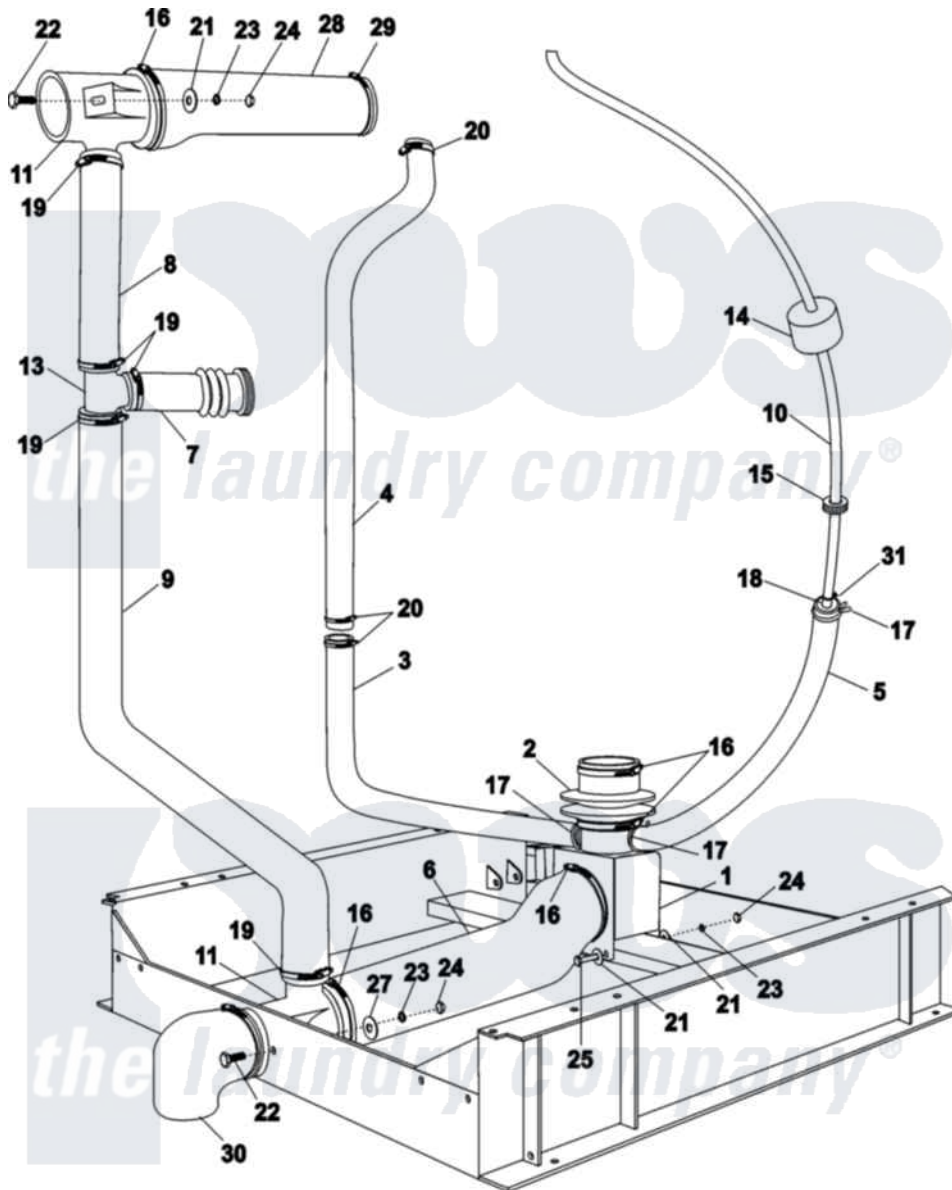

Maytag MFS35PNFTS 06 - WATER SYSTEM AND DRAIN VALVE

18-Feb-00
504 358

Maytag [Commercial Maytag MFS35PNFTS Washer Parts](#) Parts Diagram 06 - WATER SYSTEM AND DRAIN VALVE
Click on the part number to view part

Item	Original Part Number	Replaced By	Status	Part Description
001	23001244			Valve, Drain
"	23002321			Motor, Drain
"	W10126968			Drain Valve Housing 3"
002	23002907	23001245		Tub To Drain Hose
003	23001246			Lower Pressure Switch Hose
004	23001549			Hose, Outlet Lu
005	23003035			Elbow
006	23001248			Hose, Drain
007	23001250			Corrugated Vent Hose
008	23001251			Lower Overflow Hose
009	23001251			Lower Overflow Hose
010	23001252			Upper Pressure Switch Hose
011	23001253			Tee, Drain
013	23001255			Tee, Overflow Hose
014	23004491			Foam Rubber Aquastate
015	23003487			Washer, Rubber

016	23001258	696392	Hose Clamp
017	23001259		Clamp, Corbin
018	23001260		Pressure Switch Hose Fitting
019	23001750		Ring, Clamp
020	23001262	616099	Clamp
021	23001263		Washer
022	23003593		Screw
023	23002439	23001265	Washer
024	23001266		Nut M8
025	23002908		Screw
027	23003491		Washer
028	23001254	23004241	Hopper To T-Hose
029	23001258	696392	Hose Clamp
030	23002015		Elbow
031	NLA	Not Available	RING, CORBIN