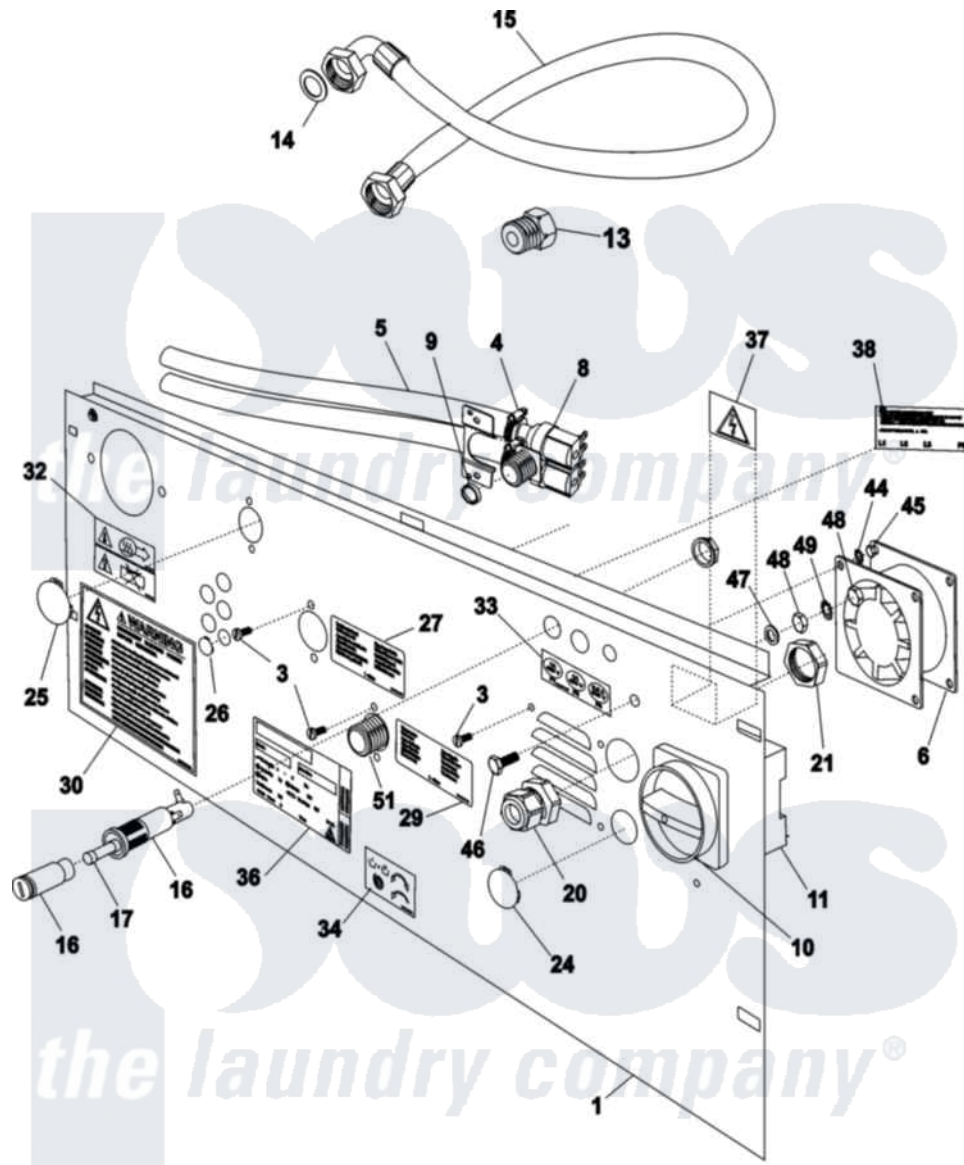

Maytag MFS35PNFTS 07 - REAR PANEL

31-Jan-06
504 360B

Maytag [Commercial Maytag MFS35PNFTS Washer Parts](#) Parts Diagram 07 - REAR PANEL
Click on the part number to view part

Item	Original Part Number	Replaced By	Status	Part Description
001	23004394			Panel, Rear
003	NLA		Not Available	SCREW (M4X6)
004	23001506	596669		Clamp, Manifold
005	23001507			Waterhose
006	23002165			Ventilator
008	23001455			Valve, Two Way
009	23003498			Filter, Valve
010	23003497			Main Switch Knob
011	23003500			Switch, Main
014	23002921			Washer, Fill Hose
015	23001523			North American, Hose
016	23002210			Holder, Fuse
017	23003495	22001555		Fuse
020	23004395			Large Strain Relief M25
"	23004396			Small Strain Relief M16
021	23004397			Large Strain Relief Nut M25

"	23004398		Small Strain Relief Nut M16
024	23003785		Plug
"	23003997	23002243	Plug, Universal
"	NLA	Not Available	BLIND, UNIVERSAL
025	23001476		Plug, Water Inlet
026	23002795		Plug
027	23001469		Sticker, Hot Water
029	NLA	Not Available	STICKER, COLD HARD WATER
030	23001465		Sticker, Electricity Warning
032	23002053		Label, Warning Vent Out
033	NLA	Not Available	STICKER (1A)
034	23001468		Sticker, Spin Direction
036	23004399		Serial Label
037	23002920		Plate, Index
038	NLA	Not Available	LABEL, TERMINAL
046	23001311	23002806	Screw
047	23001313	23003767	Washer Brass
048	23001312		Mut M6
049	23001028	23002756	Lockwasher
051	23002924		T-Part