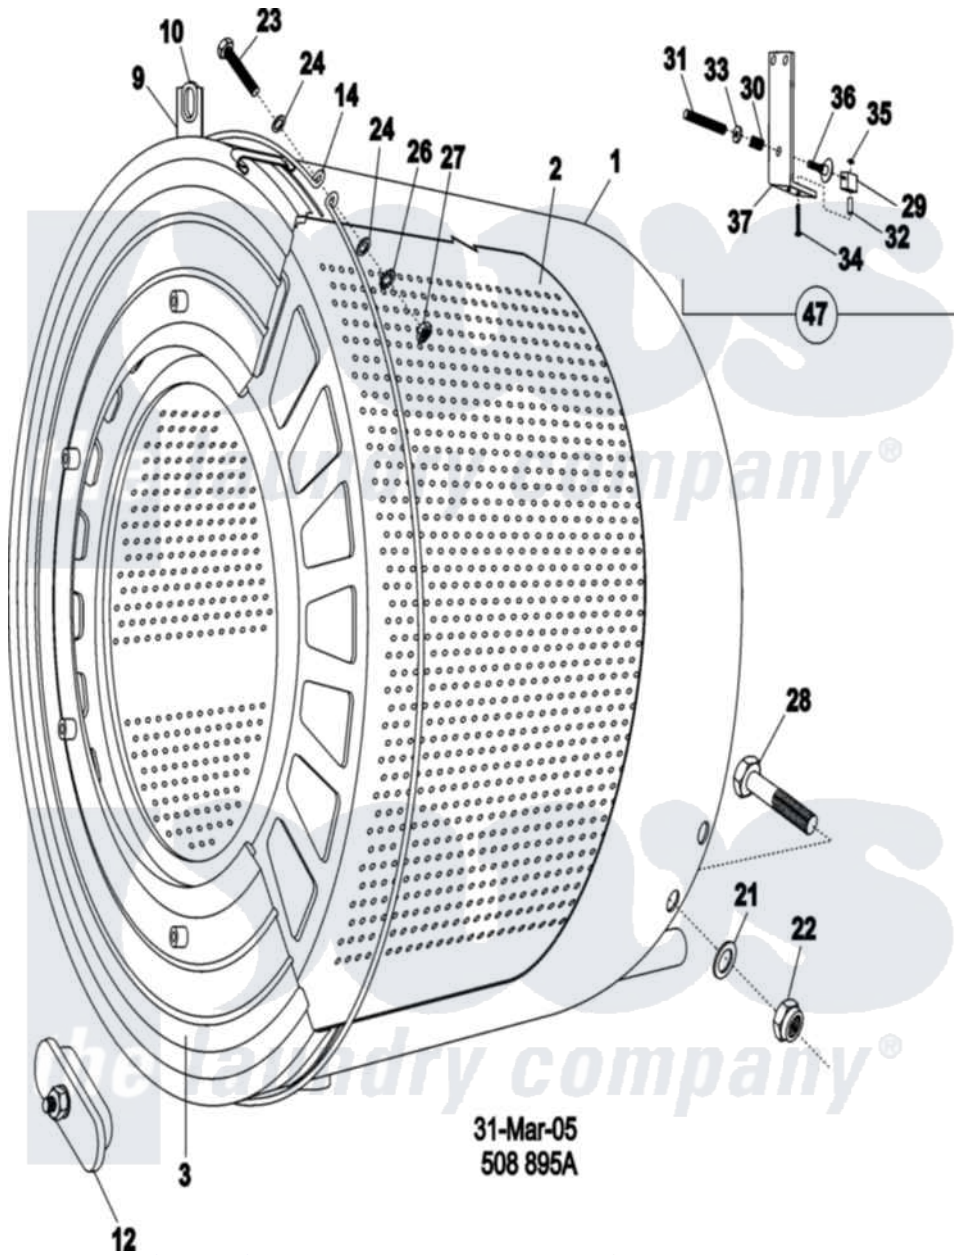

Maytag MFS35PNFTS 10 - WASH DRUM AND TUB

Maytag [Commercial Maytag MFS35PNFTS Washer Parts](#) Parts Diagram 10 - WASH DRUM AND TUB
 Click on the part number to view part

Item	Original Part Number	Replaced By	Status	Part Description
001	23003897			Tub
002	23004410			Drum, Inner Tub
003	23004411			Plate, Front Outer Drum
"	23004522	23004148		Tub Front Gasket
009	23003911			Balance Switch Grommet Support
010	23003539			Balance Switch Grommet
012	23001594			Heating Element Hole Plug
014	23004142			Clamp li
021	NLA		Not Available	WASHER
022	NLA		Not Available	NUT (M16)
023	23003541			Screw
024	23001309			Washer Lu
026	23001028	23002756		Lockwasher
027	23003606			Nut
028	23004523			Bolt M16x70
029	23003899			Out Of Balance Switch

030	23003900	Small Balance Switch Spring
031	23003901	Large Balance Switch Spring
032	23003902	Spacer M7x10
033	23002951	Washer, Fiber
034	23003903	Screw M3x25
035	23001053	Nut
036	23003904	Balance Switch Spring Holder
037	23003905	Support Tilt Switch
047	23004414	Tilt Switch Complete