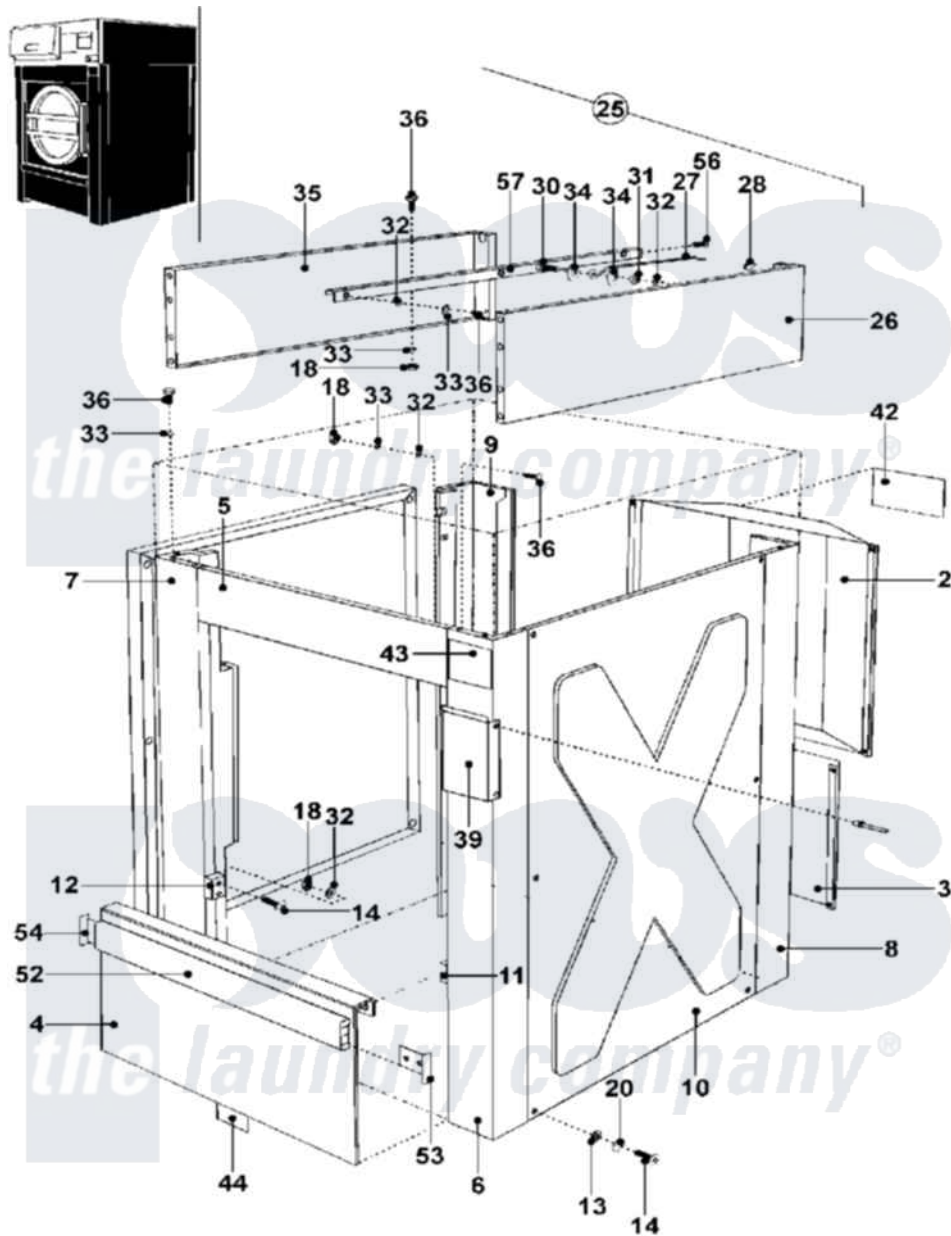

# Maytag MFS50PNDVS 02 - CABINET

Maytag [Commercial Maytag MFS50PNDVS Washer Parts](#) Parts Diagram 02 - CABINET  
 Click on the part number to view part

Item	Original Part Number	Replaced By	Status	Part Description
002	<a href="#">23002997</a>			Cover, Upper
003	<a href="#">23002998</a>			Cover, Rear
004	<a href="#">23003826</a>			Cover, Front Lower
005	<a href="#">23003827</a>			Cover, Front Upper
006	<a href="#">23003828</a>			Cover, Front Right Front
007	<a href="#">23003829</a>			Cover, Front Left Front
008	<a href="#">23003004</a>			Cover, Corner
009	<a href="#">23003005</a>			Cover, Corner
010	<a href="#">23003006</a>			Cover, Side
011	<a href="#">23003007</a>			Support, Plastic
012	<a href="#">23003008</a>			Support, Plastic
013	NLA		Not Available	WASHER
014	<a href="#">23002375</a>			Screw
018	23002470		Not Available	WASHER
020	<a href="#">23002457</a>			Washer M6
025	<a href="#">23003010</a>			Cover

026	<a href="#">23003011</a>		Cover
027	<a href="#">23001330</a>		Rod, Top Panel Support
028	NLA	Not Available	HOOK, STICK
030	<a href="#">23002463</a>		Screw
031	23002471	<a href="#">23001310</a>	Nut, Self Locking
032	23002282	<a href="#">23001027</a>	Washer
033	<a href="#">23002440</a>		Washer, Spring Lock
034	<a href="#">23003012</a>		Washer Lu
035	NLA	Not Available	COVER
036	<a href="#">23002461</a>		Screw
039	NLA	Not Available	POCKET
042	<a href="#">23001550</a>		Sticker, Service Warning
043	NLA	Not Available	NOTICE, LABEL
044	NLA	Not Available	LABEL, FLASH
052	<a href="#">23002411</a>		Profile
053	<a href="#">23002410</a>		Bar, Side
054	<a href="#">23002409</a>		Bar, Inside
056	<a href="#">23002861</a>		Screw Lu
057	NLA	Not Available	HOLDER (COMPLETE)