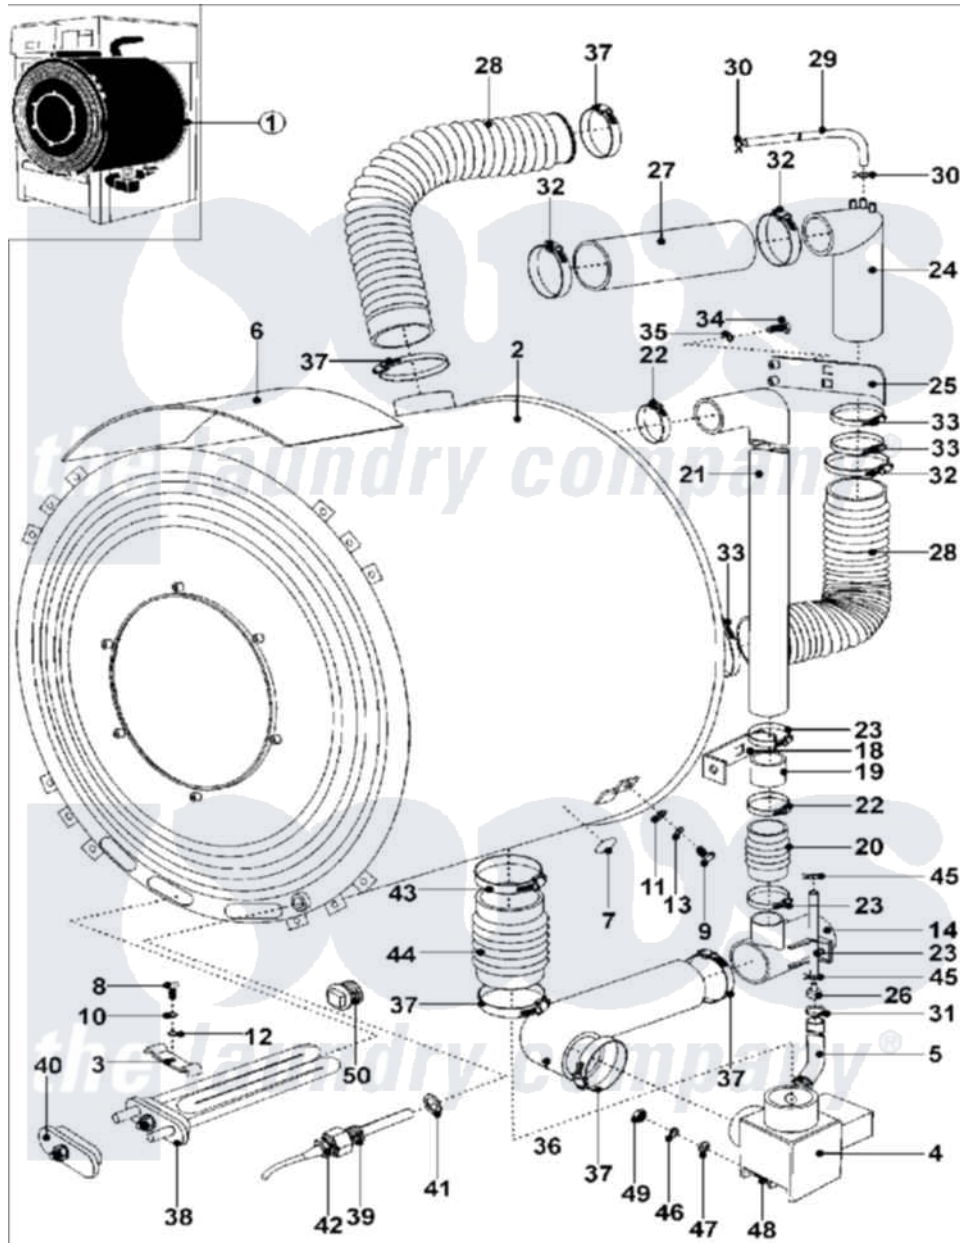

# Maytag MFS50PNDVS 03 - BASKET AND OUTER SHELL ASSY

Maytag Commercial Maytag MFS50PNDVS Washer Parts Parts Diagram 03 - BASKET AND OUTER SHELL ASSY  
 Click on the part number to view part

Item	Original Part Number	Replaced By	Status	Part Description
001	<a href="#">23003032</a>			Drum, Outer
002	<a href="#">23003033</a>			Drum, Outside
003	NLA		Not Available	GRIP
004	<a href="#">23001244</a>			Valve, Drain
005	<a href="#">23003035</a>			Elbow
006	<a href="#">23003036</a>			Plate, Black
007	<a href="#">23002505</a>			Plate, Earth
008	<a href="#">23001781</a>	<a href="#">23001179</a>		Screw
009	<a href="#">23001733</a>			Screw
010	<a href="#">23002129</a>			Washer
011	23002282	<a href="#">23001027</a>		Washer
012	<a href="#">23002674</a>			Spring, Lock Washer
013	<a href="#">23002440</a>			Washer, Spring Lock
014	<a href="#">23001253</a>			Tee, Drain
018	NLA		Not Available	HOLDER, OVERFLOW HOSE
019	<a href="#">23003038</a>			Tube