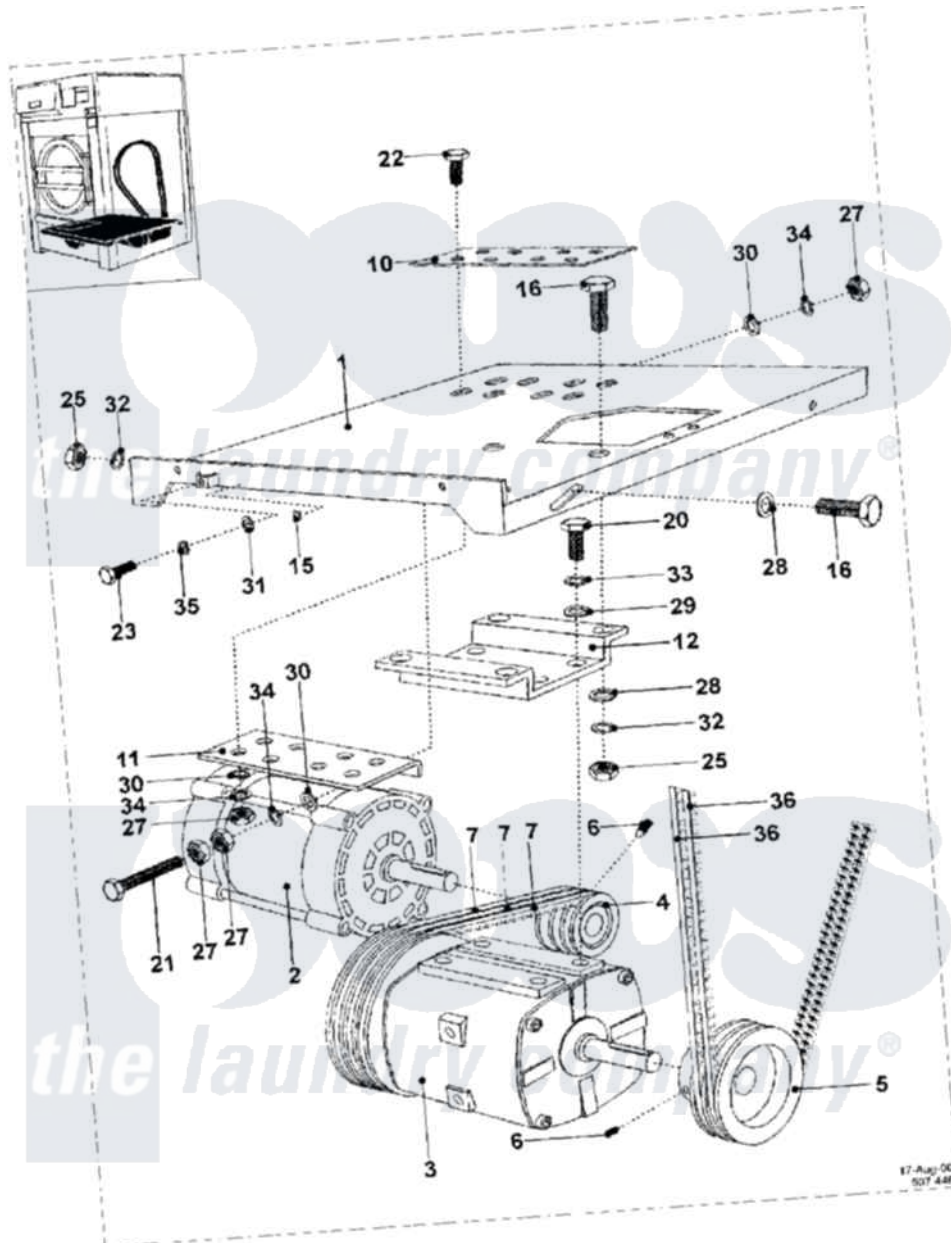

Maytag MFS50PNDVS 07 - MOTOR AND BASKET PULLEY

Maytag Commercial Maytag MFS50PNDVS Washer Parts Parts Diagram 07 - MOTOR AND BASKET PULLEY
 Click on the part number to view part

Item	Original Part Number	Replaced By	Status	Part Description
001	23003083			Plate, Drive
002	23003084			Motor, Wash
003	23003085			Motor, Spin Lu
004	23003086			V-Pulley, Wash Motor
005	23003087			V-Pulley, Spin Motor
006	23001658			Screw
007	23003093			V-Belt
010	NLA		Not Available	WASHER
011	NLA		Not Available	HOLDER, WASHING MOTOR
012	23003090			Bridge
015	23002505			Plate, Earth
016	23002661	23001283		Bolt
020	23002648	23001577		Bolt Lu
021	NLA		Not Available	SCREW (M8X80)
022	23002434			Screw
023	23001733			Screw

025	NLA		Not Available	NUT (M12)
027	23002435	23001266		Nut M8
028	23002657	23001292		Washer
029	23002655			Washer
030	23002653	23001203		Washer
031	23002282	23001027		Washer
032	23002658			Washer
033	23002654			Washer
034	23002439	23001265		Washer
035	23002440			Washer, Spring Lock
036	23003854			V-Belt Lu
037	NLA		Not Available	SHIELD, MOTOR