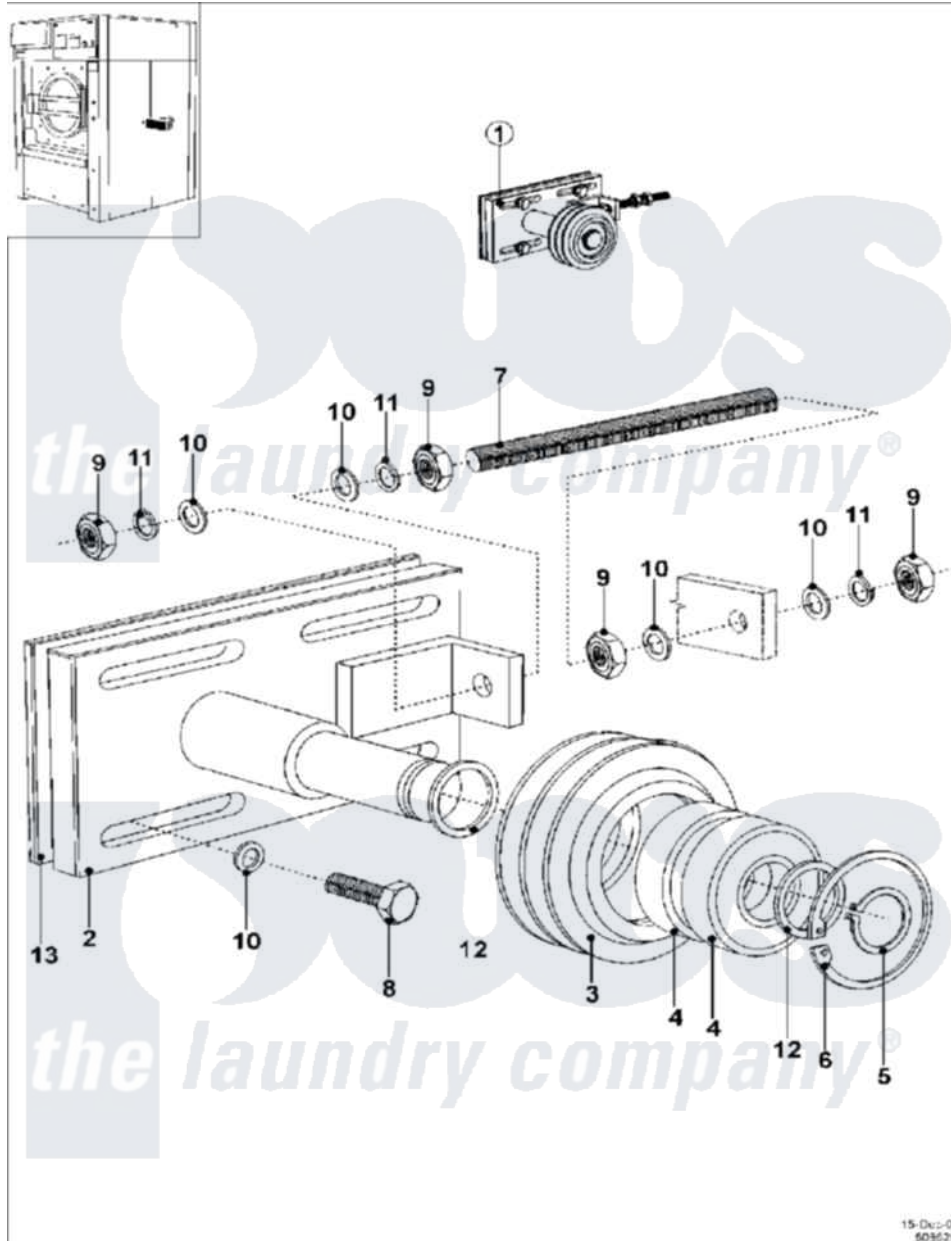

Maytag MFS50PNDVS 08 - IDLER PULLEY

Maytag Commercial Maytag MFS50PNDVS Washer Parts Parts Diagram 08 - IDLER PULLEY
 Click on the part number to view part

15-Dec-00
503623

Item	Original Part Number	Replaced By	Status	Part Description
001	23003225			Roller, Tension
002	23002663			Tension Roller
003	23003226			Roller
004	23002665			Bearing 6305-2RS1/C3
005	23003855			Ring, Retaining 25
006	23003856			Ring, Retaining 62
007	23002248			Bolt, Tub Front Adjusting
008	NLA		Not Available	SCREW (M12X30)
009	NLA		Not Available	NUT (M12)
010	23002657	23001292		Washer
011	23002658			Washer
012	NLA		Not Available	WASHER
013	23003857			Plate