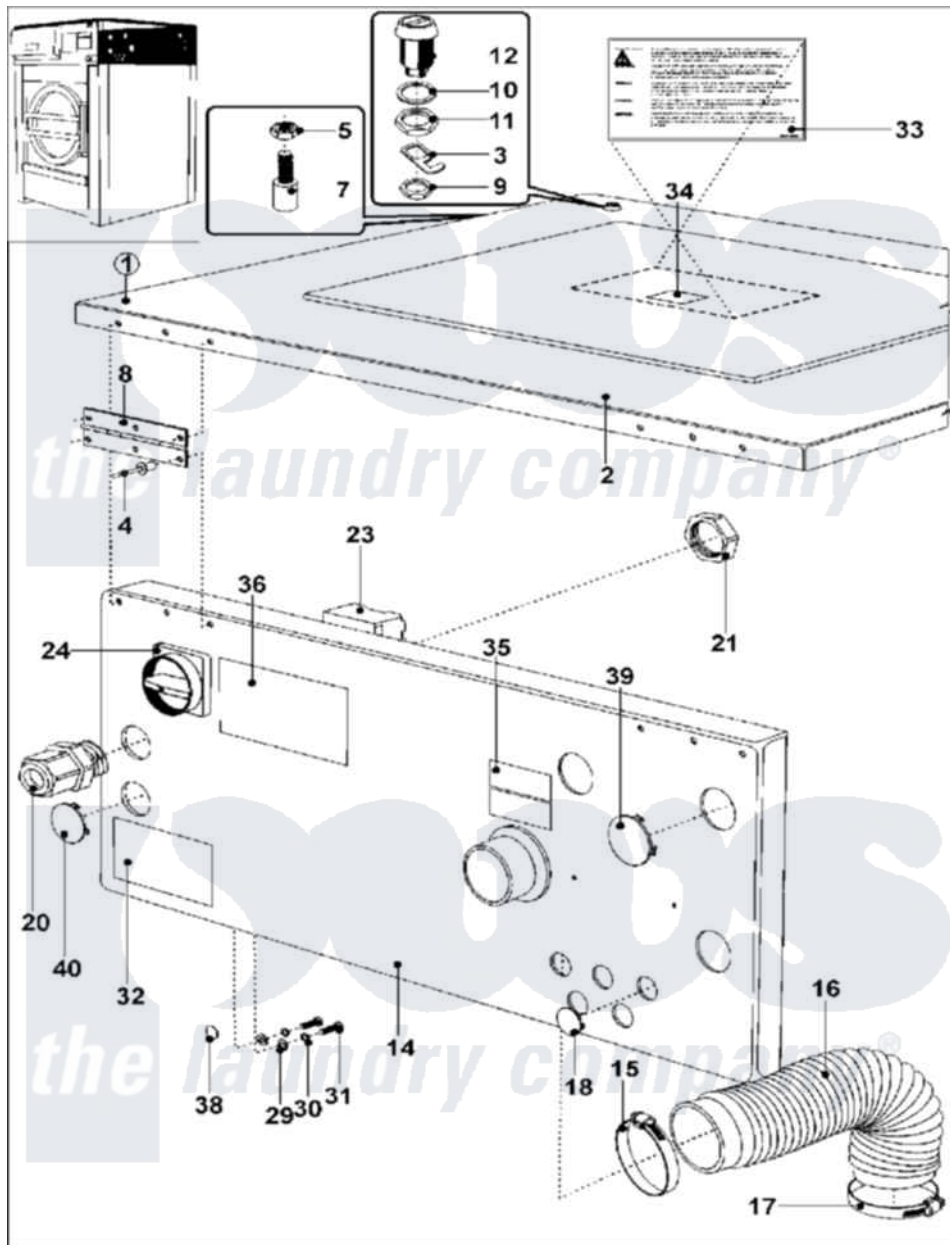

Maytag MFS50PNDVS 12 - TOP COVER

Maytag [Commercial Maytag MFS50PNDVS Washer Parts](#) Parts Diagram 12 - TOP COVER
 Click on the part number to view part

| Item | Original Part Number | Replaced By | Status | Part Description |
|------|--------------------------|--------------------------|---------------|------------------------|
| 001 | NLA | | Not Available | COVER (COMPLETE) |
| 002 | NLA | | Not Available | COVER, WASHING MACHINE |
| 003 | 23002451 | | | Pawl |
| 004 | NLA | | Not Available | RIVET/CRANK (4 X 7.5) |
| 005 | 23002399 | 23001014 | | Nut M4 |
| 007 | NLA | | Not Available | PIN, GUIDING |
| 008 | NLA | | Not Available | HINGE, COVER |
| 009 | 23001011 | | | Nut |
| 010 | 23001007 | | | Washer M21x27x1 |
| 011 | 23001008 | | | Nut, Lock |
| 012 | 23001006 | | | Lock, Top Panel |
| 014 | 23003136 | | | Valves, Cover |
| 015 | 23001261 | 616099 | | Clamp |
| 016 | 23003042 | | | Hose, Rubber |
| 017 | 23001256 | 34001289 | | Clamp, Hose |
| 018 | NLA | | Not Available | PLUG (13) |

| | | | |
|-----|--------------------------|---------------|------------------------------|
| 020 | NLA | Not Available | INLET, STUFFING |
| 021 | 23003138 | | Nut |
| 023 | 23003502 | | Switch, Main |
| 024 | 23003497 | | Main Switch Knob |
| 029 | 23002726 | | Washer |
| 030 | 23002440 | | Washer, Spring Lock |
| 031 | 23001733 | | Screw |
| 032 | 23001465 | | Sticker, Electricity Warning |
| 033 | 23001550 | | Sticker, Service Warning |
| 034 | NLA | Not Available | LABEL, FLASH |
| 035 | NLA | Not Available | LABEL, VENT OUT |
| 036 | NLA | Not Available | LABEL, WARNING (IMPORT) |
| 038 | 23002505 | | Plate, Earth |
| 039 | 23002795 | | Plug |
| 040 | 23002243 | | Plug, Universal |