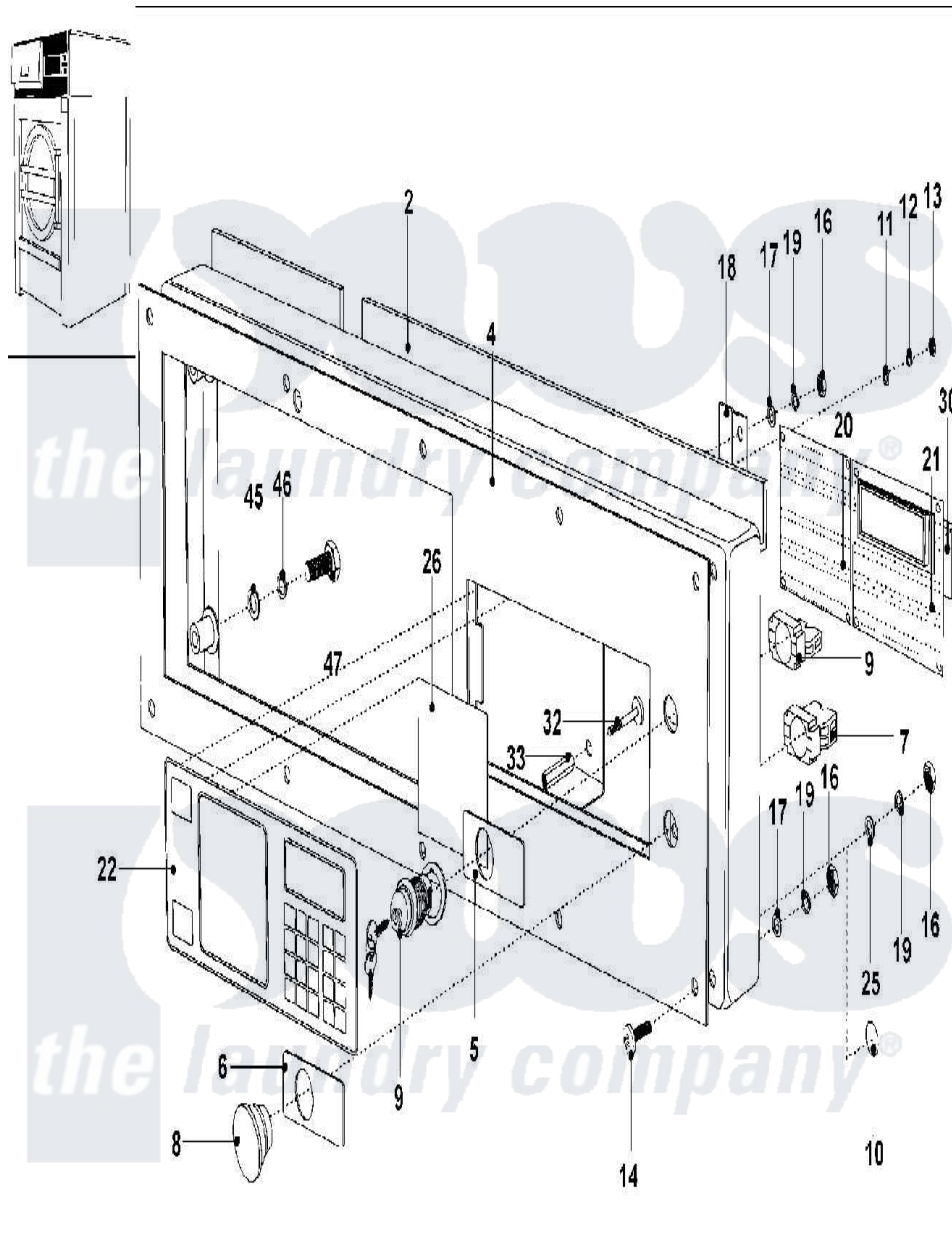

Maytag MFS50PNDVS 13 - CONTROL PANEL

Maytag Commercial Maytag MFS50PNDVS Washer Parts Parts Diagram 13 - CONTROL PANEL
 Click on the part number to view part

Item	Original Part Number	Replaced By	Status	Part Description
002	23003867			Cover, Program
004	23003868			Panel, Facia
005	23003869		Not Available	LABEL, RUN
006	23003870		Not Available	LABEL, STOP
007	23001075	23002331		Contactora, Central Stop
008	23001078	23002331		Contactora, Central Stop
009	23001082	12001896		Kit- Key S
010	23002505			Plate, Earth
011	23002865	23001054		Washer, Locking
012	NLA		Not Available	WASHER
013	23002958			Nut M3
014	23002721			Screw
016	23003666	23001014		Nut M4
017	23002438			Washer M4.3
018	23003871			Mounting Bracket
019	23002400			Washer

020	23003819		Power Board
021	23003820	23003819	Power Board
022	23003821		Keyboard
025	23002129		Washer
026	NLA	Not Available	LABEL, PROGRAM
030	23003822		Microprocessor Chip
032	23003872		Screw, Thumb
033	23003873		Sleeve
045	23003774	23002756	Lockwasher
046	23002440		Washer, Spring Lock
047	23002649		Screw