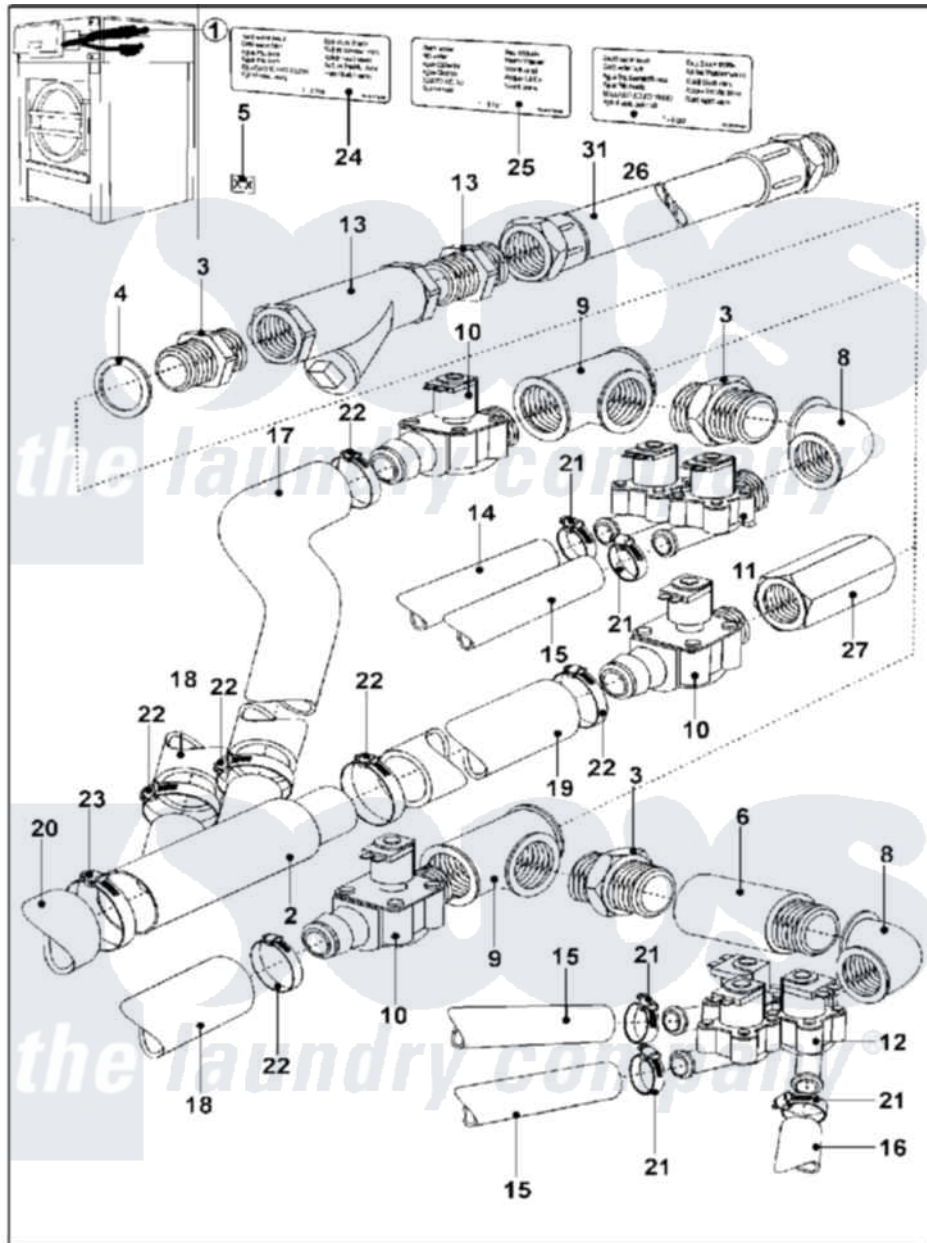

Maytag MFS50PNDVS 15 - SOAP INJECTION AND ACCESSORIES

Maytag [Commercial Maytag MFS50PNDVS Washer Parts](#) Parts Diagram 15 - SOAP INJECTION AND ACCESSORIES
 Click on the part number to view part

Item	Original Part Number	Replaced By	Status	Part Description
001	23003162			System, Filling
002	23003163			Tube, Connection
003	23001482			Connection
004	NLA		Not Available	WASHER
005	NLA		Not Available	PLATE, INDEX
006	23001484			Extension, Brass Pipe Thread
008	23001756			Elbow
009	23001485			Tee, 3/4" Pipe Thread
010	23002071			Valve, Inlet
011	23003875			Valve, 2 Way
012	23003876			Valve 3-Way
013	23003166			Filter
014	23001507			Waterhose
015	23001507			Waterhose
016	23001507			Waterhose
017	23001740			Hose

018	23001740		Hose
019	23001740		Hose
020	23002755		Hose
021	23001506	596669	Clamp, Manifold
022	23001262	616099	Clamp
023	23001261	616099	Clamp
024	23001471		Sticker, Cold Soft Water
025	23001469		Sticker, Hot Water
026	NLA	Not Available	STICKER, COLD HARD WATER