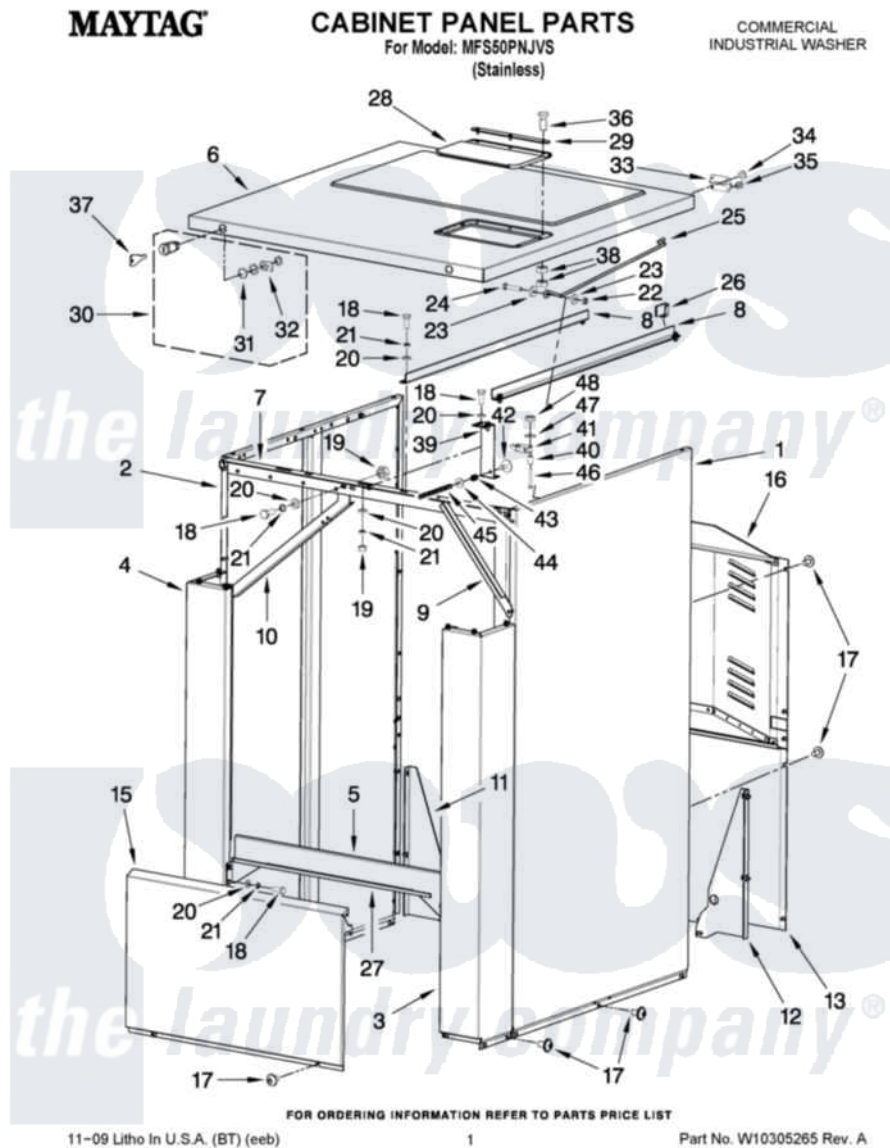

# Maytag MFS50PNJVS 01 - CABINET PANEL PARTS

Maytag [Commercial Maytag MFS50PNJVS Washer Parts](#) Parts Diagram 01 - CABINET PANEL PARTS  
Click on the part number to view part

Item	Original Part Number	Replaced By	Status	Part Description
1	<a href="#">W10286276</a>			Right Side Panel Complete
2	<a href="#">W10286277</a>			Left Side Panel Complete
3	<a href="#">W10286278</a>			Right Frontcorner Complete
4	<a href="#">W10286279</a>			Left Front Corner Complete
5	<a href="#">W10286280</a>			Service Panelholder
6	<a href="#">W10286281</a>			Top Cover Complete
7	<a href="#">W10286282</a>			Top Cabinet Reinforcement
8	<a href="#">23003885</a>			Front To Back Reinforcement
9	<a href="#">W10286283</a>			Right Cabinet Reinforcement
10	<a href="#">W10286284</a>			Left Cabinet Reinforcement
11	<a href="#">W10286285</a>			Left Cabinet Stiffner
12	<a href="#">W10286286</a>			Right Cabinet Stiffner
13	<a href="#">W10286287</a>			Lower Back Panel
15	<a href="#">14227295</a>			Front Access Panel
16	<a href="#">W10286288</a>			Trunion Cover
17	<a href="#">W10286289</a>			Bolt M6x10