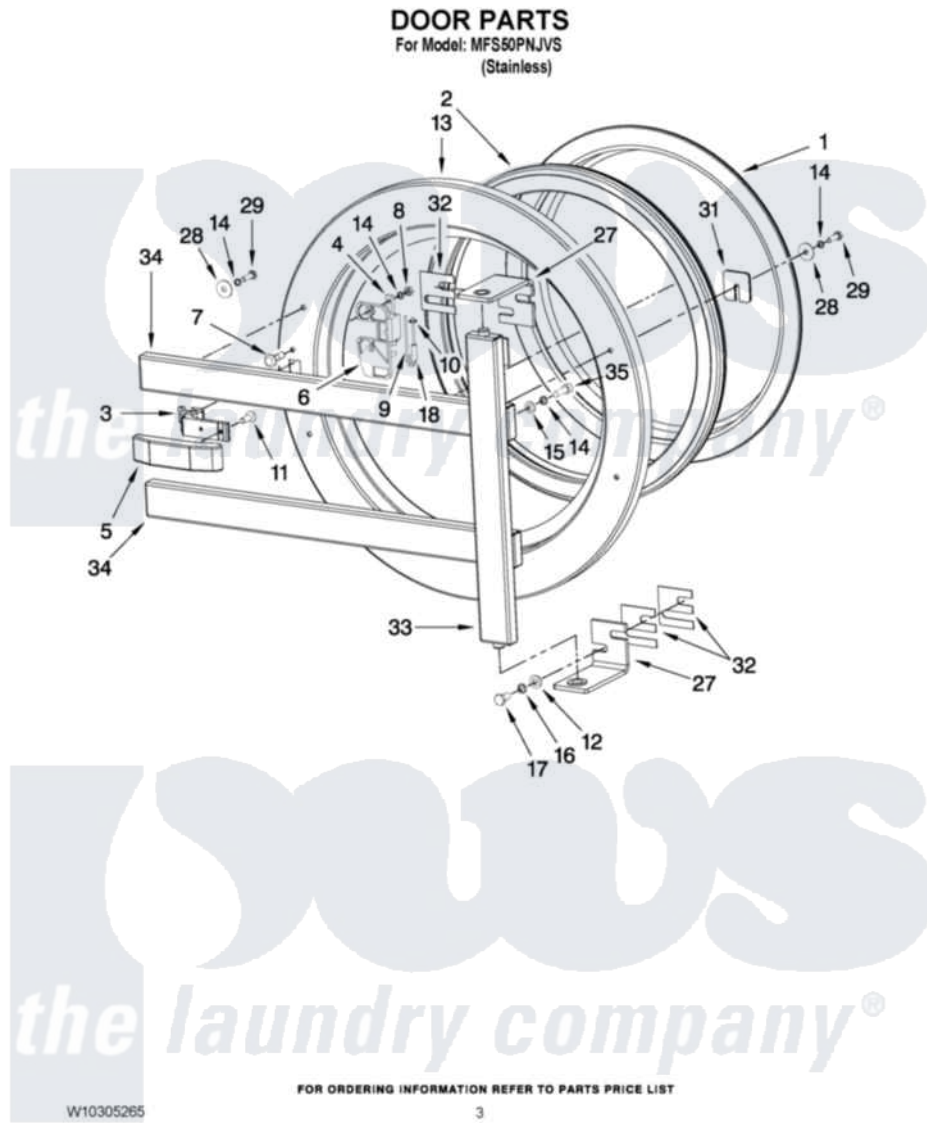

Maytag MFS50PNJVS 02 - DOOR PARTS

Maytag [Commercial Maytag MFS50PNJVS Washer Parts](#) Parts Diagram 02 - DOOR PARTS
Click on the part number to view part

Item	Original Part Number	Replaced By	Status	Part Description
1	23004109			Door Glass
2	W10292561			Door Seal
3	23003858			Door Handle
4	23001168			Door Handle Pivot Pin
5	23003860			Plate, Handle Ornamental
6	23001370			Door Handle Block W/Pin
7	23001175			Screw
8	23001312			Mut M6
9	23001169			Spring, Handle Lever
10	23002499			Spring Retaining Clip
11	23004113			Bolt M4x12
12	23001608			Washer Lu
13	W10286307			Door Frame
14	23001158			Lockwasher
15	23002424			Washer M6.4
16	23002727			Washer Lu

17	23002421	Screw
18	W10304861	Tube 6x1
27	W10286308	Hinge Complete
"	W10286309	Upper Hinge Complete
28	23002265	Fender Washer
29	23002462	Screw Lu
31	W10286310	Shim
32	W10304862	Shim
33	W10286311	Vertical Door Beam
34	W10286312	Brace, Horizontal Door Beam
35	W10286313	Bolt M6x20