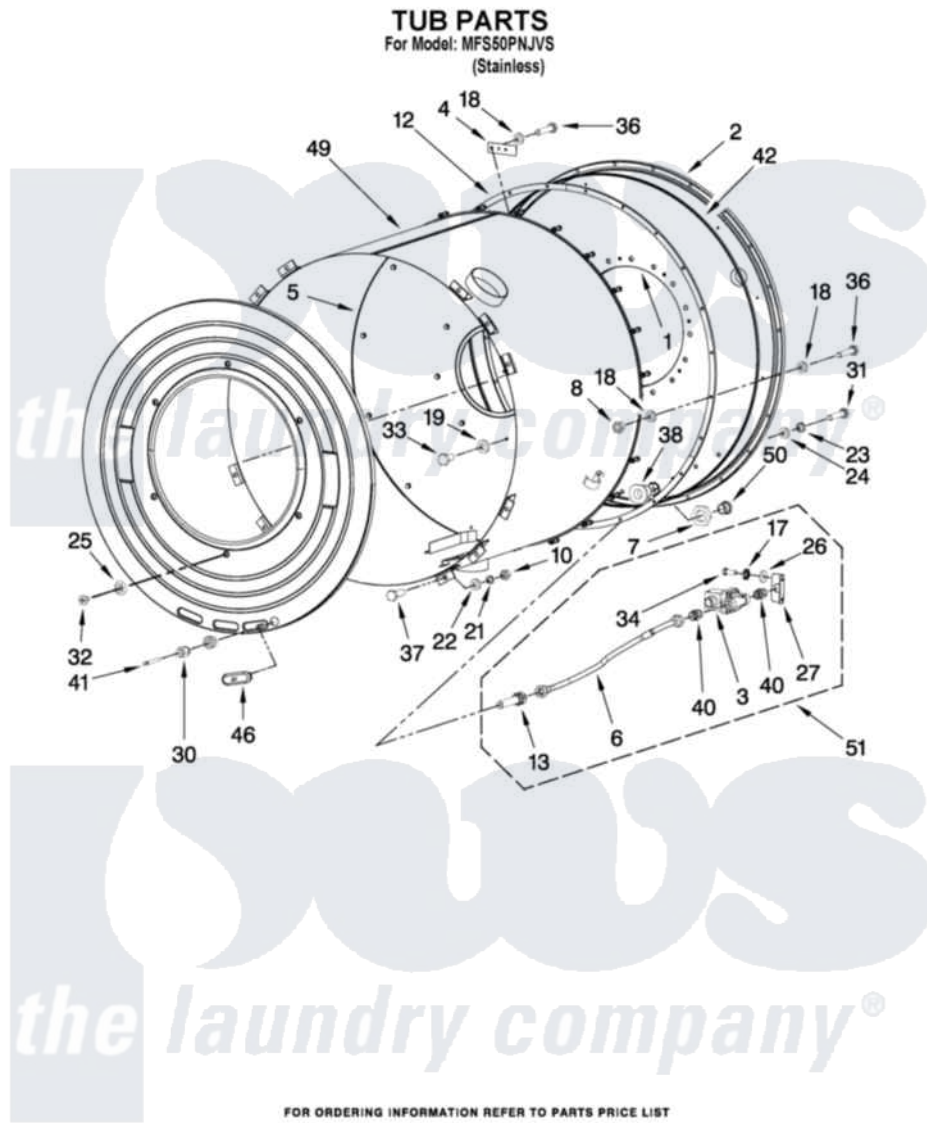

Maytag MFS50PNJVS 05 - TUB PARTS

6

W10305285

Maytag [Commercial Maytag MFS50PNJVS Washer Parts](#) Parts Diagram 05 - TUB PARTS
Click on the part number to view part

Item	Original Part Number	Replaced By	Status	Part Description
1	W10286314			Rear Tub Plate
2	W10286315			Rear Plate Of Tub Complete
3	W10286316			Soleniod
4	23003791			Plate, Motor Wiring Fixation
5	W10286317			Foil
6	23003906			Steam Hose
7	23003059			Nut, Binding
8	23001312			Mut M6
10	23001266			Nut M8
12	W10286319			Mtg Ring
13	W10286320			Steam Injector
17	23002440			Washer, Spring Lock
18	23002756			Lockwasher
19	23002281			Washer M6.4x12x1.6
21	23002358			LOCK WASHER M8
22	23001203			Washer

23	23002654	Washer	
24	23003788	Washer M10.5	
25	23001204	Washer, Finishing	
26	23001309	Washer Lu	
27	W10286323	Steam Valve Bracket	
30	23003807	Temperature, Sensor Holder	
31	23002987	Screw	
32	23001777	Screw, Drive	
33	23002353	23001157	Bolt
34	23002461	Screw	
36	23002463	Screw	
37	23001305	Bolt M8x25	
38	23003056	Joint, Screw	
40	23003907	Double Nipple Steam	
41	23003964	Sensor, Temperature	
42	23003058	Outer Tub Seal	
46	23001594	Heating Element Hole Plug	
49	W10286324	Tub Complete	
50	23002480	Plug	
51	W10308483	Steam Kit	