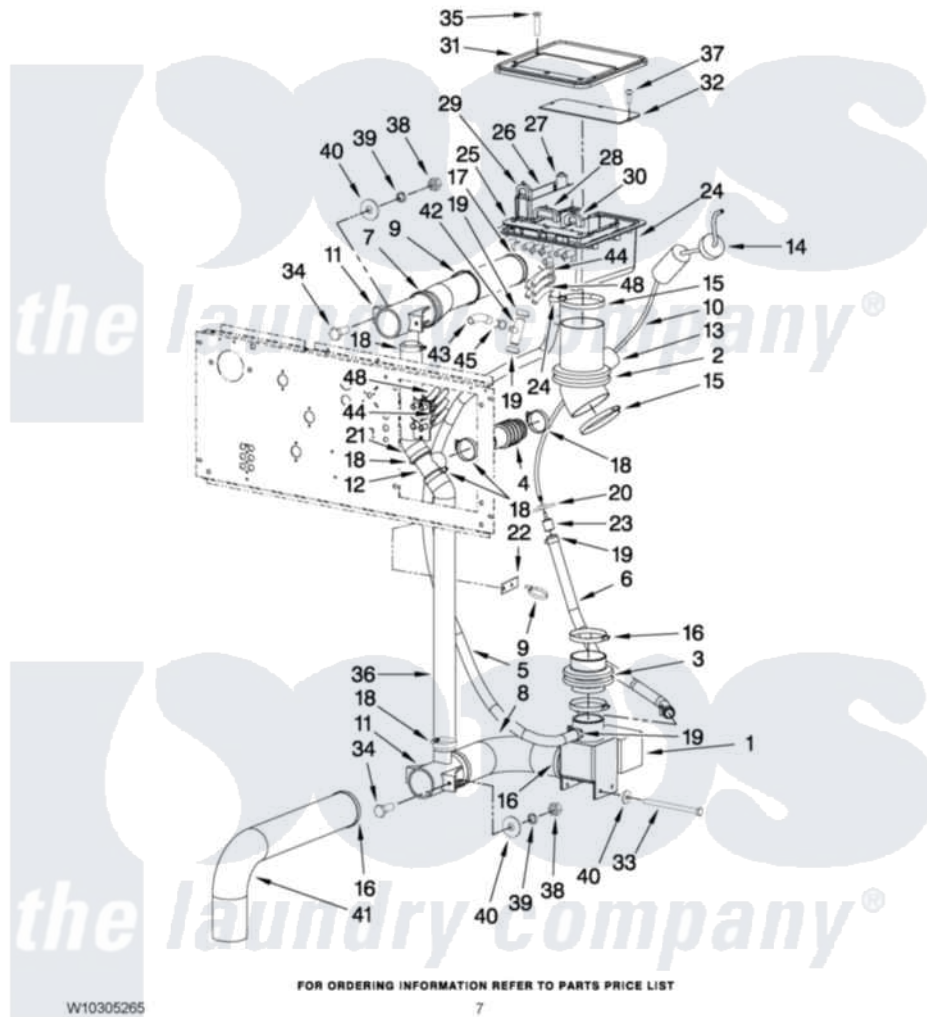

Maytag MFS50PNJVS 06 - SOAP HOPPER AND WATER SYSTEM PARTS

SOAP HOPPER AND WATER SYSTEM PARTS

For Model: MFS50PNJVS
(Stainless)

W10305265

Maytag [Commercial Maytag MFS50PNJVS Washer Parts](#) Parts Diagram 06 - SOAP HOPPER AND WATER SYSTEM PARTS

[Click on the part number to view part](#)

Item	Original Part Number	Replaced By	Status	Part Description
1	23001244			Valve, Drain
2	W10286335			Hopper To Tub Hose
3	23001245			Tub To Drain Hose
4	23001250			Corrugated Vent Hose
5	W10286336			Hopper To Drain Valve Hose
6	W10286337			Lower Pressure Switch Hose
7	W10286338			Hopper To T-Hose
8	W10286339			Drain Valve Outlet Hose
9	W10286340			Clamp
10	23001252			Upper Pressure Switch Hose
11	23001253			Tee, Drain
12	23001255			Tee, Overflow Hose
13	23004491			Foam Rubber Aquastate
14	23003486			Small Bumper
15	23001025			Clamp, Hose
16	696392			Hose Clamp

17	34001289		Clamp, Hose
18	23001750		Ring, Clamp
19	616099		Clamp
20	596669		Clamp, Manifold
21	W10286341		Upper Overflow Hose
22	23003791		Plate, Motor Wiring Fixation
23	23001260		Pressure Switch Hose Fitting
24	23001016		External Soap Hopper
25	23001017		Soap Hopper Insert
26	23001019		Fabric Softner Insert
27	23001018		Syphon Hose
28	23001022		Mainwash Diverter
29	23001023		Fabric Softner Diverter
30	23001021		Prewash Diverter
31	23001015		Rubber Seal, Soap Box
32	23001020		Insert Retainer
33	23002908		Screw
34	23001264		Bolt M8x20
35	23003484		Screw
36	W10286342		Lower Overflow Hose
37	23003782		Screw 3 Stainless Steel Lu
38	23001266		Nut M8
39	23001265		Washer
40	23002437		Washer M8
41	23002015		Elbow
42	W10304864		T FITTING
43	W10223170		T FITTING To Rear Panel Hose
44	W10286344		HOSE CLAMP
45	W10286346		HOSE CLAMP
48	23002193		Small Chemical Hose D10/14
NI	23004242	Not Available	COMPLETE SOAPHOPPER
"	W10286348		Drain Valve Wire Harness