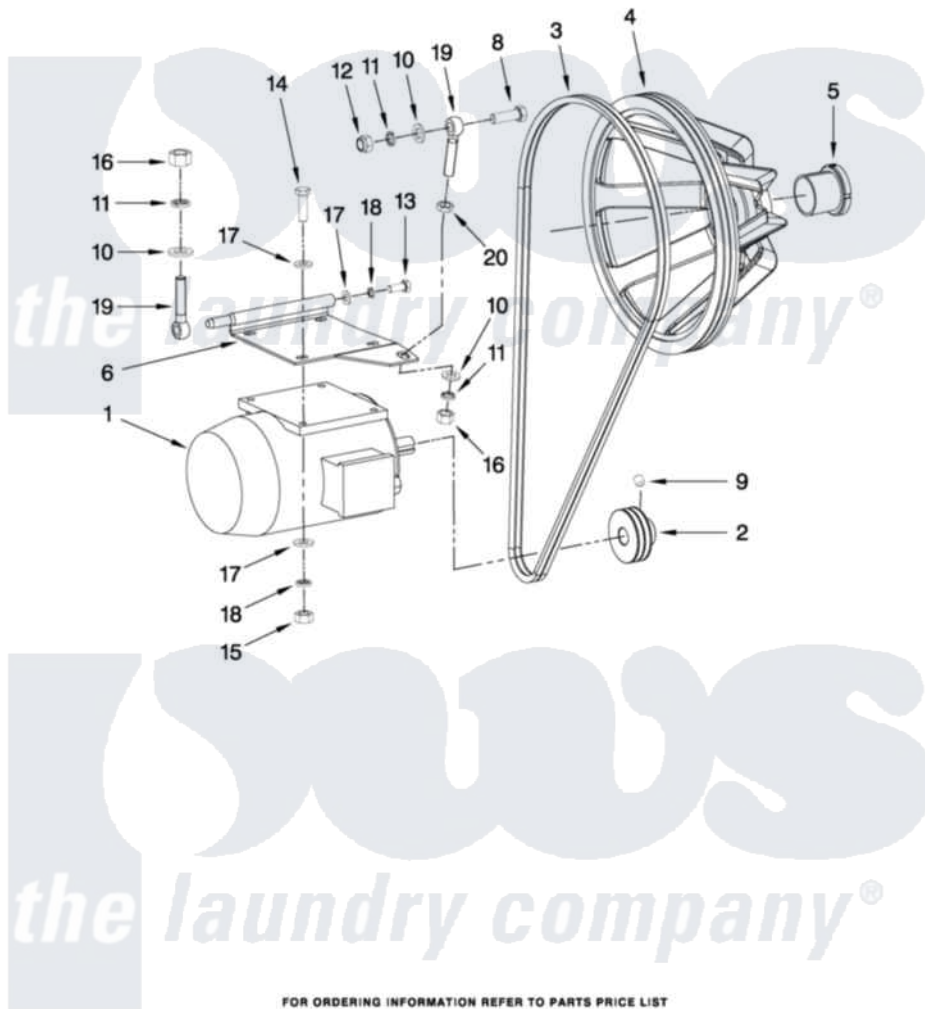

Maytag MFS50PNJVS 09 - DRIVE PARTS

DRIVE PARTS

For Model: MFS50PNJVS
(Stainless)

FOR ORDERING INFORMATION REFER TO PARTS PRICE LIST

12

W10305265

Maytag [Commercial Maytag MFS50PNJVS Washer Parts](#) Parts Diagram 09 - DRIVE PARTS

[Click on the part number to view part](#)

Item	Original Part Number	Replaced By	Status	Part Description
1	23004086			Drive Motor, 3X380-415v, 1 x 220 x 240V, 3X208-240V
2	W10286328			Motor Pulley
3	23004342			V-Belt
4	23003080			Pulley, Belt
5	23001653			Drum Pulley Bushing
6	14227099			Motor Mtg Plate
8	23004040			Bolt M16x50
9	23003267			Pulley Set Screw
10	23001735			Washer M17
11	23003402			Spring Lock Washer 16 Din 127
12	23001651			LOCKING NUT M16
13	23001905			Bolt M10x25
14	W10304863			Bolt M10x40
15	23001661			Nut M10
16	23004281			Nut M16

17	23003788	Washer M10.5
18	23002654	Washer
19	W10286331	Eye Bolt M16x90
20	W10286332	Nut M16
NI	W10286334	Motor Wire Harness