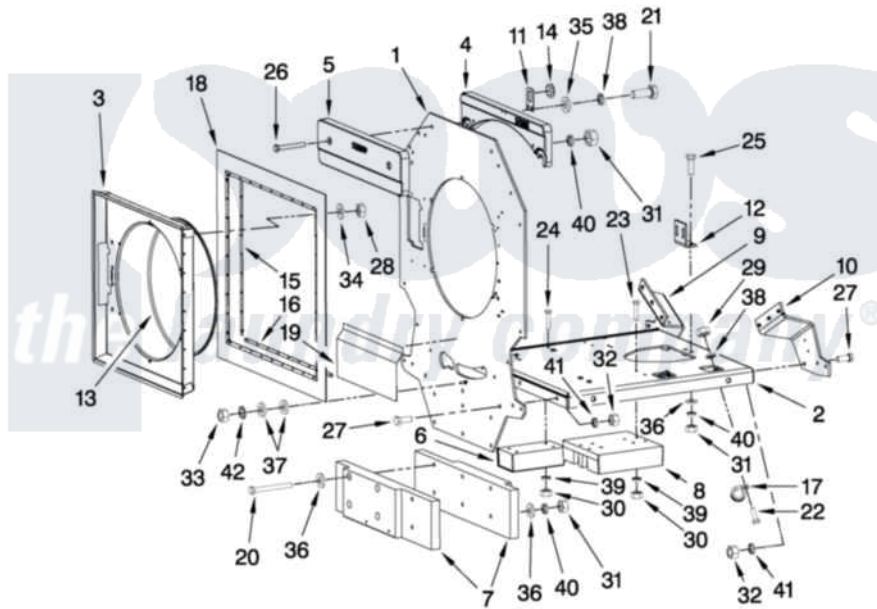

Maytag MFS50PNJVS 11 - FRONT SUSPENSION PARTS

FRONT SUSPENSION PARTS

For Model: MFS50PNJVS
(Stainless)

FOR ORDERING INFORMATION REFER TO PARTS PRICE LIST

14

W10305265

Maytag [Commercial Maytag MFS50PNJVS Washer Parts](#) Parts Diagram 11 - FRONT SUSPENSION PARTS

[Click on the part number to view part](#)

Item	Original Part Number	Replaced By	Status	Part Description
1	W10286262			Front Counter Weight
2	W10286263			Outer Tub Support Plate
3	W10286264			Tub Front Extension
4	W10286265			Top Counter Weight
5	W10286266			Top Counter Weight
6	W10286267			Small Support Weight
7	23003062			Lower Counter Weight
8	23004343			Large Support Weight
9	W10286269			Left Shock Absorber Mtg Plate
10	W10286270			Right Shock Absorber Mtg Plate
11	W10286271			Out Of Balance Sensor
12	23003051			Support
13	23002473			Rubber, Protective
14	23001117			Ring, Rubber
15	23003839			Strip, Metal Sides
16	23003840			Strip, Metal Top