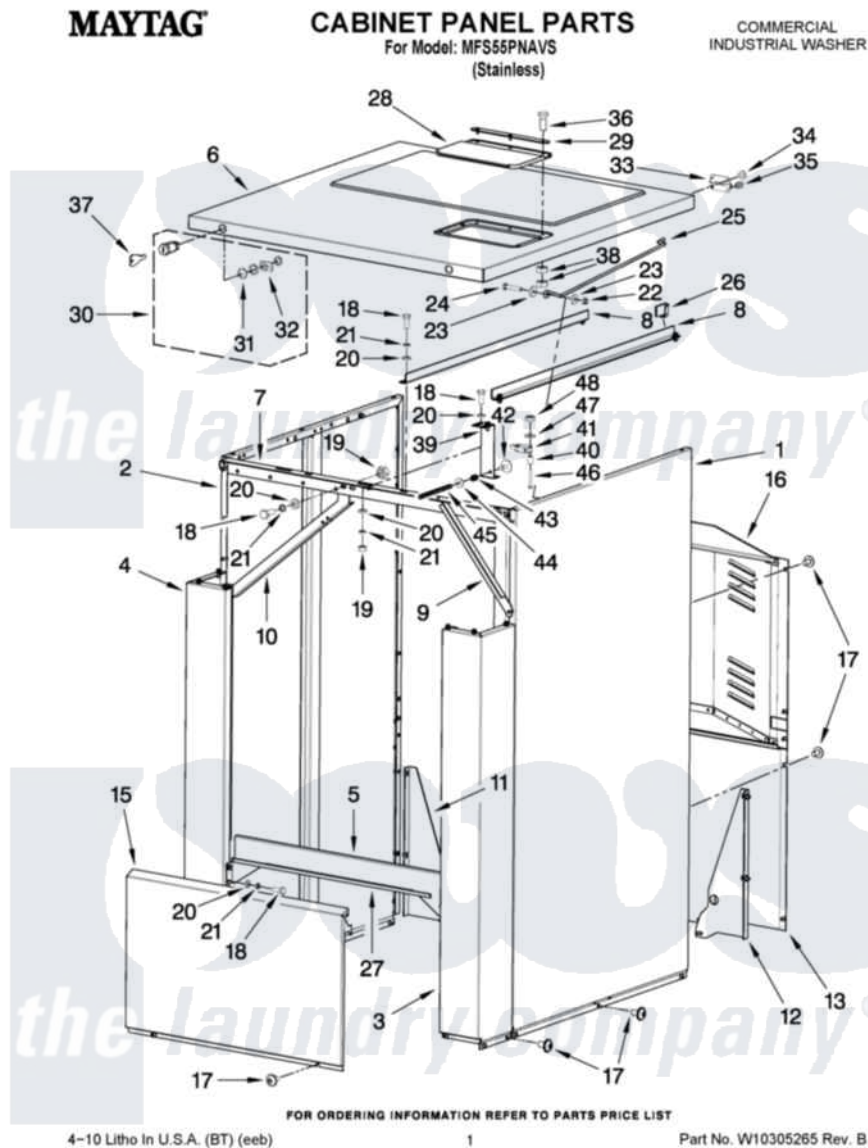

# Maytag MFS55PNAVS 01 - CABINET PANEL PARTS

Maytag Commercial Maytag MFS55PNAVS Washer Parts Parts Diagram 01 - CABINET PANEL PARTS  
Click on the part number to view part

Item	Original Part Number	Replaced By	Status	Part Description
1	<a href="#">W10286276</a>			Right Side Panel Complete
2	<a href="#">W10286277</a>			Left Side Panel Complete
3	<a href="#">W10286278</a>			Right Frontcorner Complete
4	<a href="#">W10286279</a>			Left Front Corner Complete
5	<a href="#">W10286280</a>			Service Panelholder
6	<a href="#">W10286281</a>			Top Cover Complete
7	<a href="#">W10286282</a>			Top Cabinet Reinforcement
8	<a href="#">23003885</a>			Front To Back Reinforcement
9	<a href="#">W10286283</a>			Right Cabinet Reinforcement
10	<a href="#">W10286284</a>			Left Cabinet Reinforcement
11	<a href="#">W10286285</a>			Left Cabinet Stiffner
12	<a href="#">W10286286</a>			Right Cabinet Stiffner
13	<a href="#">W10286287</a>			Lower Back Panel
15	<a href="#">14227295</a>			Front Access Panel
16	<a href="#">W10286288</a>			Trunion Cover
17	<a href="#">W10286289</a>			Bolt M6x10