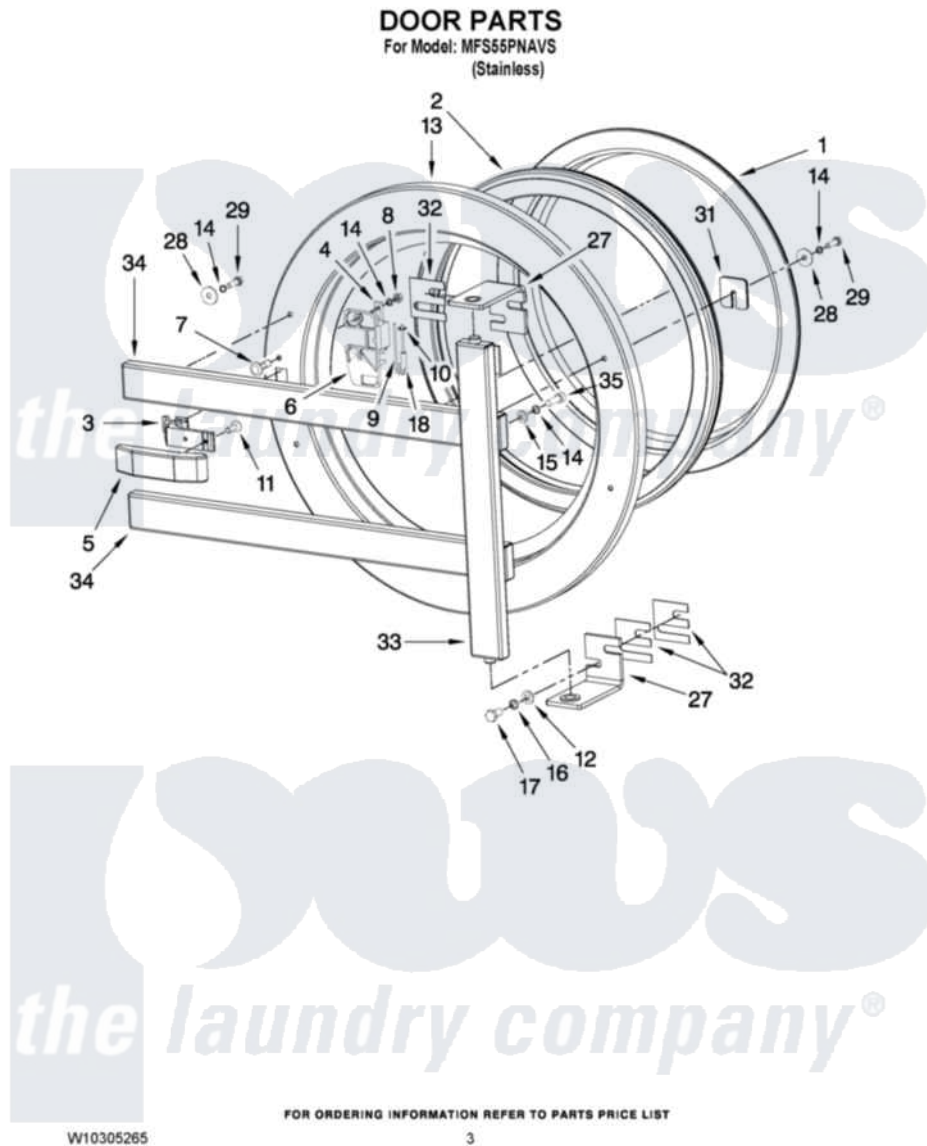

Maytag MFS55PNAVS 02 - DOOR PARTS

Maytag [Commercial Maytag MFS55PNAVS Washer Parts](#) Parts Diagram 02 - DOOR PARTS
Click on the part number to view part

Item	Original Part Number	Replaced By	Status	Part Description
1	23004109			Door Glass
2	W10292561			Door Seal
3	23003858			Door Handle
4	23001168			Door Handle Pivot Pin
5	23003860			Plate, Handle Ornamental
6	23001370			Door Handle Block W/Pin
7	23001175			Screw
8	23001312			Mut M6
9	23001169			Spring, Handle Lever
10	23002499			Spring Retaining Clip
11	23004113			Bolt M4x12
12	23001608			Washer Lu
13	W10286307			Door Frame
14	23001158			Lockwasher
15	23002424			Washer M6.4
16	23002727			Washer Lu

17	23002421	Screw
18	W10304861	Tube 6x1
27	W10286308	Hinge Complete
"	W10286309	Upper Hinge Complete
28	23002265	Fender Washer
29	23002462	Screw Lu
31	W10286310	Shim
32	W10304862	Shim
33	W10286311	Vertical Door Beam
34	W10286312	Brace, Horizontal Door Beam
35	W10286313	Bolt M6x20