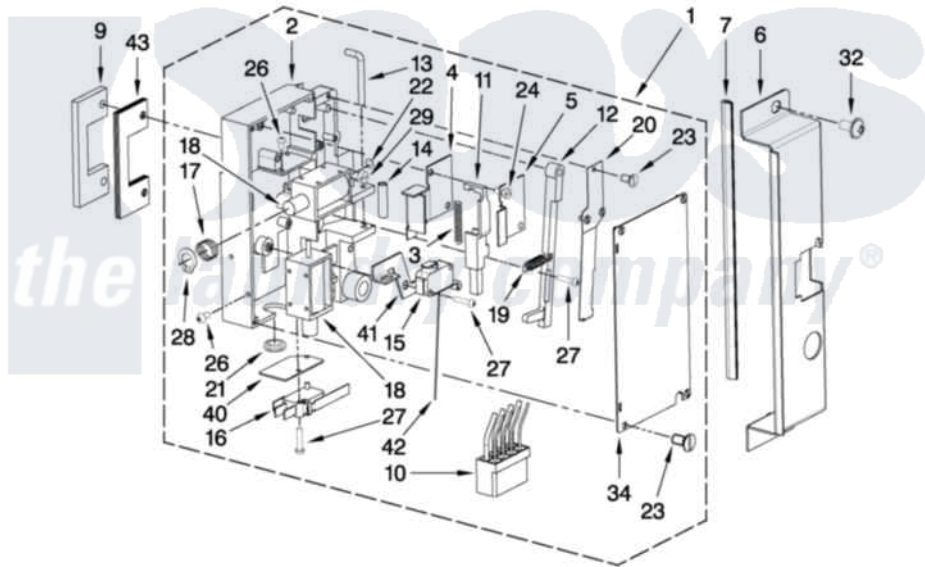

Maytag MFS55PNAVS 03 - DOOR LOCK PARTS

DOOR LOCK PARTS

For Model: MFS55PNAVS
(Stainless)

FOR ORDERING INFORMATION REFER TO PARTS PRICE LIST

Maytag Commercial Maytag MFS55PNAVS Washer Parts Parts Diagram 03 - DOOR LOCK PARTS
Click on the part number to view part

Item	Original Part Number	Replaced By	Status	Part Description
1	23003861			Door Lock Complete
2	Y23002898			Ground, Plate Lock
3	W10286302			Coil Spring
4	23003107			Lock Hookmtg Plate Bottom
5	23003108			Lock Hook Mtg Plate Top
6	23003864			Outer Door Lock Cover
7	23002473			Rubber, Protective
9	W10286304			Door Lock Block
10	W10286305			Door Lock Wire Harness MC5 Starting With Series 22
11	23001140			Small Lock Hook
12	23002899			Handle, Locking Part
13	23001142			Retainer, Lock Tube
14	23001143			Tube, Lock
15	23002337			Microswitch, Lever
16	23001145			Microswitch, Lever
17	23002903			Spring, Locking Part