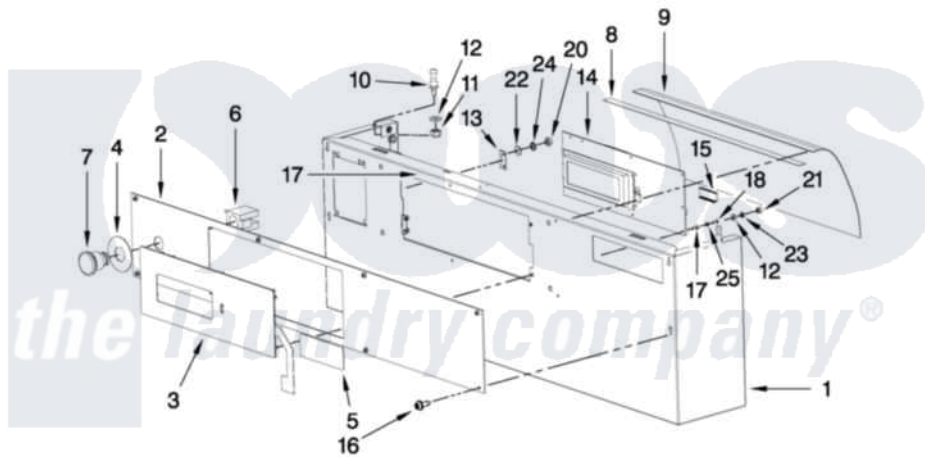

Maytag MFS55PNAVS 04 - CONTROL PANEL

CONTROL PANEL

For Model: MFS55PNAVS
(Stainless)

W10305265

FOR ORDERING INFORMATION REFER TO PARTS PRICE LIST

5

Maytag [Commercial Maytag MFS55PNAVS Washer Parts](#) Parts Diagram 04 - CONTROL PANEL

[Click on the part number to view part](#)

Item	Original Part Number	Replaced By	Status	Part Description
1	W10286295			Control Panel
2	W10304857			Facia Panel
3	23004133			Key Board, Full Control
4	23002330		Not Available	LABEL, CENTRAL STOP
5	W10304858			Maytag Badge
6	23004137			Contact Block
7	23004136			Stop Button Emergency
8	23004126			Double Sided Tape
9	23002877		Not Available	PLASTIC SHIELD
10	23001332			Alignment Pin
11	23003716			Nut M5
12	23001708			Washer
13	23003871			Mounting Bracket
14	W10286300			Microcontrol Board
15	W10286301	W10304859		Programming Chip W/Software
"	W10304859			Programming Chip W/Software

16	23003810	W10131119	Screw, 8-18 X 5/16
17	23004134		Spacer M3xm5x3
18	23002869		Screw
20	23001014		Nut M4
21	23004486		Nut M5
22	23002438		Washer M4.3
23	23002836		Washer
24	23002865	23001054	Washer, Locking
25	23002870		Lock Washer M4