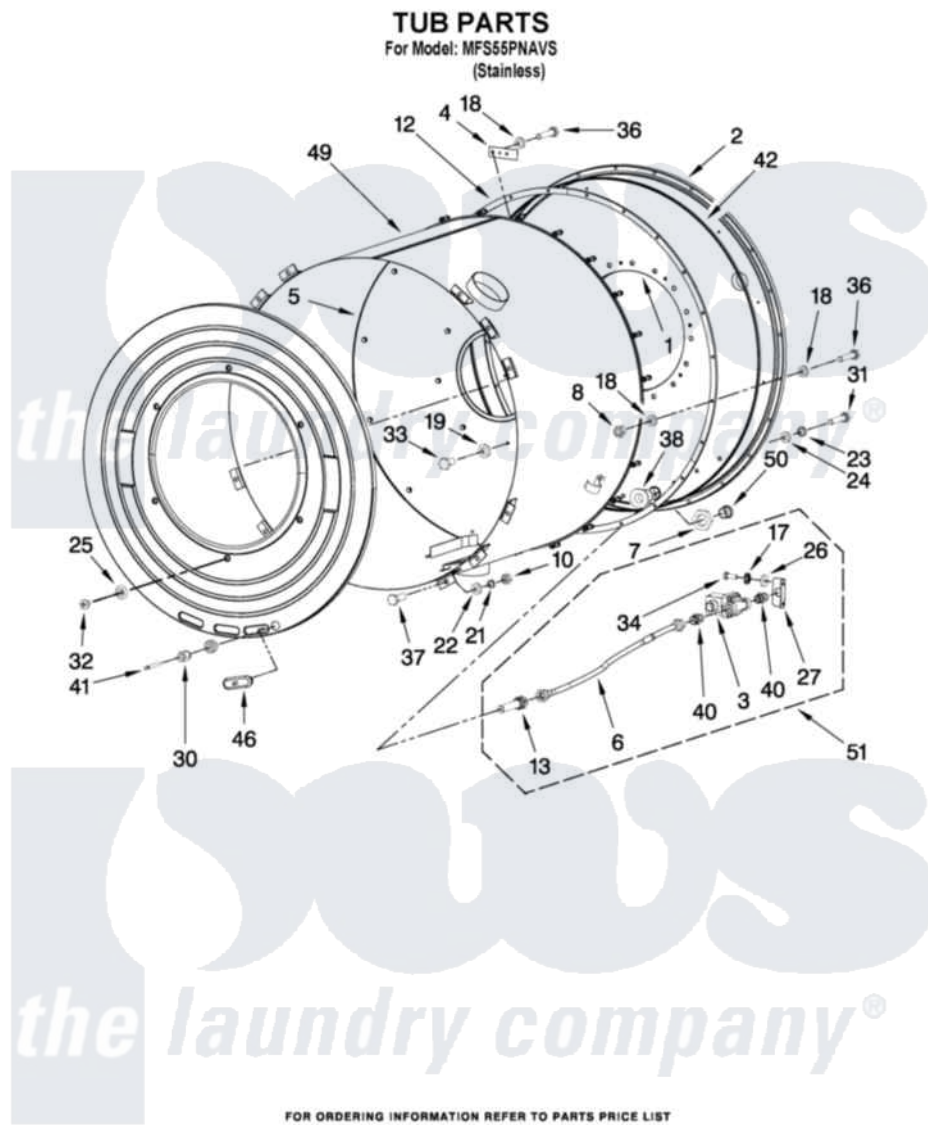

Maytag MFS55PNAVS 05 - TUB PARTS

6

W10305265

Maytag [Commercial Maytag MFS55PNAVS Washer Parts](#) Parts Diagram 05 - TUB PARTS
Click on the part number to view part

Item	Original Part Number	Replaced By	Status	Part Description
1	W10286314			Rear Tub Plate
2	W10286315			Rear Plate Of Tub Complete
3	W10286316			Soleniod
4	23003791			Plate, Motor Wiring Fixation
5	W10286317			Foil
6	23003906			Steam Hose
7	23003059			Nut, Binding
8	23001312			Mut M6
10	23001266			Nut M8
12	W10286319			Mtg Ring
13	W10286320			Steam Injector
17	23002440			Washer, Spring Lock
18	23002756			Lockwasher
19	23002281			Washer M6.4x12x1.6
21	23002358			LOCK WASHER M8
22	23001203			Washer

23	23002654	Washer
24	23003788	Washer M10.5
25	23001204	Washer, Finishing
26	23001309	Washer Lu
27	W10286323	Steam Valve Bracket
30	23003807	Temperature, Sensor Holder
31	23002987	Screw
32	23001777	Screw, Drive
33	23002353	23001157 Bolt
34	23002461	Screw
36	23002463	Screw
37	23001305	Bolt M8x25
38	23003056	Joint, Screw
40	23003907	Double Nipple Steam
41	23003964	Sensor, Temperature
42	23003058	Outer Tub Seal
46	23001594	Heating Element Hole Plug
49	W10286324	Tub Complete
50	23002480	Plug
51	W10308483	Steam Kit