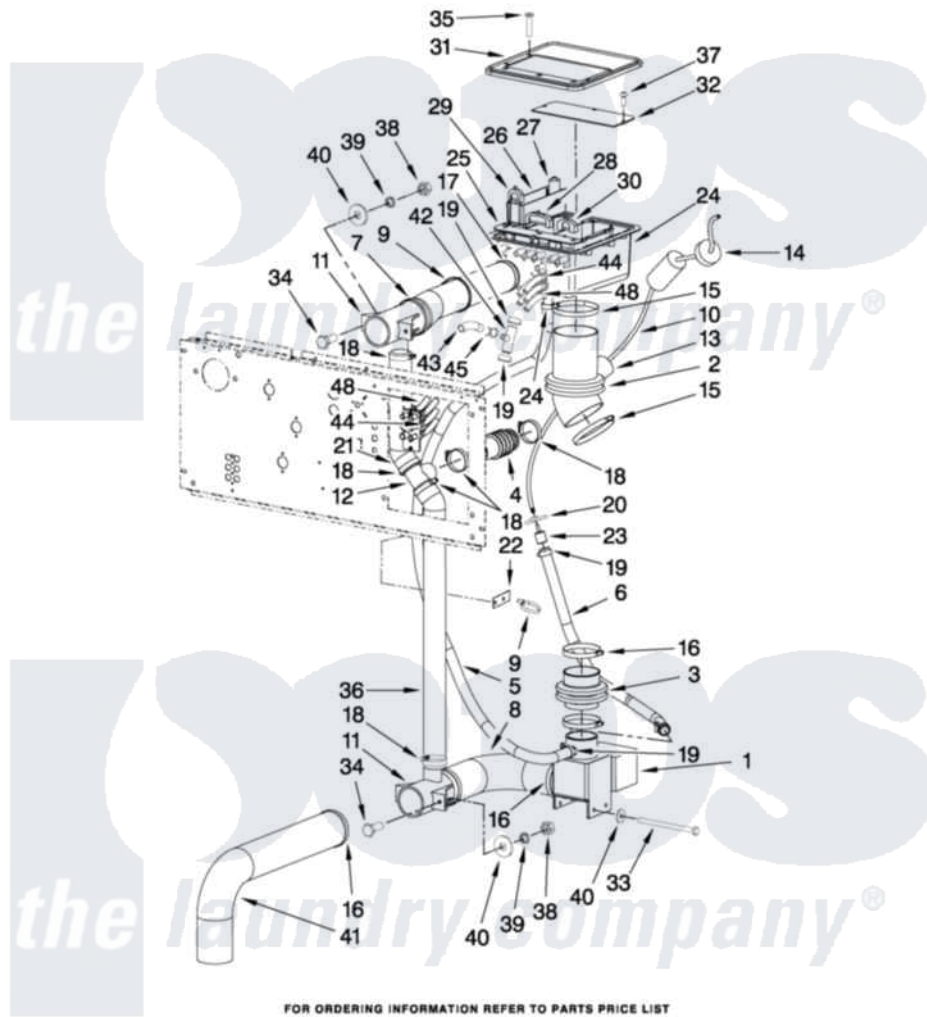

Maytag MFS55PNAVS 06 - SOAP HOPPER AND WATER SYSTEM PARTS

SOAP HOPPER AND WATER SYSTEM PARTS

For Model: MFS55PNAVS
(Stainless)

FOR ORDERING INFORMATION REFER TO PARTS PRICE LIST

W10305265

7

Maytag [Commercial Maytag MFS55PNAVS Washer Parts](#) Parts Diagram 06 - SOAP HOPPER AND WATER SYSTEM PARTS

[Click on the part number to view part](#)

Item	Original Part Number	Replaced By	Status	Part Description
1	23001244			Valve, Drain
2	W10286335			Hopper To Tub Hose
3	23001245			Tub To Drain Hose
4	23001250			Corrugated Vent Hose
5	W10286336			Hopper To Drain Valve Hose
6	W10286337			Lower Pressure Switch Hose
7	W10286338			Hopper To T-Hose
8	W10286339			Drain Valve Outlet Hose
9	W10286340			Clamp
10	23001252			Upper Pressure Switch Hose
11	23001253			Tee, Drain
12	23001255			Tee, Overflow Hose
13	23004491			Foam Rubber Aquastate
14	23003486			Small Bumper
15	23001025			Clamp, Hose
16	696392			Hose Clamp

17	34001289		Clamp, Hose
18	23001750		Ring, Clamp
19	616099		Clamp
20	596669		Clamp, Manifold
21	W10286341		Upper Overflow Hose
22	23003791		Plate, Motor Wiring Fixation
23	23001260		Pressure Switch Hose Fitting
24	23001016		External Soap Hopper
25	23001017		Soap Hopper Insert
26	23001019		Fabric Softner Insert
27	23001018		Syphon Hose
28	23001022		Mainwash Diverter
29	23001023		Fabric Softner Diverter
30	23001021		Prewash Diverter
31	23001015		Rubber Seal, Soap Box
32	23001020		Insert Retainer
33	23002908		Screw
34	23001264		Bolt M8x20
35	23003484		Screw
36	W10286342		Lower Overflow Hose
37	23003782		Screw 3 Stainless Steel Lu
38	23001266		Nut M8
39	23001265		Washer
40	23002437		Washer M8
41	23002015		Elbow
42	W10304864		T FITTING
43	W10223170		T FITTING To Rear Panel Hose
44	W10286344		HOSE CLAMP
45	W10286346		HOSE CLAMP
48	23002193		Small Chemical Hose D10/14
NI	23004242	Not Available	COMPLETE SOAPHOPPER
"	W10286348		Drain Valve Wire Harness