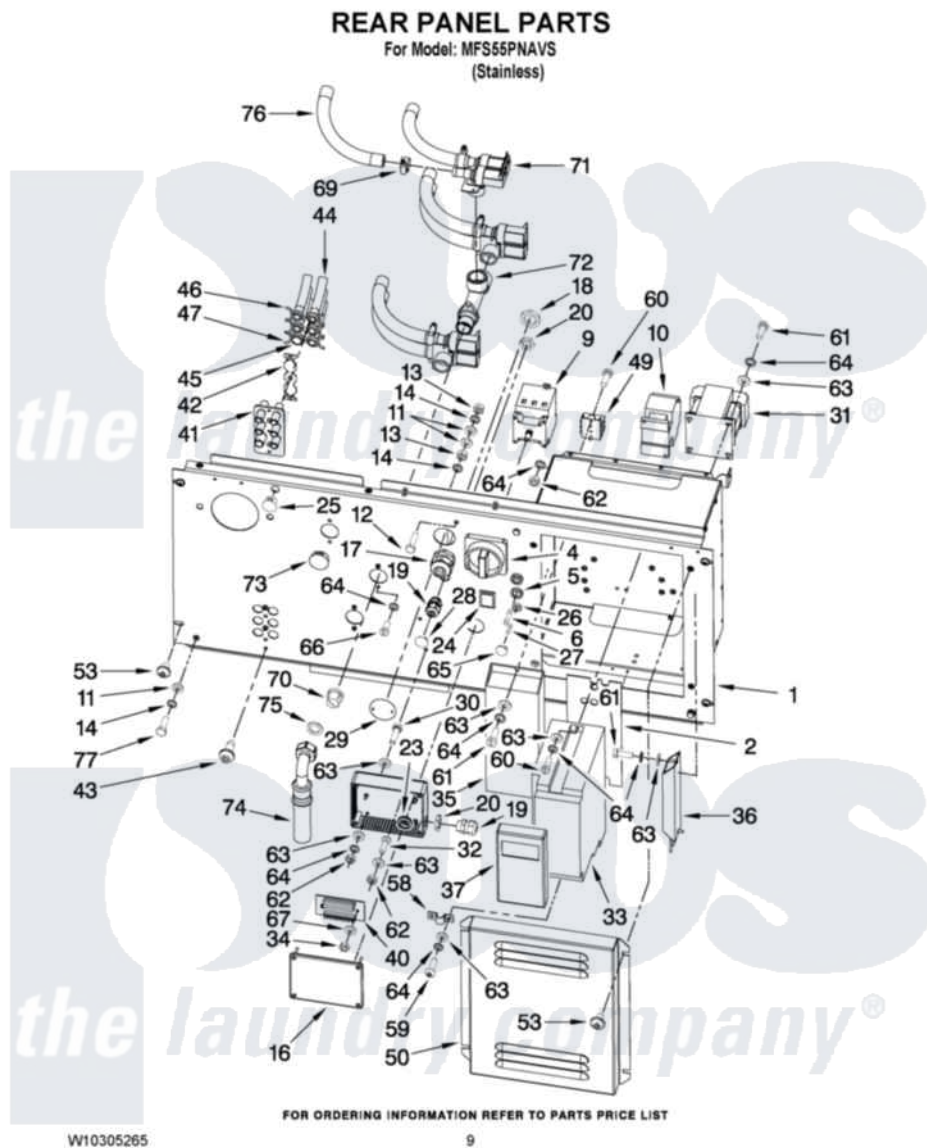

Maytag MFS55PNAVS 07 - REAR PANEL PARTS

Maytag [Commercial Maytag MFS55PNAVS Washer Parts](#) Parts Diagram 07 - REAR PANEL PARTS
Click on the part number to view part

Item	Original Part Number	Replaced By	Status	Part Description
1	W10286349			Upper Back Panel
2	W10286350			Inverter Mtg Plate
4	23003497			Main Switch Knob
5	23002210			Holder, Fuse
6	22001555			Fuse
9	23003500			Switch, Main
10	23003750			Frequency Inverter Contactor
11	23002424			Washer M6.4
12	23002809		Not Available	BOLT M6X25
13	23001312			Mut M6
14	23002425			Locker Washer M6
16	W10304865			Chemical Signal Box And Cover
17	23004395			Large Strain Relief M25
18	23004397			Large Strain Relief Nut M25
19	23004396			Small Strain Relief M16
20	23004398			Small Strain Relief Nut M16