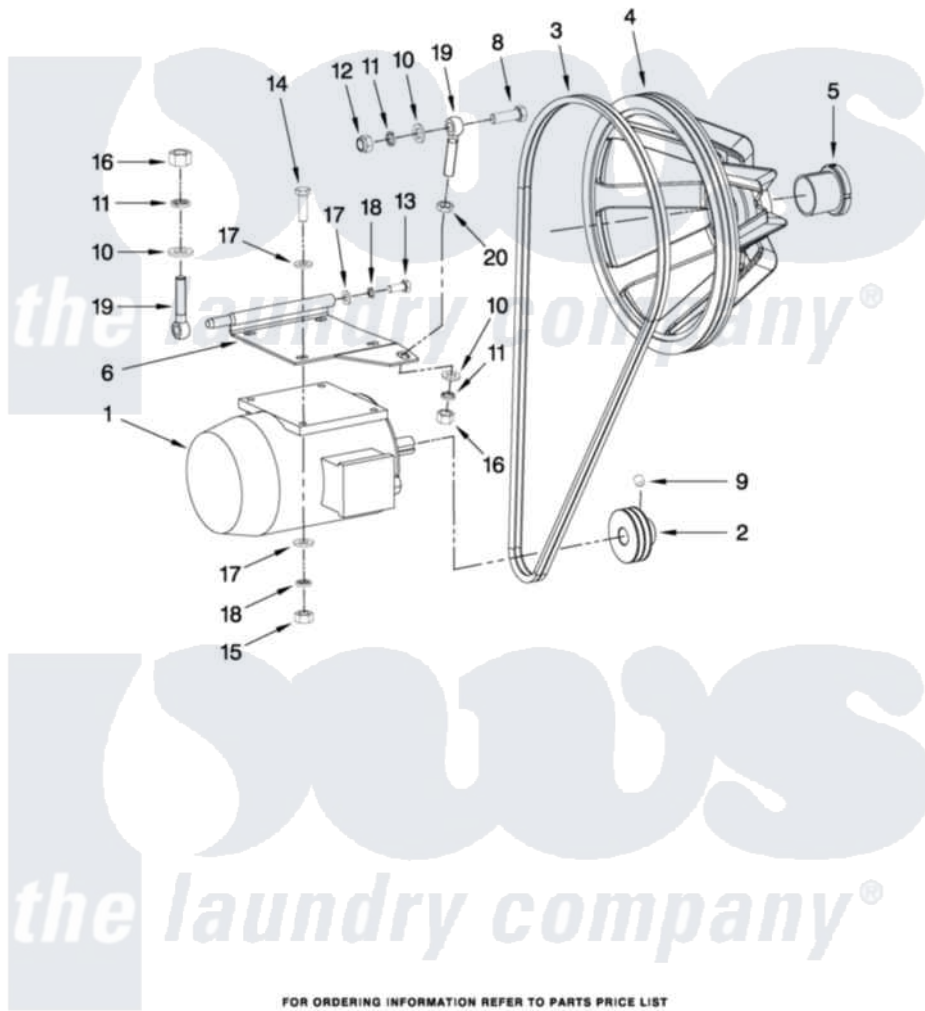

Maytag MFS55PNAVS 09 - DRIVE PARTS

DRIVE PARTS

For Model: MFS55PNAVS
(Stainless)

FOR ORDERING INFORMATION REFER TO PARTS PRICE LIST

12

W10305265

Maytag [Commercial Maytag MFS55PNAVS Washer Parts](#) Parts Diagram 09 - DRIVE PARTS

[Click on the part number to view part](#)

Item	Original Part Number	Replaced By	Status	Part Description
1	23004086			Drive Motor, 3X380-415v, 1 x 220 x 240V, 3X208-240V
2	W10286328			Motor Pulley
3	23004342			V-Belt
4	23003080			Pulley, Belt
5	23001653			Drum Pulley Bushing
6	14227099			Motor Mtg Plate
8	23004040			Bolt M16x50
9	23003267			Pulley Set Screw
10	23001735			Washer M17
11	23003402			Spring Lock Washer 16 Din 127
12	23001651			LOCKING NUT M16
13	23001905			Bolt M10x25
14	W10304863			Bolt M10x40
15	23001661			Nut M10
16	23004281			Nut M16